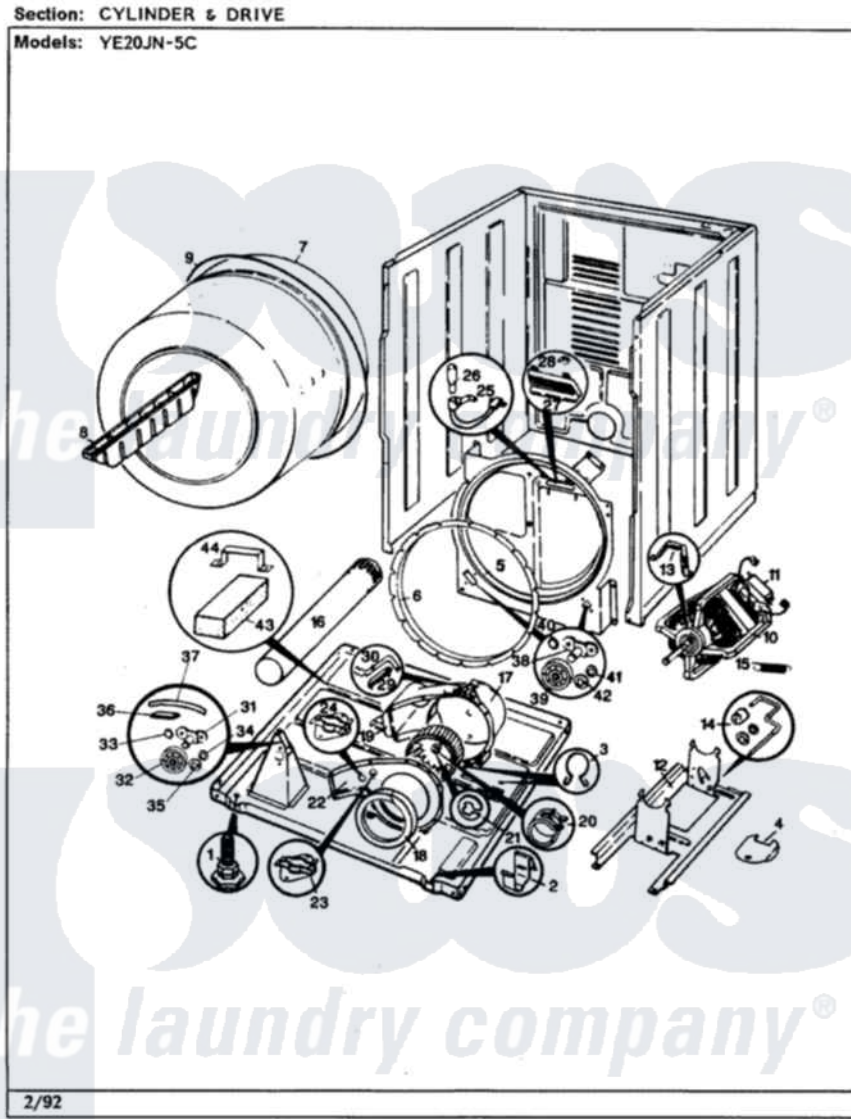

Magic Chef YE20JN5C 02 - CYLINDER & DRIVE (YE20JN5C)(REV. A)

Magic Chef [Residential Magic Chef YE20JN5C Dryer Parts](#) Parts Diagram 02 - CYLINDER & DRIVE (YE20JN5C)(REV. A)

Click on the part number to view part

Item	Original Part Number	Replaced By	Status	Part Description
1	63-5519		Not Available	LEG, LEVELING
2	53-0120			Clip, Front Panel
3	25-7027	16515		Clip
4	53-0153		Not Available	SHIELD, WIRING
"	25-7741	W10116760		Screw
5	53-1709	LA-1054		Dryer Bulkhead Kit
"	25-7733	681414		Screw, 10AB X 1/2
6	53-0282	31001637		Seal Assembly, Cylinder Front
7	53-1250			Cylinder
8	25-7759	3196164		Screw
"	Y02100002		Not Available	BAFFLE (WHT)
9	53-1589	341241		Belt
10	53-2275	W10410996		Motor-Drve
"	LA-1004			Motor Mtg. Kit
11	53-0693	53-0332		Motor Switch
12	25-7811		Not Available	SCREW