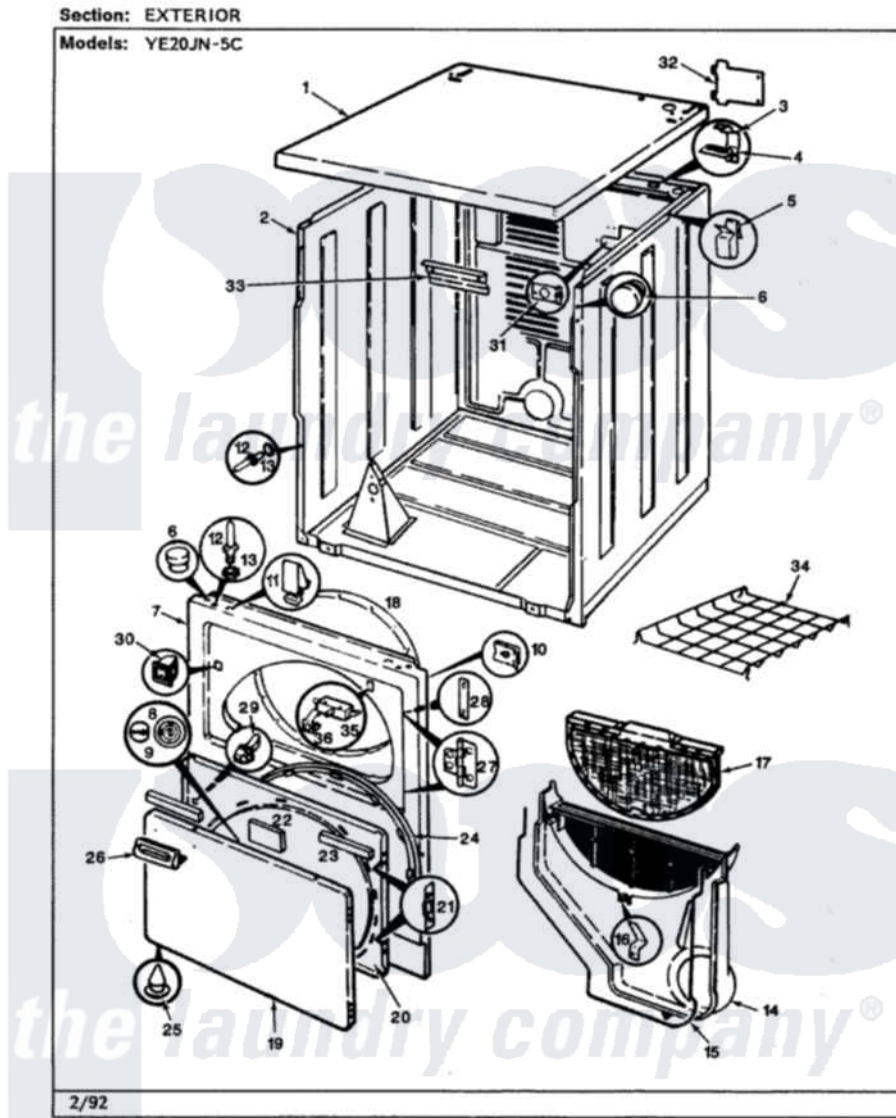

Magic Chef YE20JN5C 03 - EXTERIOR (YE20JN5C)(REV. A)

Magic Chef Residential Magic Chef YE20JN5C Dryer Parts Parts Diagram 03 - EXTERIOR (YE20JN5C)(REV. A)
Click on the part number to view part

Item	Original Part Number	Replaced By	Status	Part Description
1	53-1711		Not Available	CABINET TOP (DRYER)
2	53-1644	31001714		Cabinet And Base Assembly
3	63-5712			Hinge, Cabinet Top
4	25-3092	90767		Screw, 8A X 3/8 HeX Washer Head Tapping
"	33-0930			Pad, Top Hinge
5	25-3034			Clip, Wiring
6	33-2653			Bumper, Cabinet
7	53-0726	31001771		Panel, Front
8	W10124350		Not Available	NOT REQUIRED PART OR SEE NOTE
9	W10124350		Not Available	NOT REQUIRED PART OR SEE NOTE
10	25-7820	489478		Screw, 8 X 1/2
"	25-7817		Not Available	CLIP, U-TYPE
11	25-7220			Clip, Cabinet Top
12	63-6148	53-0643		Pin, Locator

13	53-0200		Sleeve, Locator Pin
"	25-0224	3400029	Nut, Adapter Plate
14	53-1299	12001324	Duct Kit, Collector
"	25-7810	415013-35	Screw
15	53-0203	12001324	Duct Kit, Collector
16	53-0123		Clip
17	53-0918		Filter, Lint
18	53-0282	31001637	Seal Assembly, Cylinder Front
19	53-0154		Panel, Outer Door
20	53-0912	Not Available	PANEL, INNER DOOR (WHT)
21	53-0119		Clip, Hinge
22	53-0251	53-1490	Door Pad
23	53-0252	53-1491	Door Pad
24	25-7770	3196169	Screw, Element
"	53-0112	31001529	Seal, Door
25	25-3534	25-7889	Plug Button
26	53-0928	53-0927	Handle, Door
"	25-7810	415013-35	Screw
27	53-0122	53-1492	Hinge, Dryer Door
28	53-0121	Not Available	TWIN NUT
"	25-7809		Screw, No.6-20 1/2 Flthd Torx
"	LA-1003		Door Catch Kit
29	73-0033	LA-1003	Door Catch Kit
30	53-0187	LA-1003	Door Catch Kit
31	25-7828	489483	Screw 10-32 X 1/2
"	53-0135	Not Available	SUPPORT, POWER CORD
32	53-0284		Cover, Terminal
"	25-7857	90767	Screw, 8A X 3/8 HeX Washer Head Tapping
33	53-0133		Shield, Heat
34	LA-1005		Switch Kit
"	53-0772	21001495	Rack, Drying
35	53-0148		Switch, Door
36	63-5990	31001319	Clip, Switch