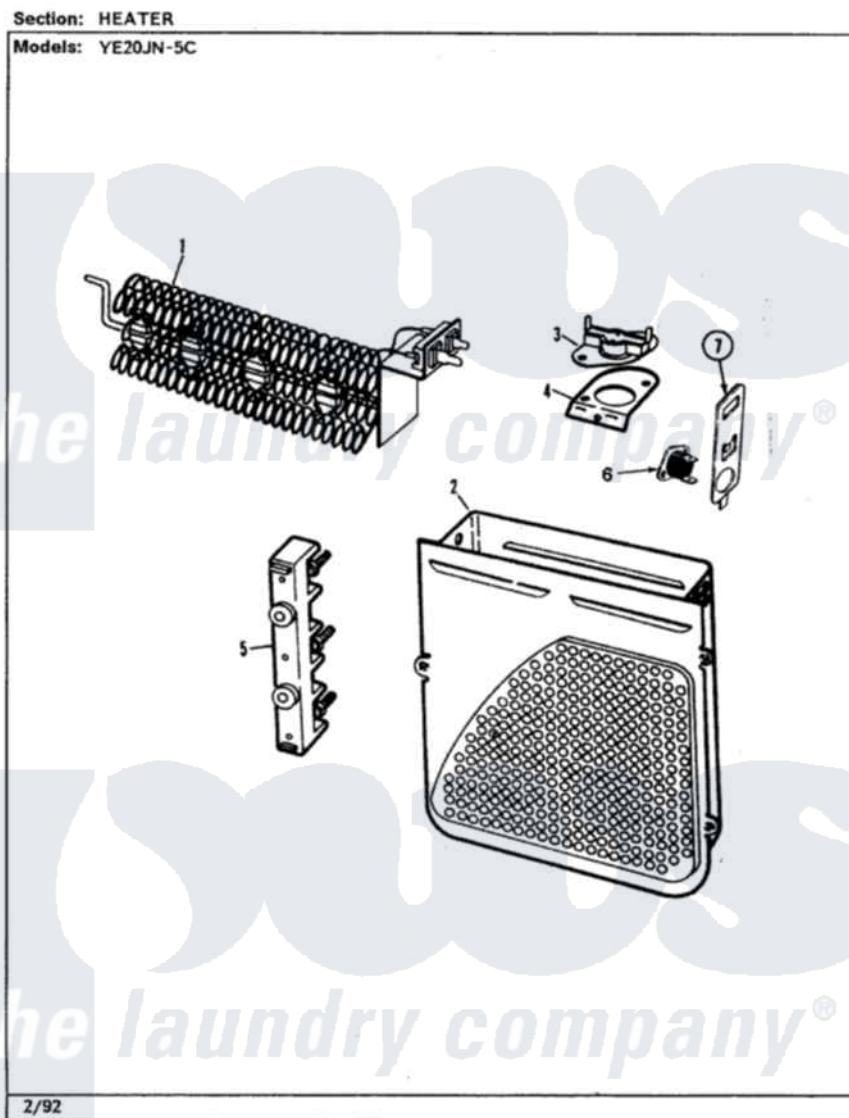

Magic Chef YE20JN5C 04 - HEATER (YE20JN5C)(REV. A)

Magic Chef [Residential Magic Chef YE20JN5C Dryer Parts](#) Parts Diagram 04 - HEATER (YE20JN5C)(REV. A)
Click on the part number to view part

Item	Original Part Number	Replaced By	Status	Part Description
1	25-7863			Screw
"	53-0920	LA-1044		Element
2	25-7819	M0217225		Screw
"	53-1232			Heater Housing Assembly
3	53-1493			Thermostat
"	25-3083	212951		Screw, No.6-32 X 1/4 Inch
4	53-0285			Bracket, Thermostat
"	25-7741	W10116760		Screw
5	35-2257	7401P037-60		Block, Terminal
"	25-0027	112432		Nut
"	25-6124		Not Available	NUT
"	25-3123		Not Available	WASHER, CUP
"	25-3122			Washer, Flat
"	25-7803	3400074		Screw
6	LA-1053			Fuse Kit, Thermal
7	53-1181			Bracket, Thermal Fuse