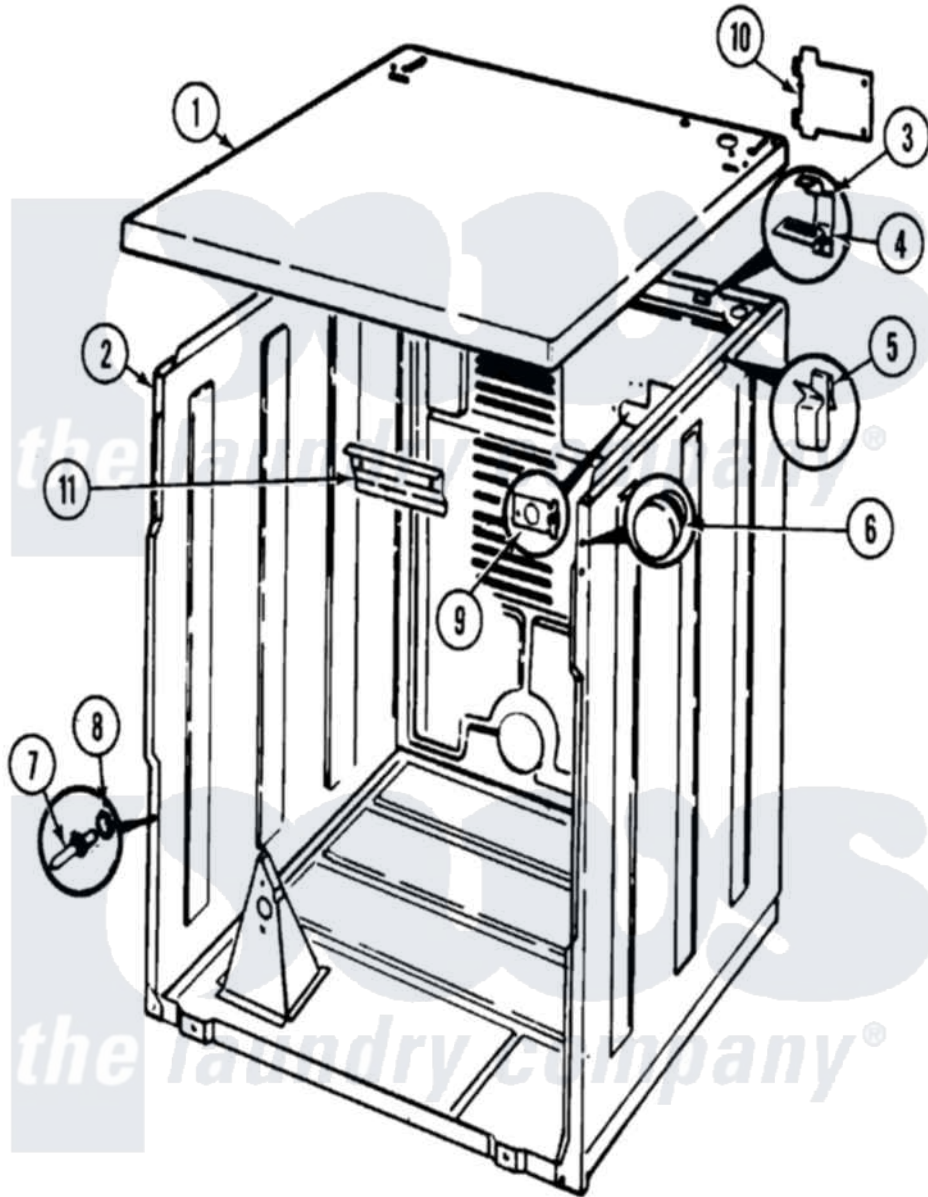

Magic Chef YE20JY1 01 - CABINET (REV. A-C)

Magic Chef [Residential Magic Chef YE20JY1 Dryer Parts](#) Parts Diagram 01 - CABINET (REV. A-C)
 Click on the part number to view part

| Item | Original Part Number | Replaced By | Status | Part Description |
|------|-------------------------|-------------------------|---------------|---|
| 1 | 53-1711-25 | | Not Available | CABINET TOP (DRYER) |
| 2 | 53-1644-25 | | Not Available | CABINET & BASE ASSY.(WHT) |
| 3 | 63-5712 | | | Hinge, Cabinet Top |
| 4 | 33-0930 | | | Pad, Top Hinge |
| " | 25-3092 | 90767 | | Screw, 8A X 3/8 HeX Washer Head Tapping |
| 5 | 25-3034 | | | Clip, Wiring |
| 6 | 33-2653 | | | Bumper, Cabinet |
| 7 | 63-6148 | 53-0643 | | Pin, Locator |
| 8 | 53-0200 | | | Sleeve, Locator Pin |
| " | 25-0224 | 3400029 | | Nut, Adapter Plate |
| 9 | 53-0135 | | Not Available | SUPPORT, POWER CORD |
| 10 | 53-0284 | | | Cover, Terminal |
| " | 25-7857 | 90767 | | Screw, 8A X 3/8 HeX Washer Head Tapping |
| 11 | 53-0133 | | | Shield, Heat |