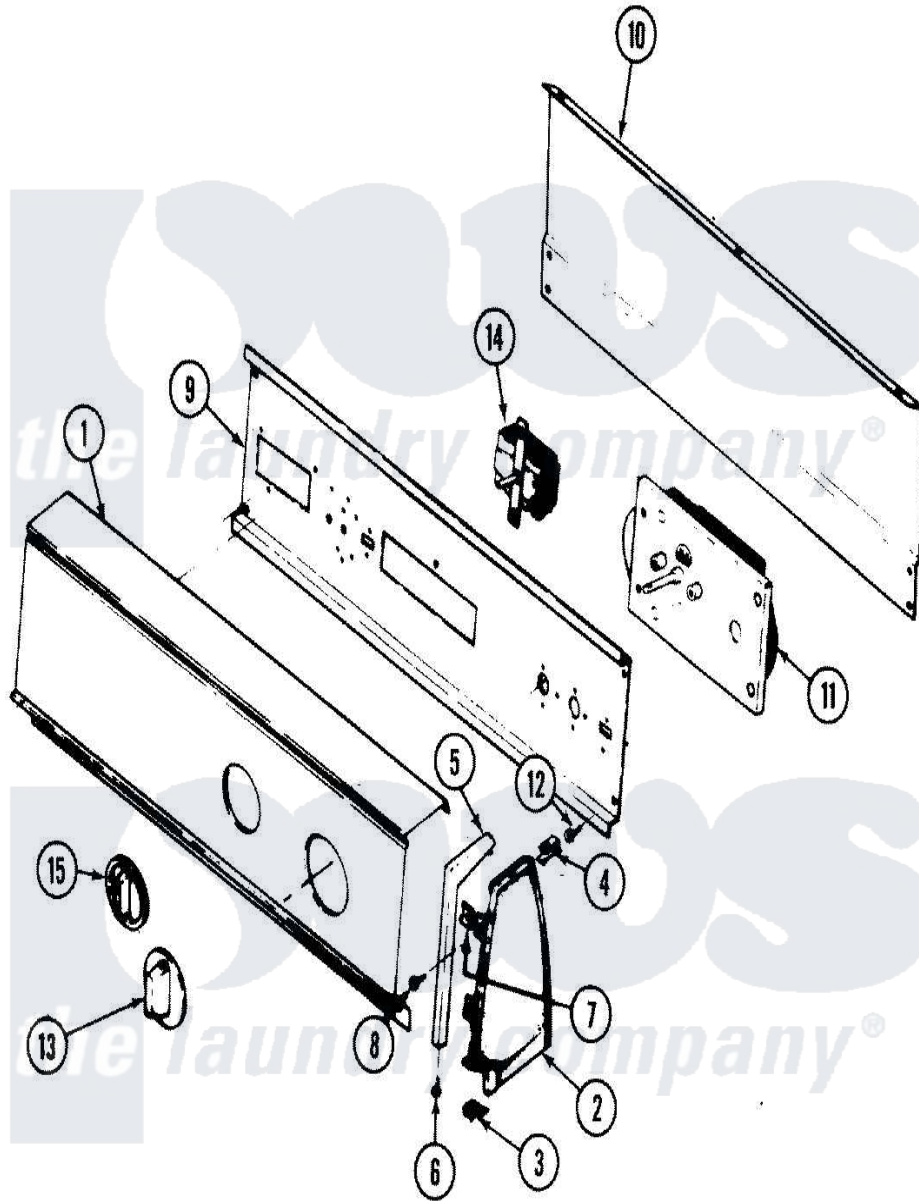

Magic Chef YE20JY1 02 - CONTROL PANEL (REV. A-C)

Magic Chef [Residential Magic Chef YE20JY1 Dryer Parts](#) Parts Diagram 02 - CONTROL PANEL (REV. A-C)
 Click on the part number to view part

Item	Original Part Number	Replaced By	Status	Part Description
1	53-1277		Not Available	CONTROL PANEL
2	35-2487	21001451		Cap- End
"	25-7649	910187		Screw
"	25-7702			Speedclip, End Cap To Control Panel
"	35-2488	21001452		Cap- End
3	25-7697	25-2219		Screw
"	25-7851			Speedclip, End Cap To Top
4	25-7435	33002917		Screw, No.10-16
"	W10124350		Not Available	NOT REQUIRED PART OR SEE NOTE
5	53-0278		Not Available	TRIM, END CAP (LT)
"	53-0277		Not Available	TRIM, END CAP (RT)
6	25-7760			Screw
7	25-7702			Speedclip, End Cap To Control Panel
8	25-3092	90767		Screw, 8A X 3/8 HeX Washer Head Tapping

9	53-1676		Shield, Control
10	35-2688	21001460	Shield, Rear
11	53-1803		Timer
"	63-6743	31001484	Resistor Assembly
"	53-0635		Not Available
"	53-1547		TIMER MOTOR
"	53-1547		Timer
12	25-0205	216412	Screw, Bracket To Timer
"	25-7435	33002917	Screw, No.10-16
13	25-3092	90767	Screw, 8A X 3/8 HeX Washer Head Tapping
"	53-1529	31001219	Knob Ski
14	53-1267	53-0456	Switch, Selector
"	25-3092	90767	Screw, 8A X 3/8 HeX Washer Head Tapping
"	53-1639		Buzzer Assembly
15	35-2185	21001283	Knob, Selector---Piq
"	16000329		Not Available
"	53-1900		Not Available
			GUIDE, QUICK REF. - MAGIC CHEF
			MANUAL, USE & CARE