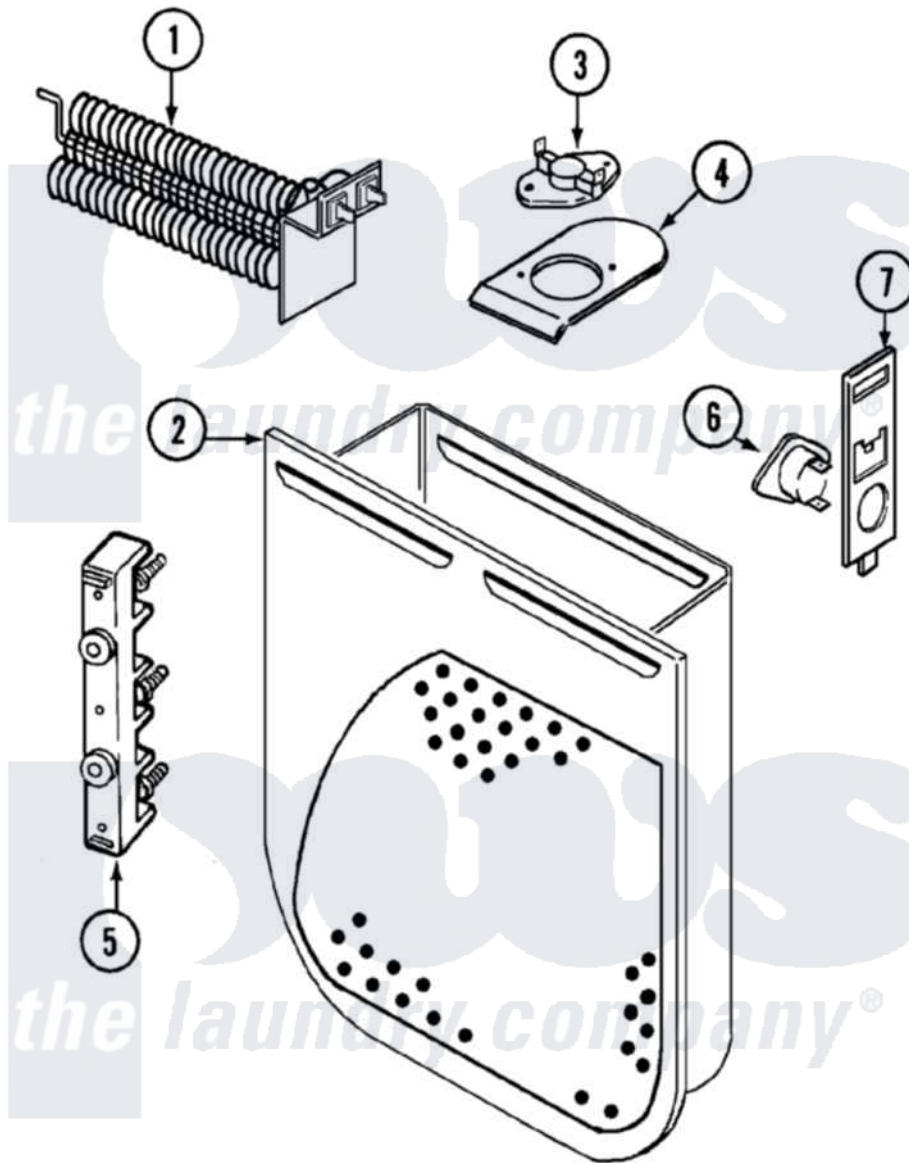

# Magic Chef YE20JY1 04 - HEATER (REV. A-C)

Magic Chef [Residential Magic Chef YE20JY1 Dryer Parts](#) Parts Diagram 04 - HEATER (REV. A-C)  
 Click on the part number to view part

Item	Original Part Number	Replaced By	Status	Part Description
1	<a href="#">25-7863</a>			Screw
"	53-0920	<a href="#">LA-1044</a>		Element
2	25-7819	<a href="#">M0217225</a>		Screw
"	<a href="#">53-1232</a>			Heater Housing Assembly
3	<a href="#">53-0771</a>			Thermostat, Hi-Limit
"	25-3083	<a href="#">212951</a>		Screw, No.6-32 X 1/4 Inch
4	<a href="#">53-0285</a>			Bracket, Thermostat
"	25-7741	<a href="#">W10116760</a>		Screw
5	53-0166	<a href="#">53-1518</a>		Block, Terminal
"	25-0027	<a href="#">112432</a>		Nut
"	25-6124		Not Available	NUT
"	25-3123		Not Available	WASHER, CUP
"	<a href="#">25-3122</a>			Washer, Flat
"	25-7803	<a href="#">3400074</a>		Screw
6	<a href="#">53-1182</a>			Fuse, Thermal
7	<a href="#">53-1181</a>			Bracket, Thermal Fuse