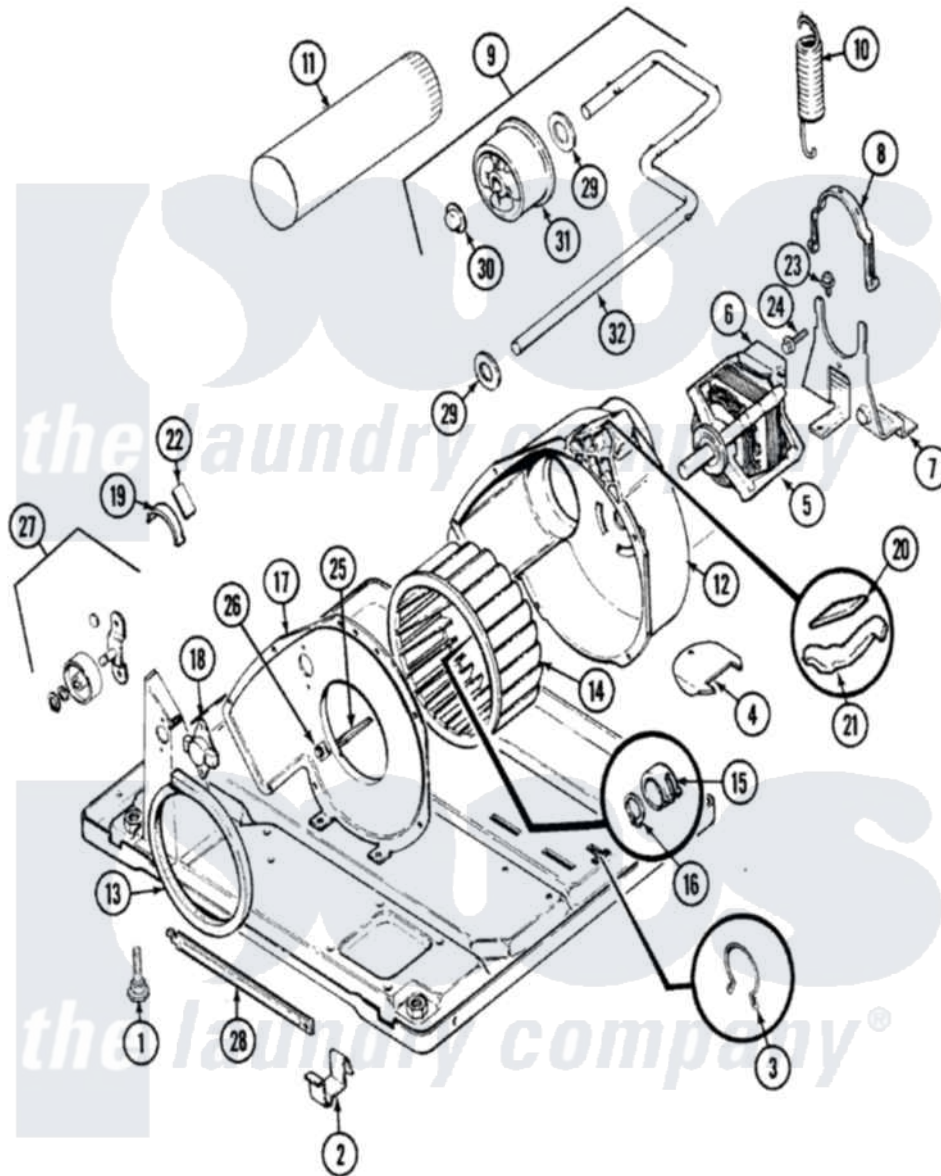

Magic Chef YE20JY1 05 - MOTOR & DRIVE (REV. A-C)

Magic Chef [Residential Magic Chef YE20JY1 Dryer Parts](#) Parts Diagram 05 - MOTOR & DRIVE (REV. A-C)
 Click on the part number to view part

Item	Original Part Number	Replaced By	Status	Part Description
1	63-5519		Not Available	LEG, LEVELING
2	53-0120			Clip, Front Panel
3	25-7027	16515		Clip
4	25-7741	W10116760		Screw
"	53-0153		Not Available	SHIELD, WIRING
5	53-2275	W10410996		Motor-Drive
"	LA-1004			Motor Mtg. Kit
"	53-1041	LA-1004		Motor Mtg. Kit
6	53-0936	LA-1004		Motor Mtg. Kit
7	25-7811		Not Available	SCREW
"	53-0852		Not Available	MOTOR BRACKET
"	53-1932	31001570		Bracket, Motor
8	53-0214	660658		Clamp, Motor Mounting 343481 685441
9	53-1650		Not Available	IDLER ASSY
"	53-1628	31001344		Pulley, Idler
"	53-2287			Idler Assembly

10	53-1648		Idler Spring
"	53-2209	31001465	Spring, Idler
11	53-0134		Duct, Exhaust
"	25-2134	W10116760	Screw
12	53-0774	Not Available	BLOWER HOUSING
"	53-1801		Housing, Blower
13	53-0203	12001324	Duct Kit, Collector
14	53-0106		Blower Wheel
15	25-7823	312967	Clamp, Blower Housing
16	25-7855		Ring, Retaining
17	25-7807	33002917	Screw, No.10-16
"	53-1023		Blower Cover
"	53-1934		Cover, Blower Housing
18	53-1107		Thermostat, Control
19	53-2273	31001470	Glide, Tumbler
"	LA-1006		Glide Kit, Tumbler
20	53-0724	31001356	Pad, Glide
21	53-2272	31001469	Glide, Tumbler
22	53-1684	31001356	Pad, Glide
"	LA-1008		Rr Roller Kit
23	25-7699	Not Available	STRAIN RELIEF
24	25-7732	681414	Screw, 10AB X 1/2
"	25-7674		Screw
25	53-1026		Guide, Vane Inlet
26	25-3457		Screw, Sems
27	LA-1007	12002126	Reinforcement Brace/Glide Kit
28	LA-2010	53-1625	Brace, Tumbler Support
29	25-7815		Washer
30	25-7957		Pushnut
31	53-1628	31001344	Pulley, Idler
32	53-2250	53-2287	Idler Assembly