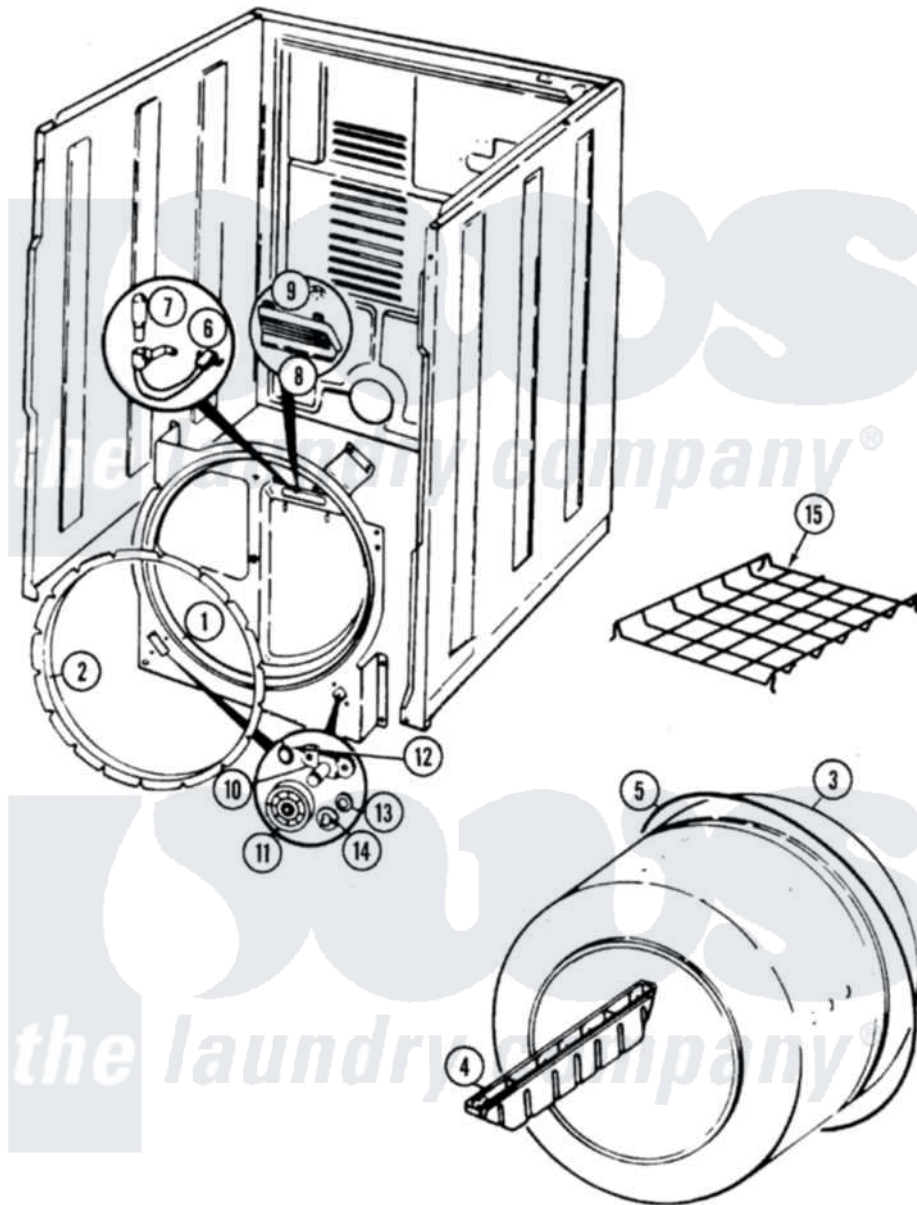

# Magic Chef YE20JY1 06 - TUMBLER (REV. A-C)

Magic Chef [Residential Magic Chef YE20JY1 Dryer Parts](#) Parts Diagram 06 - TUMBLER (REV. A-C)  
 Click on the part number to view part

Item	Original Part Number	Replaced By	Status	Part Description
1	25-7733	<a href="#">681414</a>		Screw, 10AB X 1/2
"	53-1703	<a href="#">LA-1054</a>		Dryer Bulkhead Kit
2	53-0282	<a href="#">31001637</a>		Seal Assembly, Cylinder Front
3	53-0178	<a href="#">53-1250</a>		Cylinder
4	25-7759	<a href="#">3196164</a>		Screw
"	53-0117		Not Available	BAFFLE, GRAY
5	53-1512		Not Available	BELT, DRIVE
6	W10124350		Not Available	NOT REQUIRED PART OR SEE NOTE
7	W10124350		Not Available	NOT REQUIRED PART OR SEE NOTE
8	W10124350		Not Available	NOT REQUIRED PART OR SEE NOTE
9	W10124350		Not Available	NOT REQUIRED PART OR SEE NOTE
"	<a href="#">LA-1006</a>			Glide Kit, Tumbler
10	<a href="#">53-0197</a>			Support Assembly-Cylinder Rear

"	25-7101	<a href="#">3351614</a>	Screw, Gearcase Cover Mounting
11	53-0642	<a href="#">31001096</a>	Roller
12	<a href="#">25-7813</a>		Spacer
13	<a href="#">25-7814</a>		Washer
14	<a href="#">LA-1008</a>		Rr Roller Kit
"	<a href="#">25-7854</a>		Ring, Retaining
15	W10124350	Not Available	NOT REQUIRED PART OR SEE NOTE