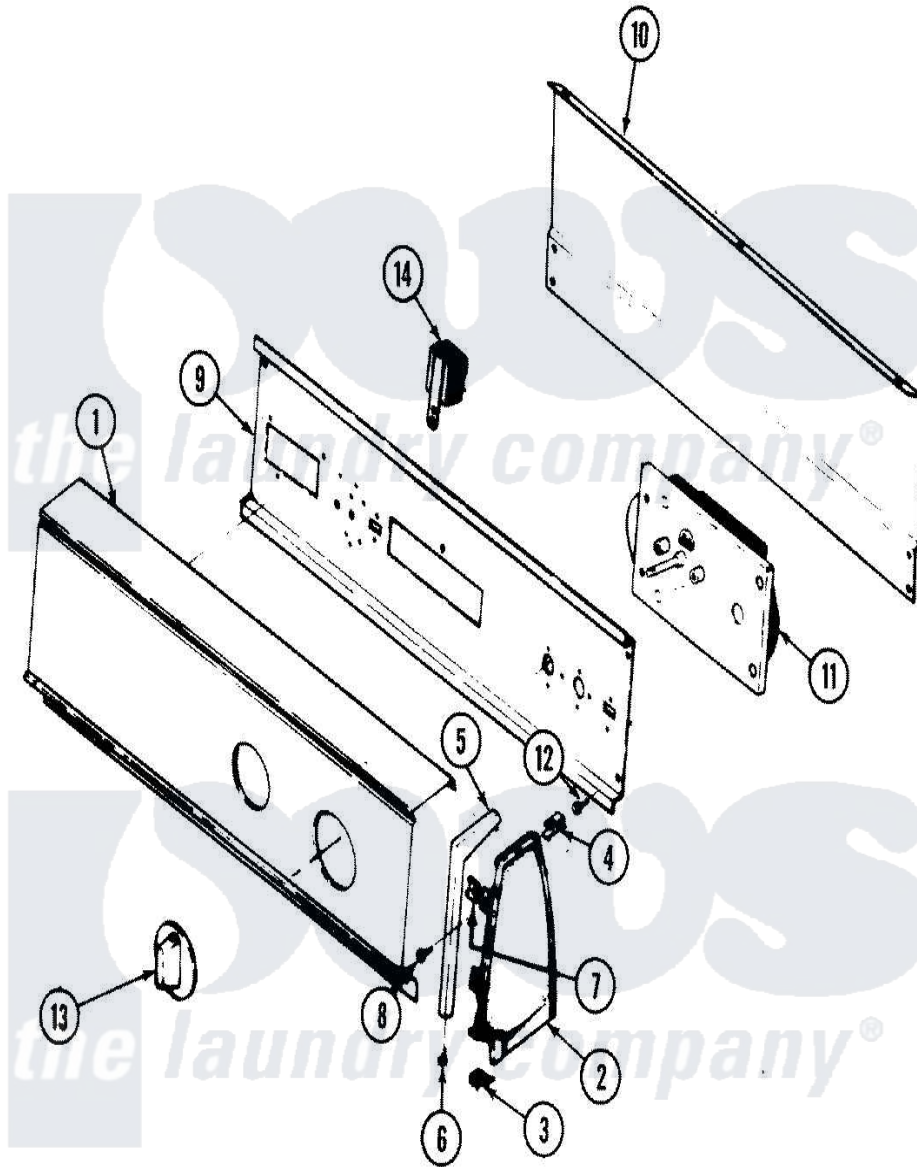

# Magic Chef YE20JY25 02 - CONTROL PANEL (REV. C)

Magic Chef [Residential Magic Chef YE20JY25 Dryer Parts](#) Parts Diagram 02 - CONTROL PANEL (REV. C)  
 Click on the part number to view part

Item	Original Part Number	Replaced By	Status	Part Description
1	53-1603		Not Available	CONTROL PANEL
2	<a href="#">25-7851</a>			Speedclip, End Cap To Top
"	25-7649	<a href="#">910187</a>		Screw
"	25-7697	<a href="#">25-2219</a>		Screw
"	<a href="#">25-7702</a>			Speedclip, End Cap To Control Panel
"	35-2487	<a href="#">21001451</a>		Cap- End
"	35-2488	<a href="#">21001452</a>		Cap- End
3	25-7697	<a href="#">25-2219</a>		Screw
"	<a href="#">25-7851</a>			Speedclip, End Cap To Top
4	25-7435	<a href="#">33002917</a>		Screw, No.10-16
"	<a href="#">25-7852</a>			Speedclip, Rr Shld To End Cap
5	53-0277		Not Available	TRIM, END CAP (RT)
"	53-0278		Not Available	TRIM, END CAP (LT)
6	<a href="#">25-7760</a>			Screw
7	<a href="#">25-7702</a>			Speedclip, End Cap To Control

7	<a href="#">25-1192</a>		Panel
8	25-3092	<a href="#">90767</a>	Screw, 8A X 3/8 HeX Washer Head Tapping
9	<a href="#">53-1676</a>		Shield, Control
10	35-2688	<a href="#">21001460</a>	Shield, Rear
11	<a href="#">53-1810</a>		Timer
"	63-6743	<a href="#">31001484</a>	Resistor Assembly
12	25-7435	<a href="#">33002917</a>	Screw, No.10-16
13	53-1533	<a href="#">31001219</a>	Knob Ski
14	63-6731	<a href="#">53-1639</a>	Buzzer Assembly
"	25-3092	<a href="#">90767</a>	Screw, 8A X 3/8 HeX Washer Head Tapping
"	53-1607-1	Not Available	MANUAL, USE & CARE
15	16000329	Not Available	GUIDE, QUICK REF. - MAGIC CHEF