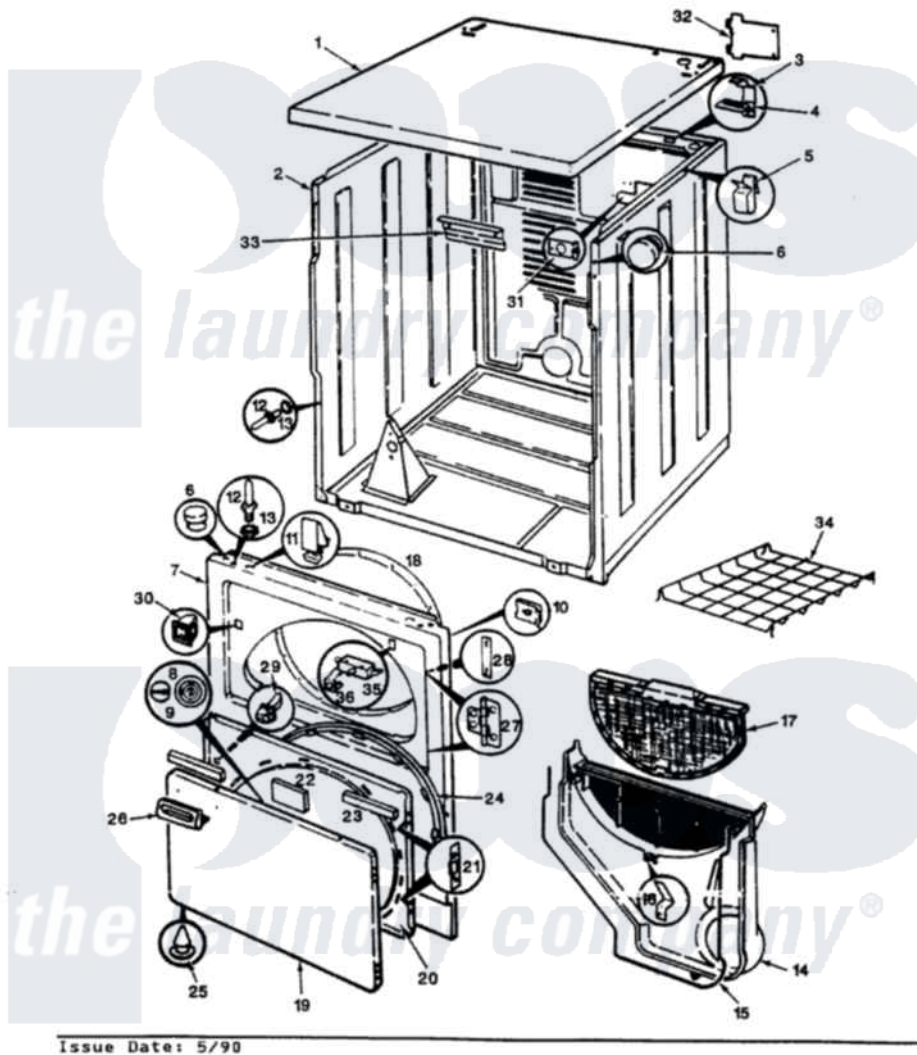

Magic Chef YE20JY25 04 - EXTERIOR (REV. A-B)

SECTION: EXTERIOR

MODEL: YE20JY25

Issue Date: 5/90

Magic Chef [Residential Magic Chef YE20JY25 Dryer Parts](#) Parts Diagram 04 - EXTERIOR (REV. A-B)

[Click on the part number to view part](#)

Item	Original Part Number	Replaced By	Status	Part Description
1	53-0314-25		Not Available	CABINET TOP
"	53-1711-25		Not Available	CABINET TOP (DRYER)
2	53-1644-25		Not Available	CABINET & BASE ASSY.(WHT)
"	53-0160-25		Not Available	CABINET ASM
3	63-5712			Hinge, Cabinet Top
4	25-3092	90767		Screw, 8A X 3/8 HeX Washer Head Tapping
"	33-0930			Pad, Top Hinge
5	25-3034			Clip, Wiring
6	33-2653			Bumper, Cabinet
7	53-0726-25		Not Available	PANEL, FRONT (H WHT)ELECTRIC
8	W10124350		Not Available	NOT REQUIRED PART OR SEE NOTE
9	W10124350		Not Available	NOT REQUIRED PART OR SEE NOTE
10	25-7820	489478		Screw, 8 X 1/2