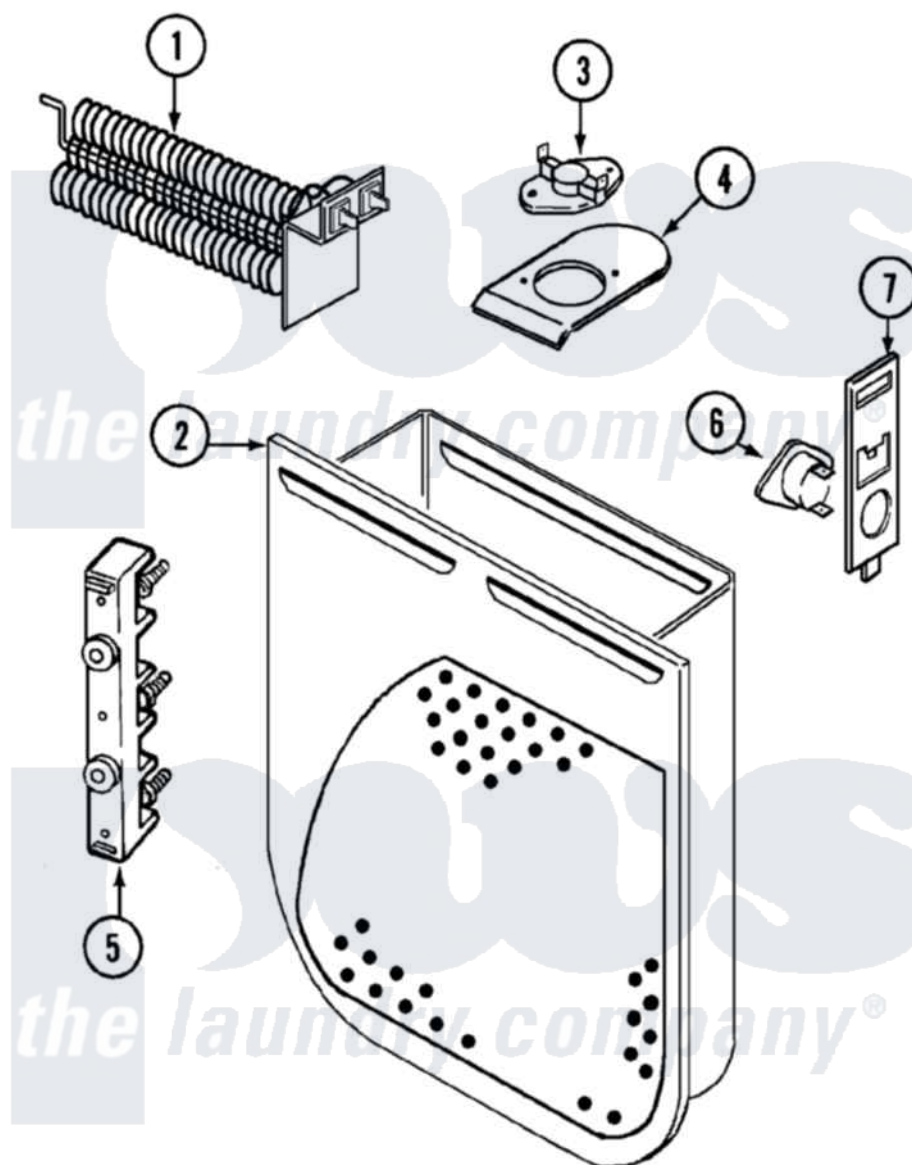

Magic Chef YE20JY25 06 - HEATER (REV. C)

Magic Chef [Residential Magic Chef YE20JY25 Dryer Parts](#) Parts Diagram 06 - HEATER (REV. C)
 Click on the part number to view part

Item	Original Part Number	Replaced By	Status	Part Description
1	25-7863			Screw
"	53-0920	LA-1044		Element
2	25-7819	M0217225		Screw
"	53-1232			Heater Housing Assembly
3	53-0771			Thermostat, Hi-Limit
"	25-3083	212951		Screw, No.6-32 X 1/4 Inch
4	53-0285			Bracket, Thermostat
"	25-7741	W10116760		Screw
5	53-0166	53-1518		Block, Terminal
"	25-0027	112432		Nut
"	25-6124		Not Available	NUT
"	25-3123		Not Available	WASHER, CUP
"	25-3122			Washer, Flat
"	25-7803	3400074		Screw
6	53-1182			Fuse, Thermal
7	53-1181			Bracket, Thermal Fuse