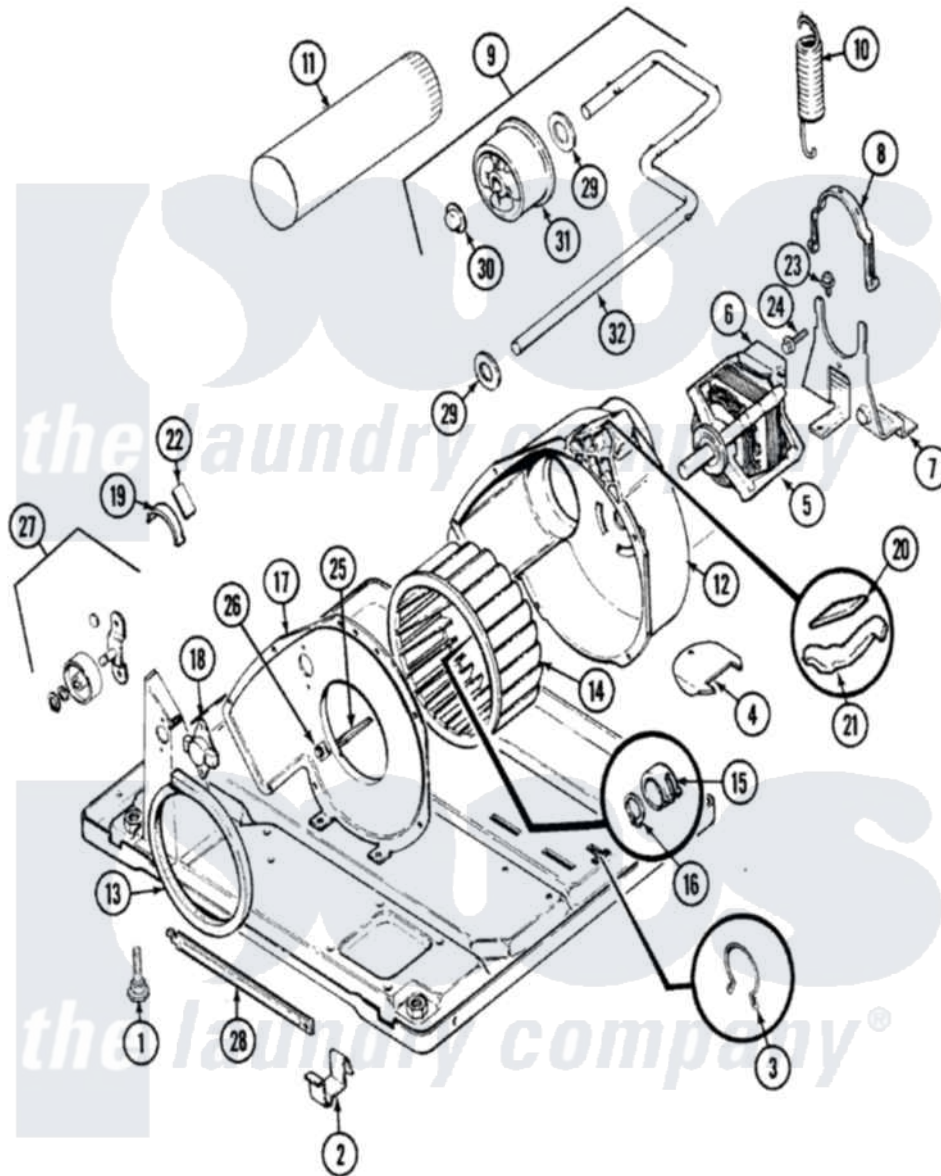

# Magic Chef YE20JY25 07 - MOTOR & DRIVE (REV. C)

Magic Chef [Residential Magic Chef YE20JY25 Dryer Parts](#) Parts Diagram 07 - MOTOR & DRIVE (REV. C)  
 Click on the part number to view part

Item	Original Part Number	Replaced By	Status	Part Description
0	53-2250	<a href="#">53-2287</a>		Idler Assembly
1	63-5519		Not Available	LEG, LEVELING
2	<a href="#">53-0120</a>			Clip, Front Panel
3	25-7027	<a href="#">16515</a>		Clip
4	25-7741	<a href="#">W10116760</a>		Screw
"	53-0153		Not Available	SHIELD, WIRING
5	53-1080	<a href="#">341241</a>		Belt
"	53-2275	<a href="#">W10410996</a>		Motor-Drive
6	53-0693	<a href="#">53-0332</a>		Motor Switch
7	53-1932	<a href="#">31001570</a>		Bracket, Motor
"	25-7811		Not Available	SCREW
8	53-0214	<a href="#">660658</a>		Clamp, Motor Mounting 343481 685441
9	<a href="#">53-2287</a>			Idler Assembly
10	53-2209	<a href="#">31001465</a>		Spring, Idler
11	<a href="#">53-0134</a>			Duct, Exhaust
"	25-2134	<a href="#">W10116760</a>		Screw