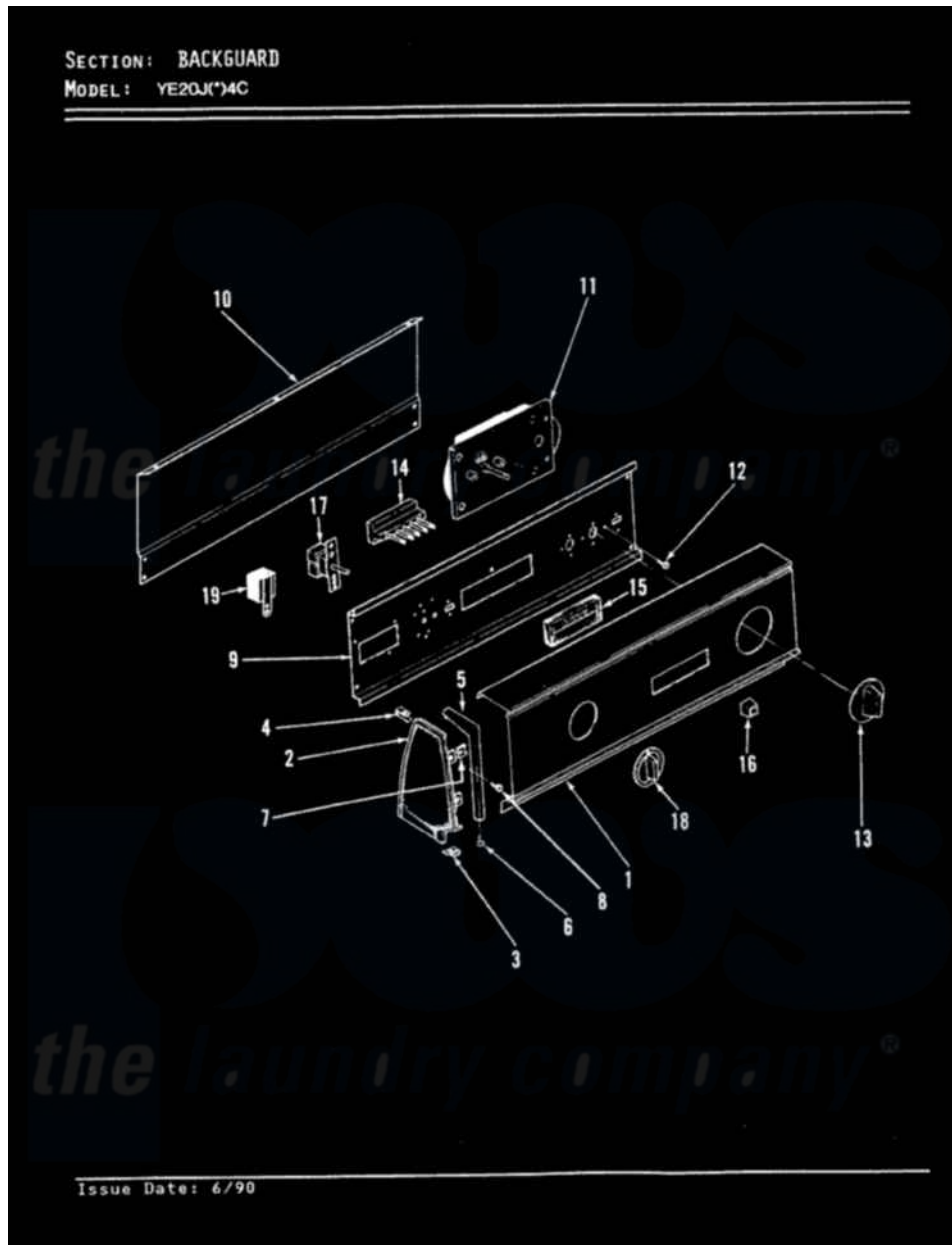

Magic Chef YE20JY4C 01 - CONTROL PANEL

Magic Chef [Residential Magic Chef YE20JY4C Dryer Parts](#) Parts Diagram 01 - CONTROL PANEL
Click on the part number to view part

Item	Original Part Number	Replaced By	Status	Part Description
1	53-1275	53-1821		Control Panel
2	35-2488	21001452		Cap- End
"	25-7649	910187		Screw
"	25-7702			Speedclip, End Cap To Control Panel
"	35-2487	21001451		Cap- End
"	53-0264			RH Endcap
"	53-0265			LH Endcap
3	25-7697	25-2219		Screw
"	25-7851			Speedclip, End Cap To Top
4	25-7435	33002917		Screw, No.10-16
"	25-7852			Speedclip, Rr Shld To End Cap
5	53-0278		Not Available	TRIM, END CAP (LT)
"	53-0277		Not Available	TRIM, END CAP (RT)
6	25-7760			Screw
7	25-7435	33002917		Screw, No.10-16

8	25-3092	90767	Screw, 8A X 3/8 HeX Washer Head Tapping
9	53-0323		Not Available
"	53-1678		CONTROL SHIELD
10	35-2688	21001460	Shield, Rear
"	53-0268	21001460	Shield, Rear
"	25-3457		Screw, Sems
11	53-1816		Not Available
"	53-1362		TIMER
"	63-6743	31001484	Timer
"	63-6743	31001484	Resistor Assembly
12	63-5685	63-5613	Timer
"	25-0205	216412	Screw, Bracket To Timer
"	25-7435	33002917	Screw, No.10-16
13	53-1529	31001219	Knob Ski
14	25-3092	90767	Screw, 8A X 3/8 HeX Washer Head Tapping
"	25-7712		Not Available
"	33-6621		Not Available
"	53-1296		BRACKET, SWITCH
"	53-1296		Switch
15	33-8541		Not Available
16	35-2588		Not Available
17	53-1263		SWITCH PAD
17	53-1263		PUSHBUTTON - BLACK
"	25-3092	90767	Rotary Switch
"	25-3092	90767	Screw, 8A X 3/8 HeX Washer Head Tapping
18	35-2185	21001283	Screw, 8A X 3/8 HeX Washer Head Tapping
19	63-6731	53-1639	Knob, Selector---Piq
"	25-3092	90767	Buzzer Assembly
"	25-3092	90767	Screw, 8A X 3/8 HeX Washer Head Tapping
20	53-1446		Not Available
20	53-1446		MANUAL, USE & CARE