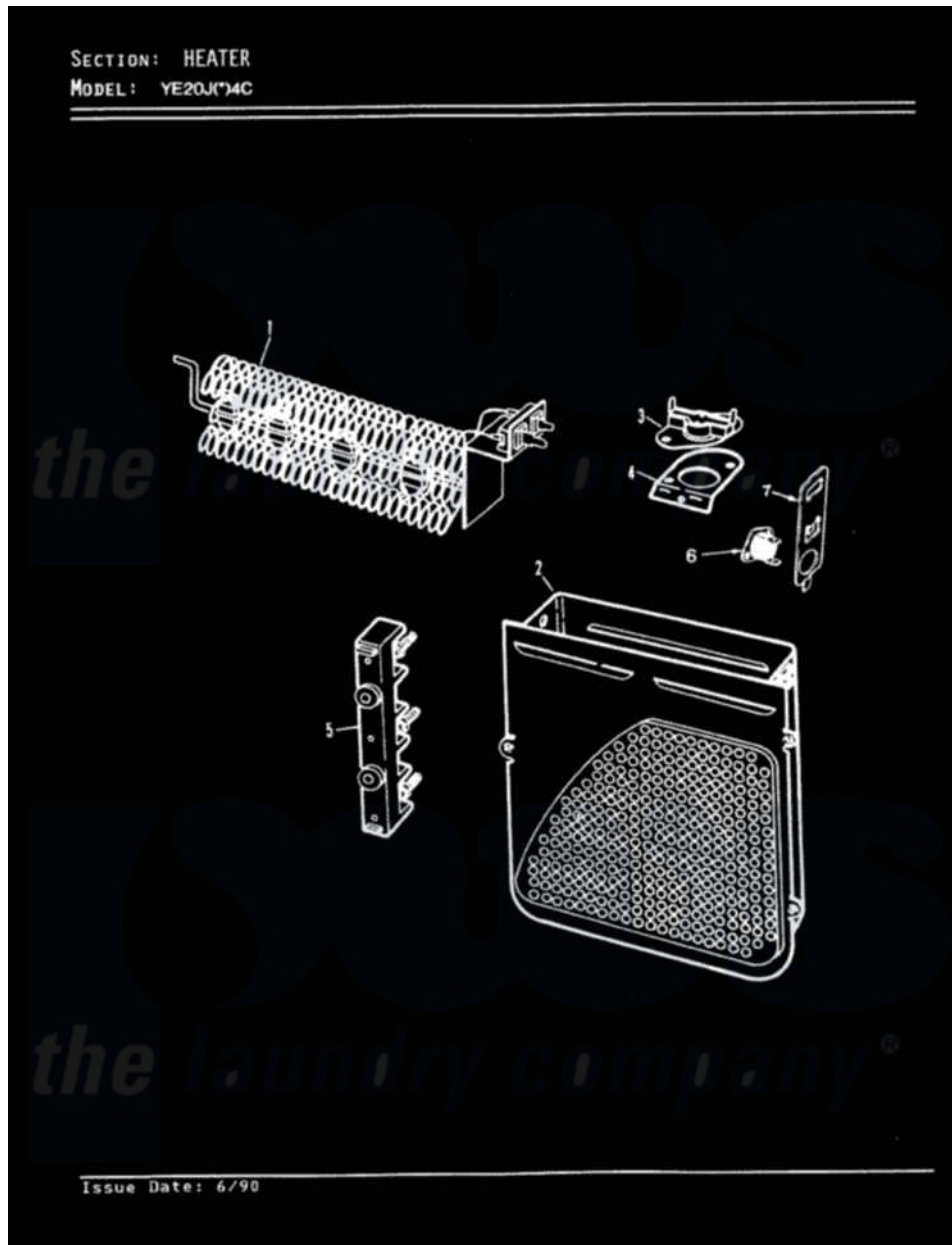

# Magic Chef YE20JY4C 03 - HEATER

Magic Chef [Residential Magic Chef YE20JY4C Dryer Parts](#) Parts Diagram 03 - HEATER  
Click on the part number to view part

Item	Original Part Number	Replaced By	Status	Part Description
1	<a href="#">25-7863</a>			Screw
"	53-0920	<a href="#">LA-1044</a>		Element
2	25-7819	<a href="#">M0217225</a>		Screw
"	<a href="#">53-1232</a>			Heater Housing Assembly
3	<a href="#">53-1493</a>			Thermostat
"	25-3083	<a href="#">212951</a>		Screw, No.6-32 X 1/4 Inch
4	<a href="#">53-0285</a>			Bracket, Thermostat
"	25-7741	<a href="#">W10116760</a>		Screw
5	53-0166	<a href="#">53-1518</a>		Block, Terminal
"	25-0027	<a href="#">112432</a>		Nut
"	25-6124		Not Available	NUT
"	25-3123		Not Available	WASHER, CUP
"	<a href="#">25-3122</a>			Washer, Flat
"	25-7803	<a href="#">3400074</a>		Screw
6	<a href="#">LA-1053</a>			Fuse Kit, Thermal
7	<a href="#">53-1181</a>			Bracket, Thermal Fuse