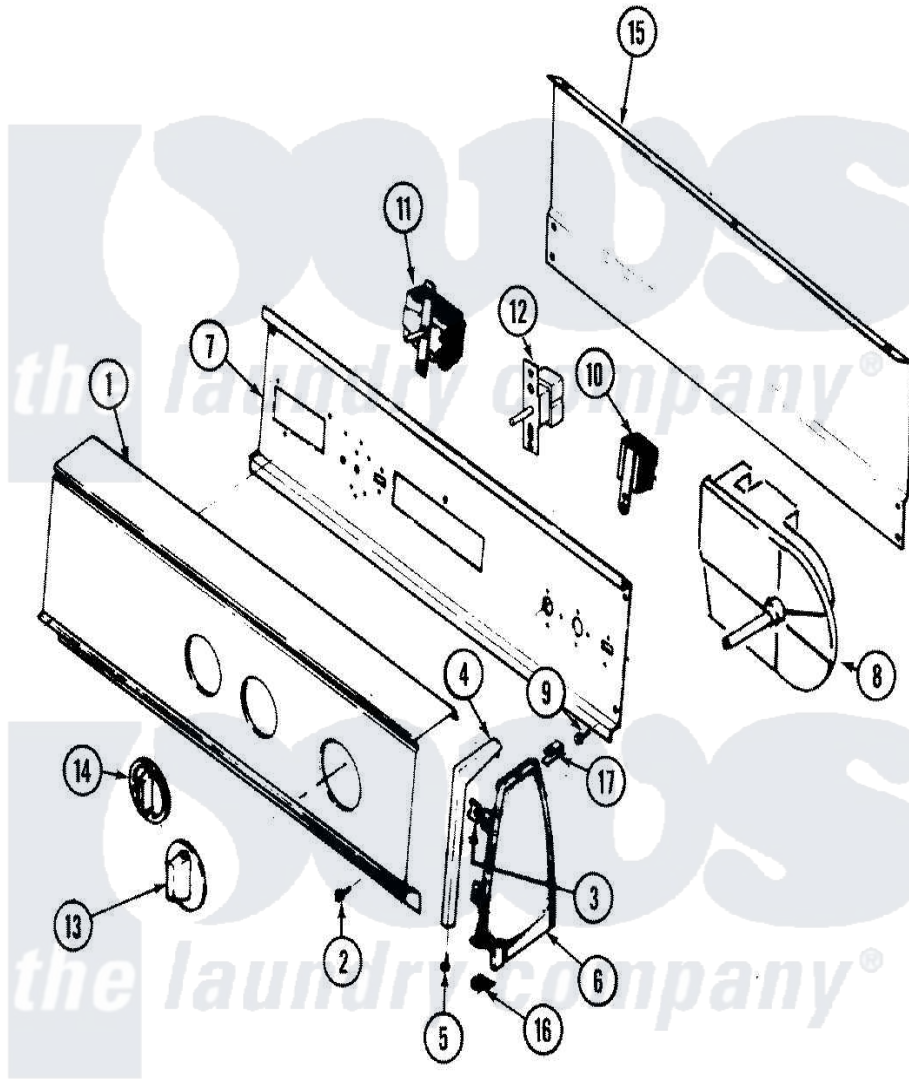

Magic Chef YE216KA 01 - CONTROL PANEL

Magic Chef [Residential Magic Chef YE216KA Dryer Parts](#) Parts Diagram 01 - CONTROL PANEL
 Click on the part number to view part

Item	Original Part Number	Replaced By	Status	Part Description
1	25-3457			Screw, Sems
"	53-2473		Not Available	PANEL, CONTROL
2	25-7793			Screw
3	25-7702			Speedclip, End Cap To Control Panel
4	53-2413			End Trim L.H.
"	53-2412			End Trim RH
5	25-7760			Screw
6	35-2487	21001451		Cap- End
"	35-2488	21001452		Cap- End
7	31001146	31001193		Pad, Shield
"	25-3092	90767		Screw, 8A X 3/8 HeX Washer Head Tapping
"	31001128		Not Available	SHIELD, CONTROL
"	53-1676			Shield, Control
"	53-2504	31001193		Pad, Shield
8	53-1816		Not Available	TIMER

"	63-6743	31001484		Resistor Assembly
9	25-7435	33002917		Screw, No.10-16
10	25-3092	90767		Screw, 8A X 3/8 HeX Washer Head Tapping
"	53-1639			Buzzer Assembly
11	25-3092	90767		Screw, 8A X 3/8 HeX Washer Head Tapping
"	31001129			Switch, Temperature
"	53-0344		Not Available	SWITCH, TEMPERATURE
"	31001087		Not Available	SWITCH, HEAT SELECTOR
12	31001190			Switch, Two Position Rotary
"	25-3092	90767		Screw, 8A X 3/8 HeX Washer Head Tapping
"	53-0346	53-1263		Rotary Switch
13	53-2501	31001219		Knob Ski
14	35-3960	21001283		Knob, Selector---Piq
15	25-3457			Screw, Sems
"	25-3092	90767		Screw, 8A X 3/8 HeX Washer Head Tapping
"	35-2688	21001460		Shield, Rear
16	25-7851			Speedclip, End Cap To Top
"	25-2219			Screw
17	25-7852			Speedclip, Rr Shld To End Cap
18	31001050		Not Available	MANUAL, USE & CARE
"	53-2488	31001109		Owners Man
20	16000329		Not Available	GUIDE, QUICK REF. - MAGIC CHEF