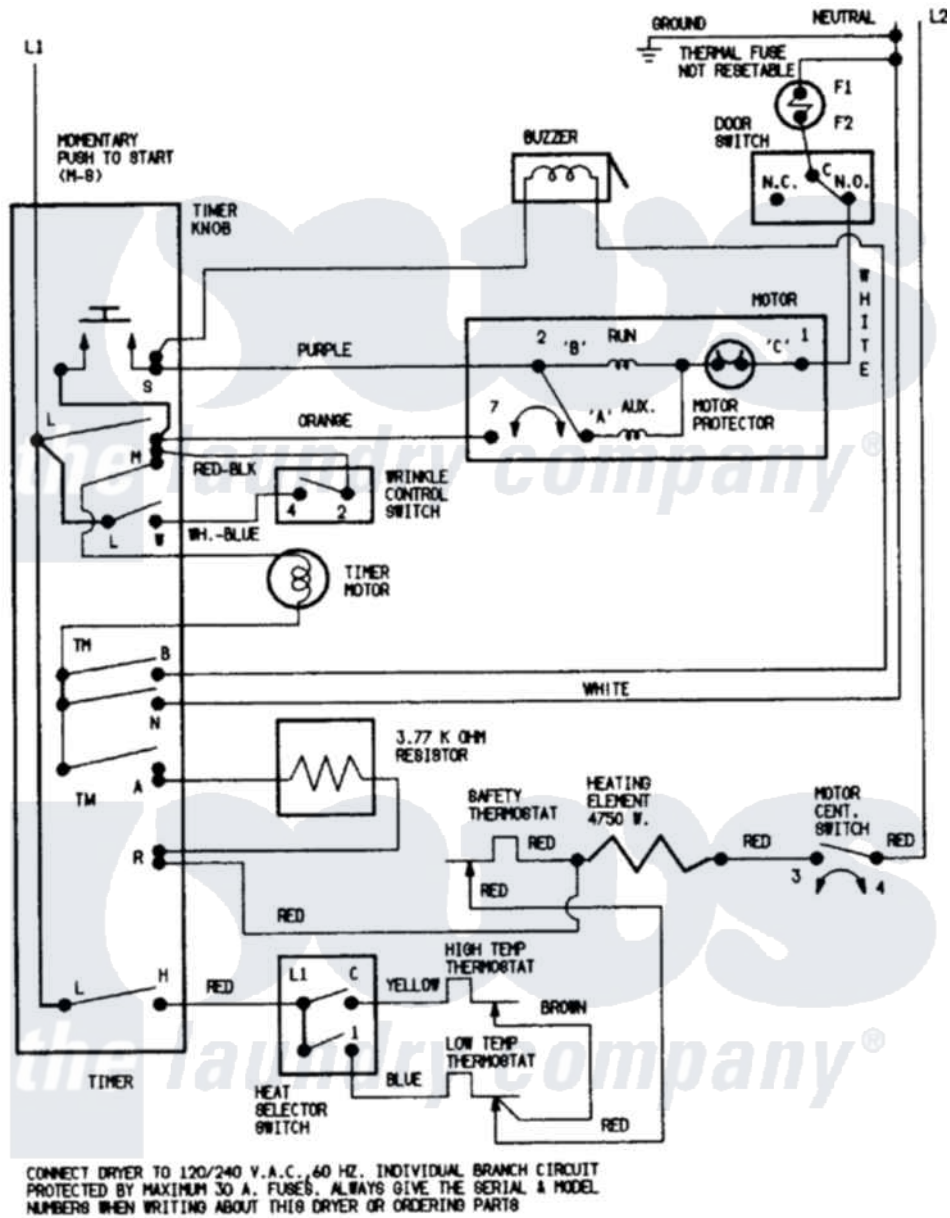

Magic Chef YE216KA 05 - WIRING INFORMATION

Magic Chef [Residential Magic Chef YE216KA Dryer Parts](#) Parts Diagram 05 - WIRING INFORMATION
 Click on the part number to view part

Item	Original Part Number	Replaced By	Status	Part Description
NI	15001221		Not Available	WIRING INFORMATION
"	15001215		Not Available	WIRING INFORMATION