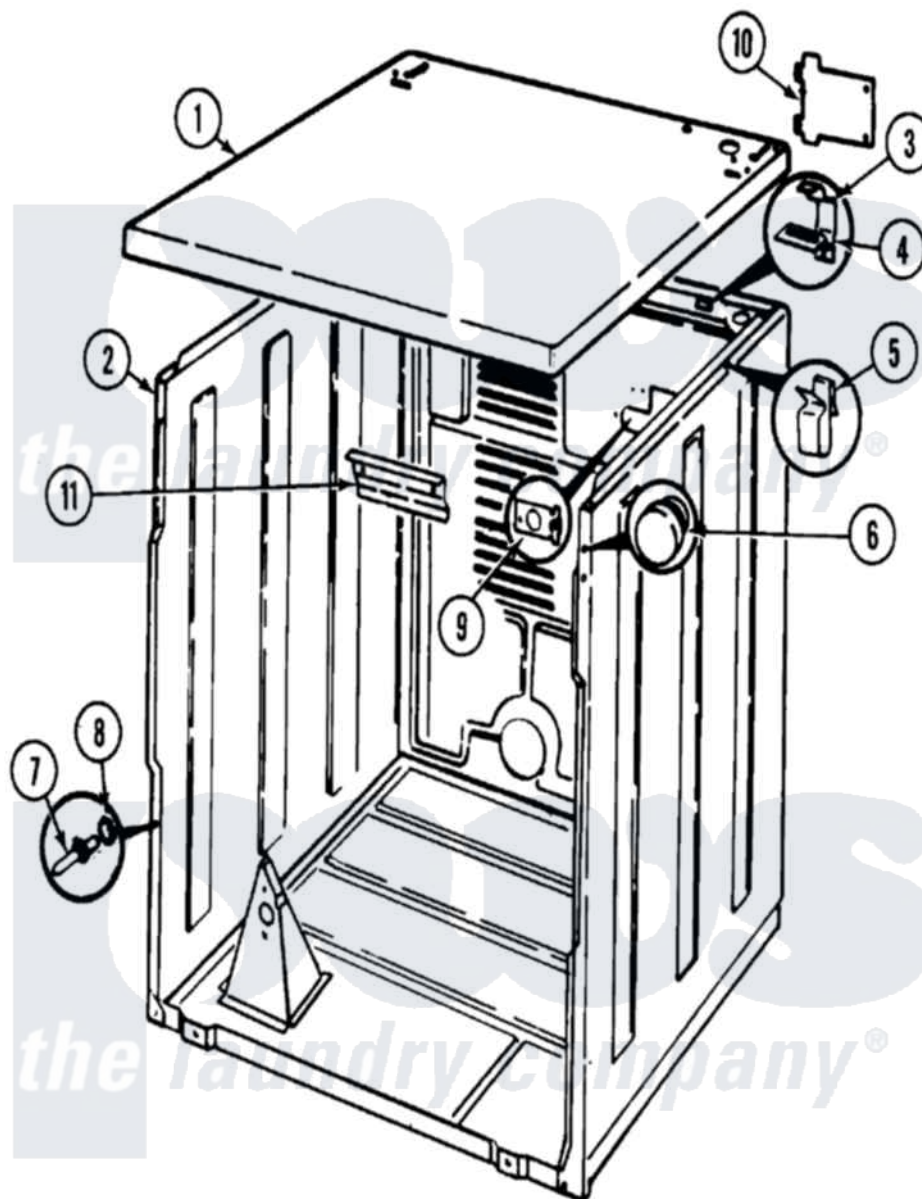

# Magic Chef YE216KW 01 - CABINET

Magic Chef [Residential Magic Chef YE216KW Dryer Parts](#) Parts Diagram 01 - CABINET  
 Click on the part number to view part

Item	Original Part Number	Replaced By	Status	Part Description
1	53-2435		Not Available	TOP, CABINET
2	53-2559	<a href="#">31001714</a>		Cabinet And Base Assembly
"	53-2147	<a href="#">31001714</a>		Cabinet And Base Assembly
3	<a href="#">63-5712</a>			Hinge, Cabinet Top
4	25-3092	<a href="#">90767</a>		Screw, 8A X 3/8 HeX Washer Head Tapping
"	<a href="#">33-0930</a>			Pad, Top Hinge
5	<a href="#">25-3034</a>			Clip, Wiring
6	<a href="#">33-2653</a>			Bumper, Cabinet
7	<a href="#">53-0643</a>			Pin, Locator
8	<a href="#">53-0200</a>			Sleeve, Locator Pin
"	25-0224	<a href="#">3400029</a>		Nut, Adapter Plate
9	53-0135		Not Available	SUPPORT, POWER CORD
"	25-7828	<a href="#">489483</a>		Screw 10-32 X 1/2
10	<a href="#">53-0284</a>			Cover, Terminal
"	25-7857	<a href="#">90767</a>		Screw, 8A X 3/8 HeX Washer Head Tapping