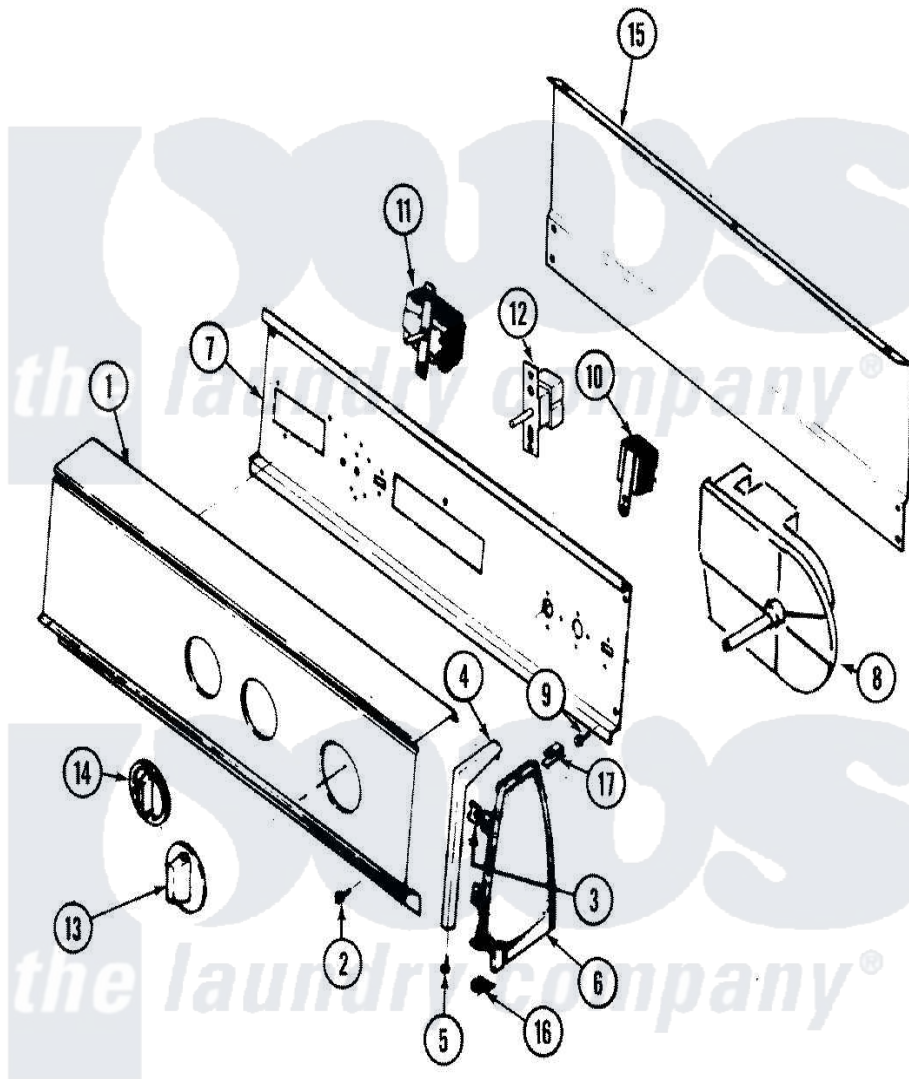

Magic Chef YE216KW 02 - CONTROL PANEL

Magic Chef [Residential Magic Chef YE216KW Dryer Parts](#) Parts Diagram 02 - CONTROL PANEL
 Click on the part number to view part

Item	Original Part Number	Replaced By	Status	Part Description
1	25-3457			Screw, Sems
"	53-2473		Not Available	PANEL, CONTROL
2	25-7793			Screw
3	25-7702			Speedclip, End Cap To Control Panel
4	53-2413			End Trim L.H.
"	53-2412			End Trim RH
5	25-7760			Screw
6	35-2487	21001451		Cap- End
"	35-2488	21001452		Cap- End
7	31001146	31001193		Pad, Shield
"	25-3092	90767		Screw, 8A X 3/8 HeX Washer Head Tapping
"	31001128		Not Available	SHIELD, CONTROL
"	53-1676			Shield, Control
"	53-2504	31001193		Pad, Shield
8	53-1816		Not Available	TIMER

"	63-6743	31001484		Resistor Assembly
9	25-7435	33002917		Screw, No.10-16
10	25-3092	90767		Screw, 8A X 3/8 HeX Washer Head Tapping
"	53-1639			Buzzer Assembly
11	25-3092	90767		Screw, 8A X 3/8 HeX Washer Head Tapping
"	31001129			Switch, Temperature
"	53-0344		Not Available	SWITCH, TEMPERATURE
"	31001087		Not Available	SWITCH, HEAT SELECTOR
12	31001190			Switch, Two Position Rotary
"	25-3092	90767		Screw, 8A X 3/8 HeX Washer Head Tapping
"	53-0346	53-1263		Rotary Switch
13	53-2501	31001219		Knob Ski
14	35-3960	21001283		Knob, Selector---Piq
15	25-3457			Screw, Sems
"	25-3092	90767		Screw, 8A X 3/8 HeX Washer Head Tapping
"	35-2688	21001460		Shield, Rear
16	25-7851			Speedclip, End Cap To Top
"	25-2219			Screw
17	25-7852			Speedclip, Rr Shld To End Cap
18	31001050		Not Available	MANUAL, USE & CARE
"	53-2488	31001109		Owners Man
20	16000329		Not Available	GUIDE, QUICK REF. - MAGIC CHEF