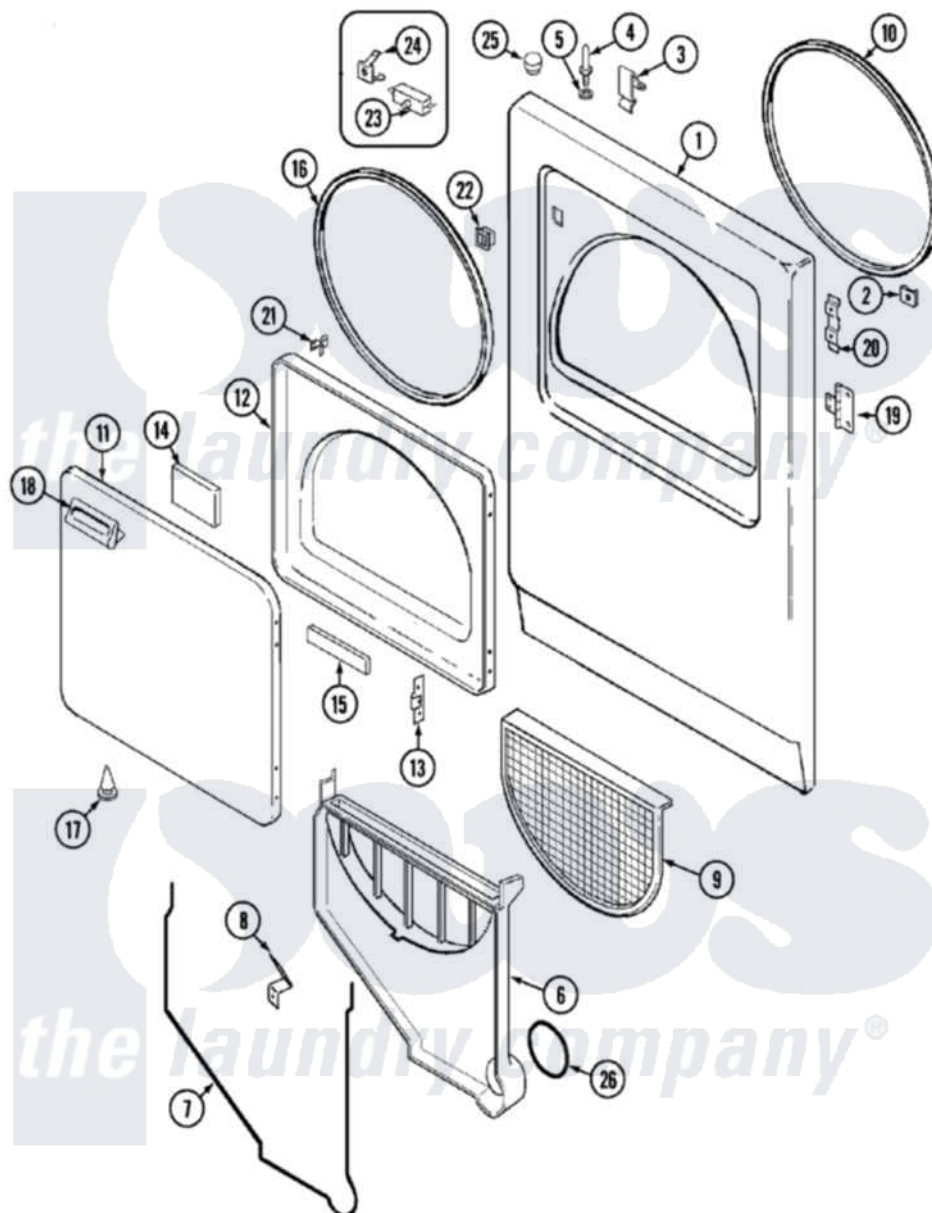

# Magic Chef YE216KW 03 - DOOR

Magic Chef [Residential Magic Chef YE216KW Dryer Parts](#) Parts Diagram 03 - DOOR  
 Click on the part number to view part

Item	Original Part Number	Replaced By	Status	Part Description
1	53-0726	<a href="#">31001771</a>		Panel, Front
2	25-7817		Not Available	CLIP, U-TYPE
"	25-7820	<a href="#">489478</a>		Screw, 8 X 1/2
3	<a href="#">25-7220</a>			Clip, Cabinet Top
4	<a href="#">53-0643</a>			Pin, Locator
5	<a href="#">53-0200</a>			Sleeve, Locator Pin
"	25-0224	<a href="#">3400029</a>		Nut, Adapter Plate
6	25-7810	<a href="#">415013-35</a>		Screw
"	53-1299	<a href="#">12001324</a>		Duct Kit, Collector
7	<a href="#">53-0204</a>			Seal
8	<a href="#">53-0123</a>			Clip
9	<a href="#">53-0918</a>			Filter, Lint
10	53-0282	<a href="#">31001637</a>		Seal Assembly, Cylinder Front
11	<a href="#">53-0154</a>			Panel, Outer Door
12	53-0912		Not Available	PANEL, INNER DOOR (WHT)
13	<a href="#">53-0119</a>			Clip, Hinge

14	<a href="#">53-1490</a>		Door Pad
15	<a href="#">53-1491</a>		Door Pad
16	25-7770	<a href="#">3196169</a>	Screw, Element
"	53-0648	<a href="#">31001529</a>	Seal, Door
17	<a href="#">25-7889</a>		Plug Button
18	53-0928	<a href="#">53-0927</a>	Handle, Door
"	<a href="#">53-0927</a>		Handle, Door
"	25-7810	<a href="#">415013-35</a>	Screw
19	53-0122	<a href="#">53-1492</a>	Hinge, Dryer Door
"	<a href="#">25-7809</a>		Screw, No.6-20 1/2 Flthd Torx
20	53-0121	Not Available	TWIN NUT
"	<a href="#">LA-1003</a>		Door Catch Kit
21	53-2364	<a href="#">LA-1003</a>	Door Catch Kit
22	53-0187	<a href="#">LA-1003</a>	Door Catch Kit
"	25-7828	<a href="#">489483</a>	Screw 10-32 X 1/2
"	<a href="#">LA-1005</a>		Switch Kit
23	<a href="#">53-0148</a>		Switch, Door
24	63-5990	<a href="#">31001319</a>	Clip, Switch
25	<a href="#">33-2653</a>		Bumper, Cabinet
26	53-0203	<a href="#">12001324</a>	Duct Kit, Collector