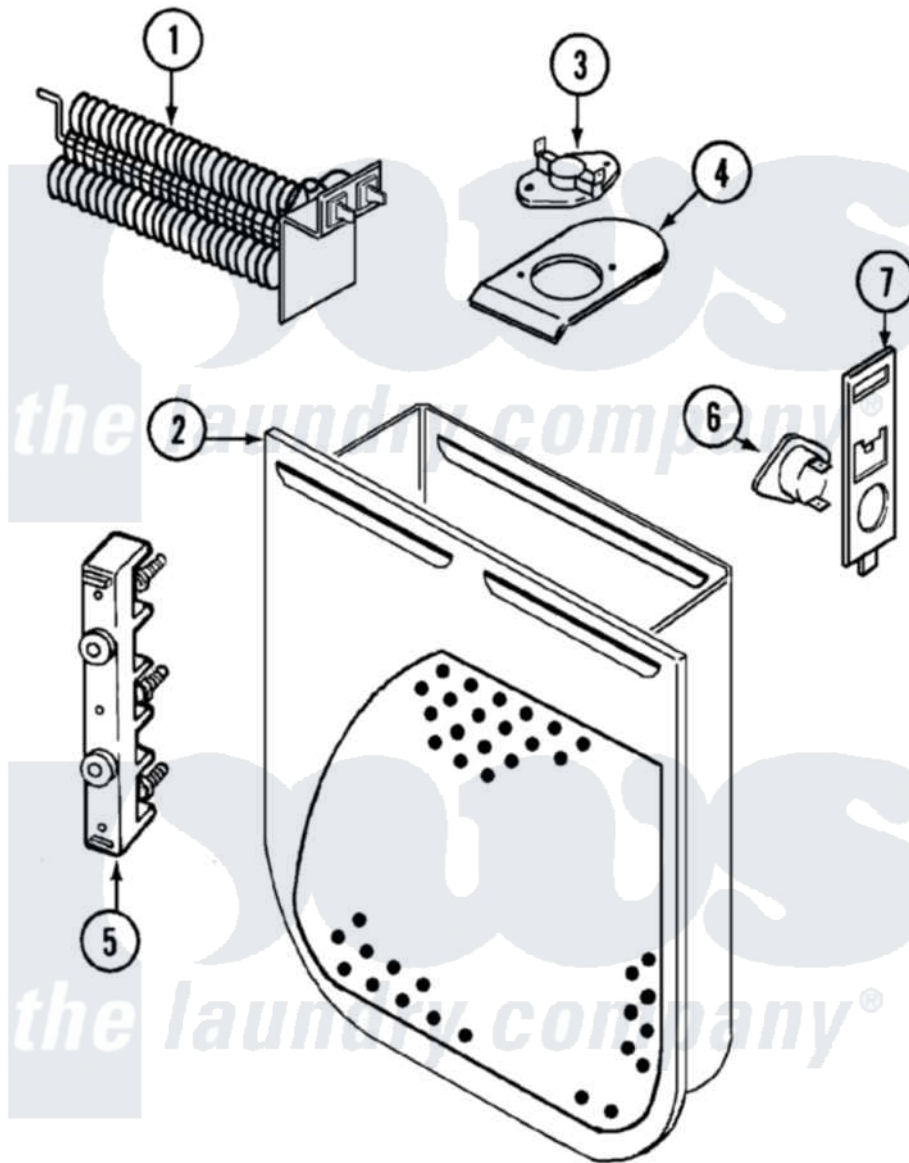

Magic Chef YE216KW 04 - HEATER

Magic Chef [Residential Magic Chef YE216KW Dryer Parts](#) Parts Diagram 04 - HEATER
 Click on the part number to view part

Item	Original Part Number	Replaced By	Status	Part Description
1	25-7863			Screw
"	53-1641	LA-1044		Element
2	25-7819	M0217225		Screw
"	53-1232			Heater Housing Assembly
3	53-0771			Thermostat, Hi-Limit
"	25-3083	212951		Screw, No.6-32 X 1/4 Inch
4	53-0285			Bracket, Thermostat
"	W10124350		Not Available	NOT REQUIRED PART OR SEE NOTE
"	25-7741	W10116760		Screw
5	53-0166	53-1518		Block, Terminal
"	25-6124		Not Available	NUT
"	25-3123		Not Available	WASHER, CUP
"	25-3122			Washer, Flat
"	25-0027	112432		Nut
"	25-7803	3400074		Screw
6	53-1182			Fuse, Thermal