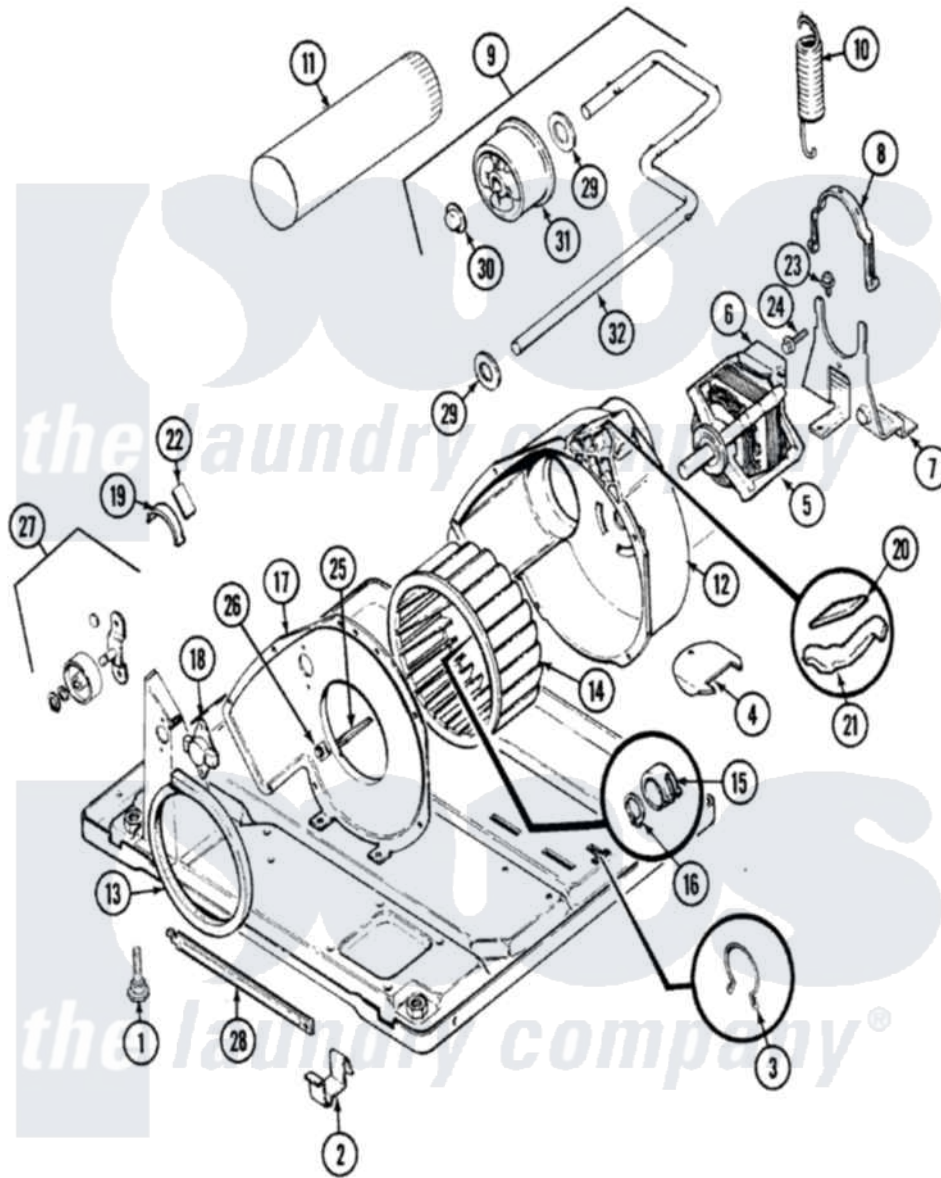

# Magic Chef YE216KW 05 - MOTOR & DRIVE

Magic Chef [Residential Magic Chef YE216KW Dryer Parts](#) Parts Diagram 05 - MOTOR & DRIVE  
 Click on the part number to view part

Item	Original Part Number	Replaced By	Status	Part Description
1	63-5519		Not Available	LEG, LEVELING
2	<a href="#">53-0120</a>			Clip, Front Panel
3	25-7027	<a href="#">16515</a>		Clip
4	25-7741	<a href="#">W10116760</a>		Screw
"	<a href="#">53-1921</a>			Shield, Wiring
5	53-2275	<a href="#">W10410996</a>		Motor-Drve
"	31001015	<a href="#">W10410996</a>		Motor-Drve
6	53-0693	<a href="#">53-0332</a>		Motor Switch
7	25-7811		Not Available	SCREW
"	53-1932	<a href="#">31001570</a>		Bracket, Motor
8	53-0214	<a href="#">660658</a>		Clamp, Motor Mounting 343481 685441
9	<a href="#">53-2287</a>			Idler Assembly
10	53-2209	<a href="#">31001465</a>		Spring, Idler
11	<a href="#">53-0134</a>			Duct, Exhaust
"	25-2134	<a href="#">W10116760</a>		Screw
12	<a href="#">53-1801</a>			Housing, Blower