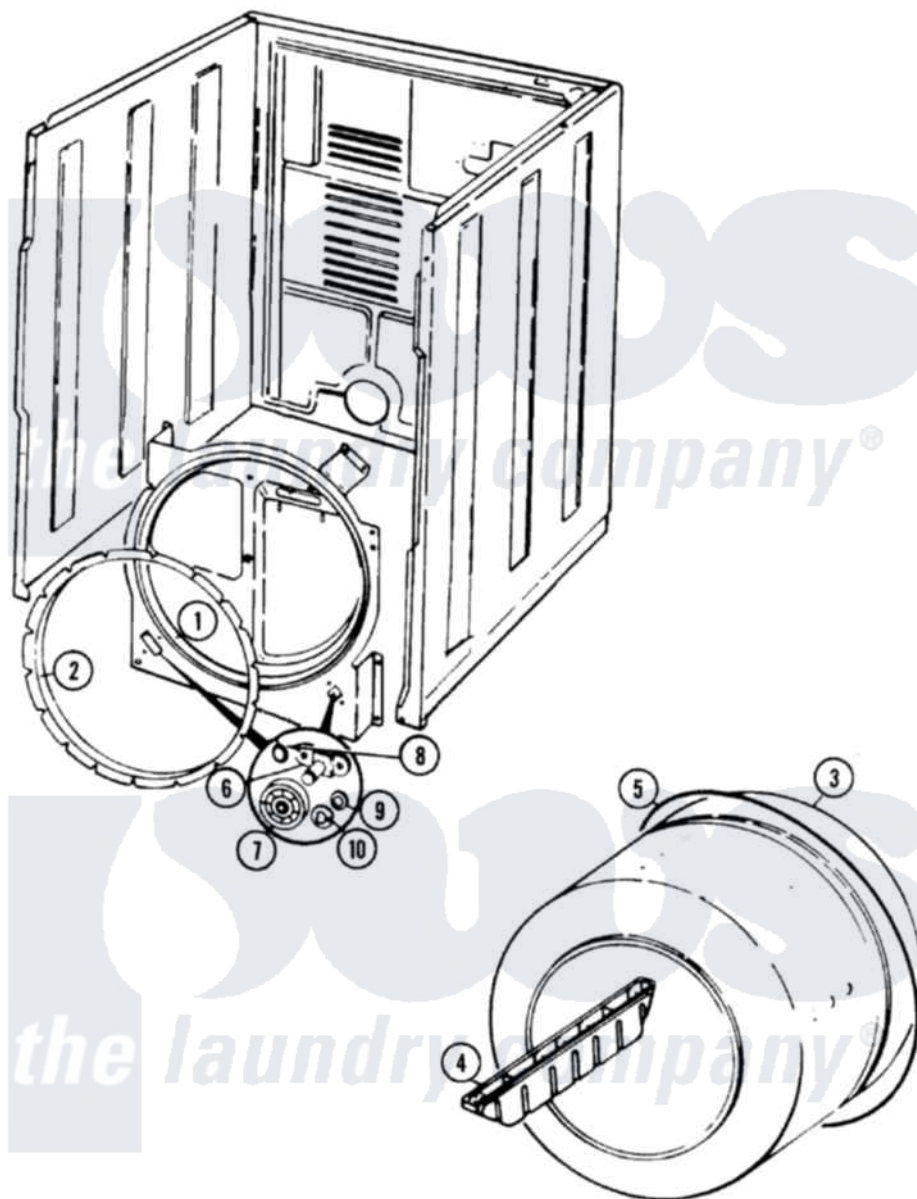

Magic Chef YE216KW 06 - TUMBLER

Magic Chef [Residential Magic Chef YE216KW Dryer Parts](#) Parts Diagram 06 - TUMBLER
 Click on the part number to view part

Item	Original Part Number	Replaced By	Status	Part Description
1	53-1708	LA-1054		Dryer Bulkhead Kit
"	25-7733	681414		Screw, 10AB X 1/2
2	53-0282	31001637		Seal Assembly, Cylinder Front
3	53-1250			Cylinder
4	53-1249		Not Available	BAFFLE, WHITE
"	25-7759	3196164		Screw
5	53-1589	341241		Belt
6	53-0197			Support Assembly-Cylinder Rear
"	25-7101	3351614		Screw, Gearcase Cover Mounting
7	53-0642	31001096		Roller
8	25-7813			Spacer
9	25-7814			Washer
10	LA-1008			Rr Roller Kit
"	25-7854			Ring, Retaining