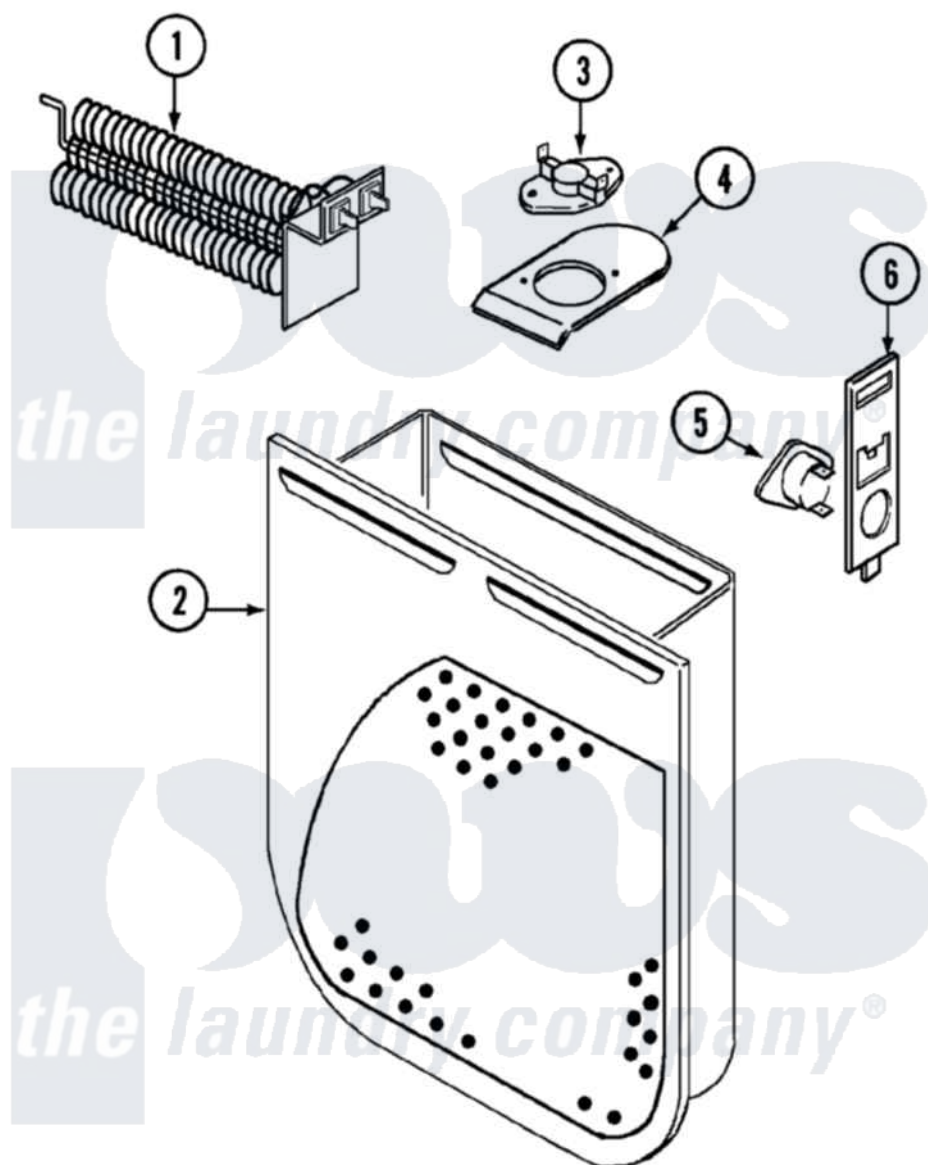

# Magic Chef YE224LM 01 - HEATER

Magic Chef [Residential Magic Chef YE224LM Dryer Parts](#) Parts Diagram 01 - HEATER  
 Click on the part number to view part

Item	Original Part Number	Replaced By	Status	Part Description
1	53-1641	<a href="#">LA-1044</a>		Element
"	<a href="#">25-7863</a>			Screw
2	<a href="#">53-1232</a>			Heater Housing Assembly
3	<a href="#">53-0771</a>			Thermostat, Hi-Limit
"	25-3083	<a href="#">212951</a>		Screw, No.6-32 X 1/4 Inch
4	<a href="#">53-0285</a>			Bracket, Thermostat
"	25-7741	<a href="#">W10116760</a>		Screw
5	<a href="#">LA-1053</a>			Fuse Kit, Thermal
6	<a href="#">53-1181</a>			Bracket, Thermal Fuse