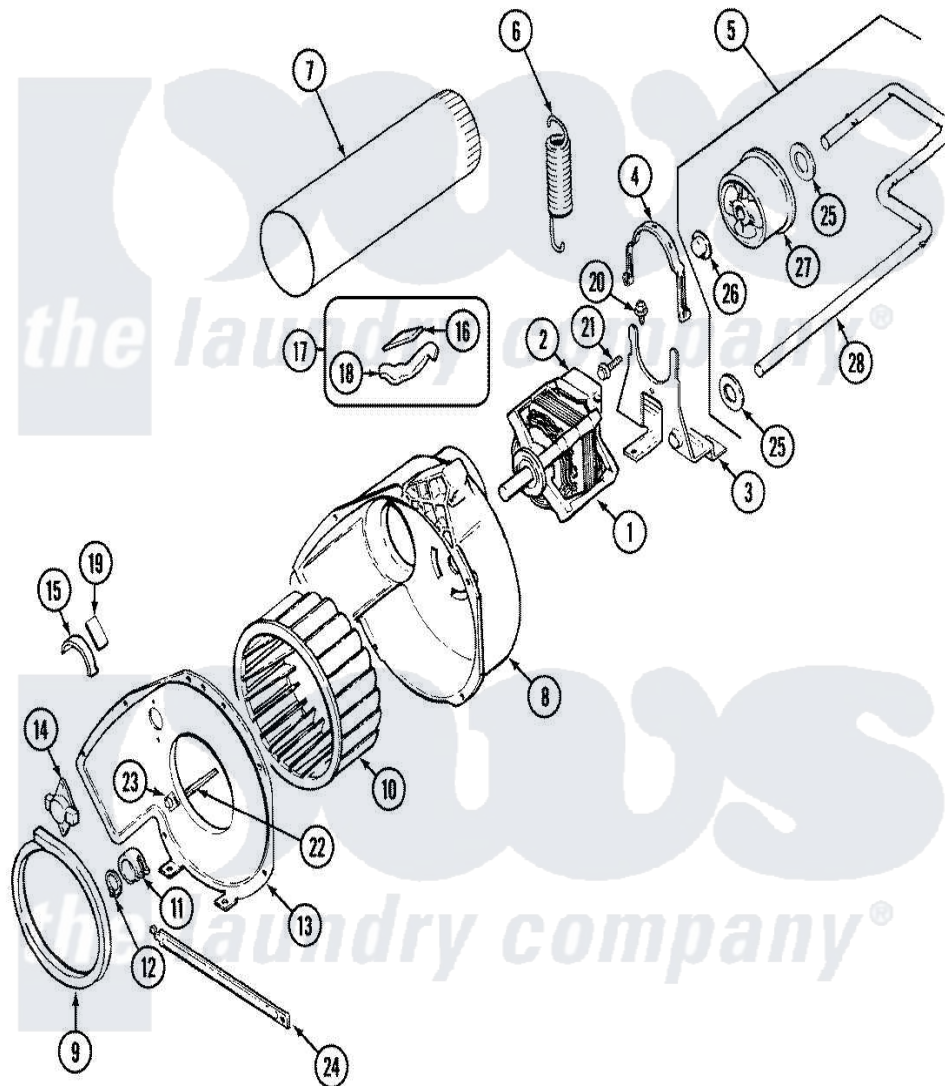

Magic Chef YE224LM 02 - MOTOR & DRIVE

Magic Chef [Residential Magic Chef YE224LM Dryer Parts](#) Parts Diagram 02 - MOTOR & DRIVE
 Click on the part number to view part

Item	Original Part Number	Replaced By	Status	Part Description
1	31001015	W10410996		Motor-Drve
"	31001316	W10410996		Motor-Drve
2	53-0693	53-0332		Motor Switch
3	25-7732	681414		Screw, 10AB X 1/2
"	53-1932	31001570		Bracket, Motor
4	53-0214	660658		Clamp, Motor Mounting 343481 685441
5	53-2287			Idler Assembly
6	53-2209	31001465		Spring, Idler
7	25-2134	W10116760		Screw
"	53-0134			Duct, Exhaust
8	53-1801			Housing, Blower
9	53-0203	12001324		Duct Kit, Collector
10	31001043			Wheel, Blower
"	31001317			Wheel, Blower
11	25-7823	312967		Clamp, Blower Housing
12	25-7855			Ring, Retaining

13	25-7435	33002917	Screw, No.10-16
"	53-1934		Cover, Blower Housing
14	25-2134	W10116760	Screw
"	53-1107		Thermostat, Control
15	53-2273	31001470	Glide, Tumbler
16	53-0724	31001356	Pad, Glide
17	LA-1006		Glide Kit, Tumbler
18	53-2272	31001469	Glide, Tumbler
19	53-1684	31001356	Pad, Glide
20	25-7963	31001571	Screw, 10-24 x 0700 Hxwshrd Ty
21	25-7674		Screw
22	53-1026		Guide, Vane Inlet
23	25-3457		Screw, Sems
24	53-1625		Brace, Tumbler Support
25	25-7815		Washer
26	25-7957		Pushnut
27	53-1628	31001344	Pulley, Idler
28	53-2250	53-2287	Idler Assembly