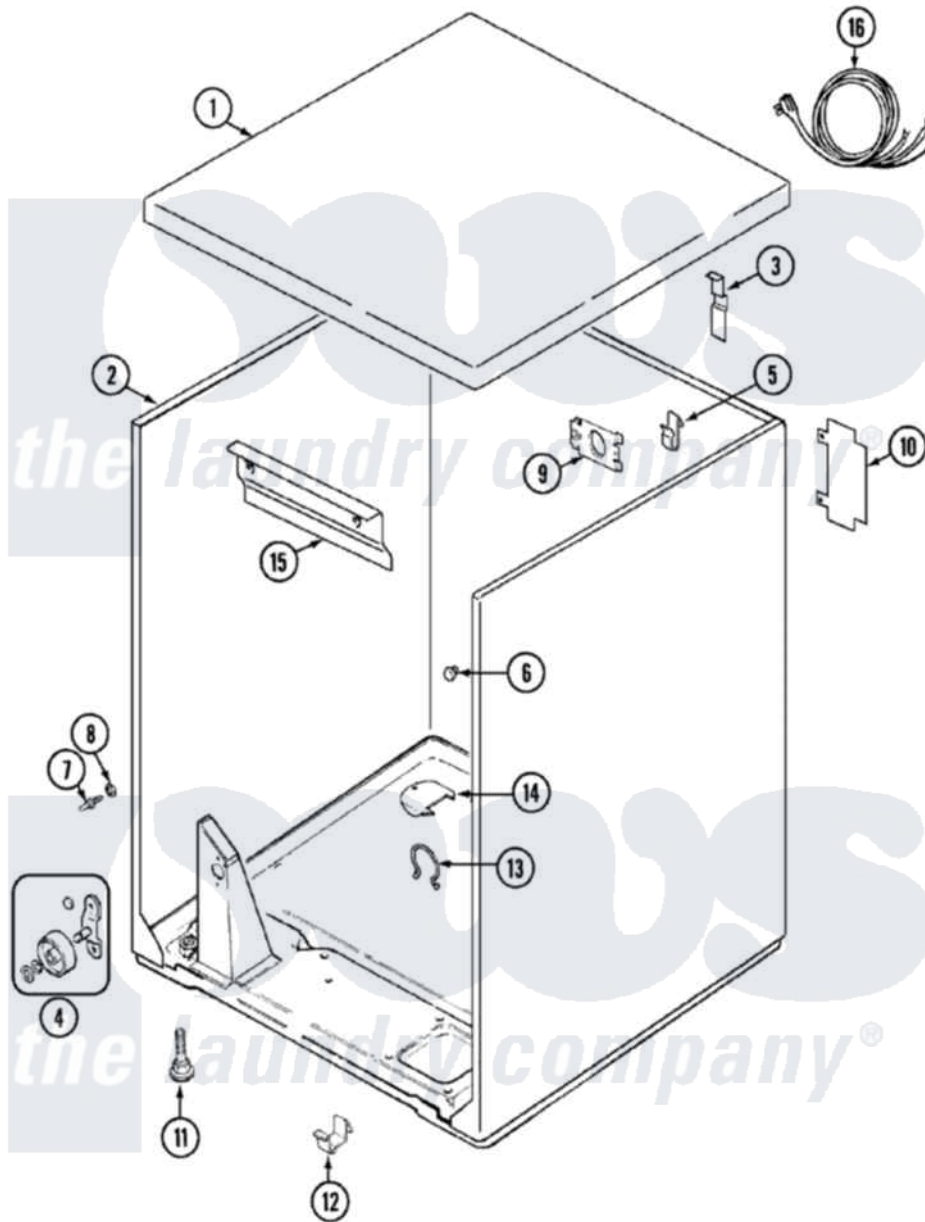

Magic Chef YE224LV 01 - CABINET

Magic Chef [Residential Magic Chef YE224LV Dryer Parts](#) Parts Diagram 01 - CABINET
 Click on the part number to view part

Item	Original Part Number	Replaced By	Status	Part Description
1	53-2435		Not Available	TOP, CABINET
2	53-2559	31001714		Cabinet And Base Assembly
3	25-3092	90767		Screw, 8A X 3/8 HeX Washer Head Tapping
"	63-5712			Hinge, Cabinet Top
4	LA-1007	12002126		Reinforcement Brace/Glide Kit
"	LA-1008			Rr Roller Kit
5	25-3034			Clip, Wiring
6	33-2653			Bumper, Cabinet
7	53-0643			Pin, Locator
8	53-0200			Sleeve, Locator Pin
"	25-0224	3400029		Nut, Adapter Plate
9	53-0135		Not Available	SUPPORT, POWER CORD
"	25-7828	489483		Screw 10-32 X 1/2
10	25-7857	90767		Screw, 8A X 3/8 HeX Washer Head Tapping
"	53-0284			Cover, Terminal

11	25-3457		Screw, Sems
"	63-5519	Not Available	LEG, LEVELING
12	53-0120		Clip, Front Panel
13	25-7027	16515	Clip
14	25-7741	W10116760	Screw
"	53-1921		Shield, Wiring
15	53-0133		Shield, Heat
16	31001019	Not Available	CORD, POWER
"	53-2513		Strain Relief