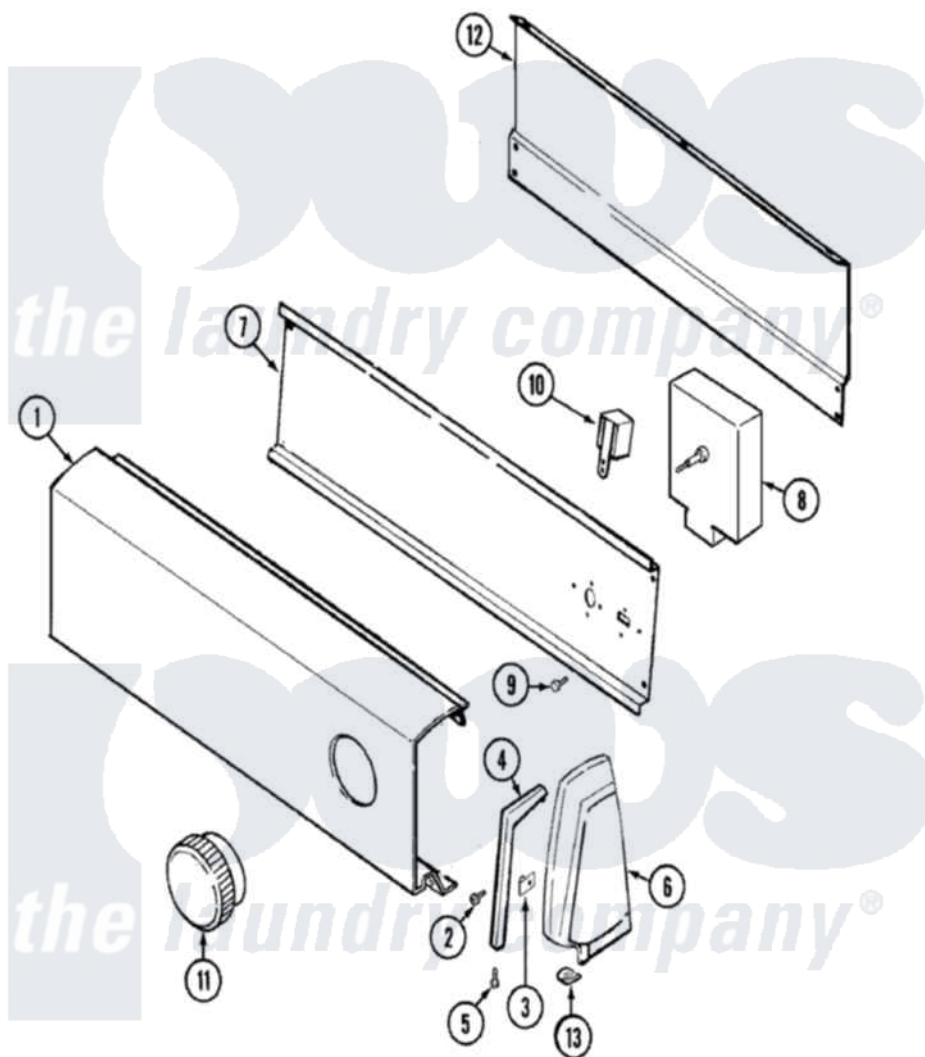

Magic Chef YE224LV 02 - CONTROL PANEL

Magic Chef [Residential Magic Chef YE224LV Dryer Parts](#) Parts Diagram 02 - CONTROL PANEL
 Click on the part number to view part

Item	Original Part Number	Replaced By	Status	Part Description
1	31001147		Not Available	PANEL, CONTROL
2	25-7649	910187		Screw
3	25-7702			Speedclip, End Cap To Control Panel
4	31001054		Not Available	TRIM, ENDCAP (RT WHT)
"	31001055		Not Available	TRIM, ENDCAP (LT WHT)
5	25-7760			Screw
6	35-2669		Not Available	CAP, END (LT)(WHT)
"	35-2668	21001453		Cap- End
7	31001128		Not Available	SHIELD, CONTROL
"	31001193			Pad, Shield
8	31001108			Timer
"	63-6743	31001484		Resistor Assembly
9	31001119	W100116760		Screw
10	53-1639			Buzzer Assembly
"	25-3092	90767		Screw, 8A X 3/8 HeX Washer Head Tapping

11	53-2502		Knob And Skirt Assembly
12	35-2688	21001460	Shield, Rear
"	25-3457		Screw, Sems
"	25-3092	90767	Screw, 8A X 3/8 HeX Washer Head Tapping
13	25-7851		Speedclip, End Cap To Top
14	31001327	Not Available	MANUAL, USE & CARE
"	31001331	Not Available	MANUAL, USE & CARE
15	16000329	Not Available	GUIDE, QUICK REF. - MAGIC CHEF