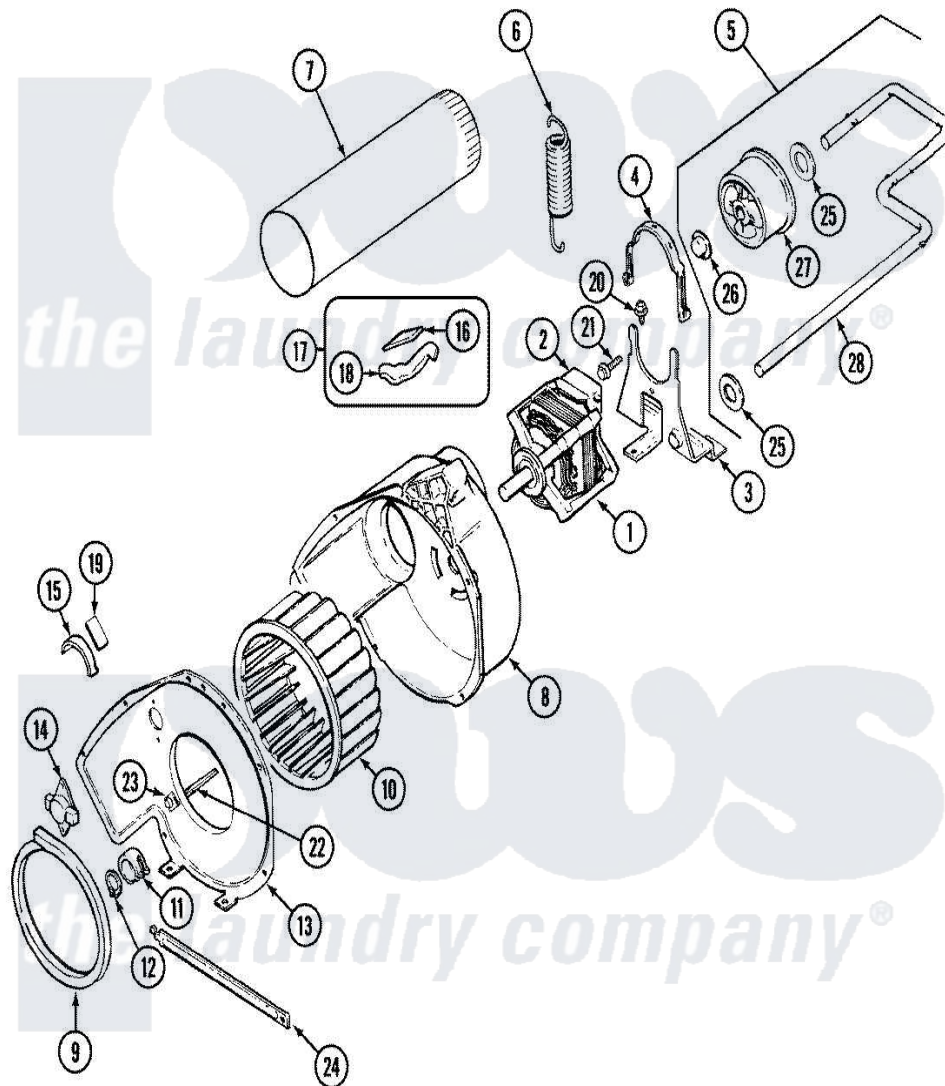

Magic Chef YE224LV 05 - MOTOR & DRIVE

Magic Chef [Residential Magic Chef YE224LV Dryer Parts](#) Parts Diagram 05 - MOTOR & DRIVE
 Click on the part number to view part

Item	Original Part Number	Replaced By	Status	Part Description
1	31001015	W10410996		Motor-Drve
"	31001316	W10410996		Motor-Drve
2	53-0693	53-0332		Motor Switch
3	25-7732	681414		Screw, 10AB X 1/2
"	53-1932	31001570		Bracket, Motor
4	53-0214	660658		Clamp, Motor Mounting 343481 685441
5	53-2287			Idler Assembly
6	53-2209	31001465		Spring, Idler
7	25-2134	W10116760		Screw
"	53-0134			Duct, Exhaust
8	53-1801			Housing, Blower
9	53-0203	12001324		Duct Kit, Collector
10	31001043			Wheel, Blower
"	31001317			Wheel, Blower
11	25-7823	312967		Clamp, Blower Housing
12	25-7855			Ring, Retaining

13	25-7435	33002917	Screw, No.10-16
"	53-1934		Cover, Blower Housing
14	25-2134	W10116760	Screw
"	53-1107		Thermostat, Control
15	53-2273	31001470	Glide, Tumbler
16	53-0724	31001356	Pad, Glide
17	LA-1006		Glide Kit, Tumbler
18	53-2272	31001469	Glide, Tumbler
19	53-1684	31001356	Pad, Glide
20	25-7963	31001571	Screw, 10-24 x 0700 Hxwshrd Ty
21	25-7674		Screw
22	53-1026		Guide, Vane Inlet
23	25-3457		Screw, Sems
24	53-1625		Brace, Tumbler Support
25	25-7815		Washer
26	25-7957		Pushnut
27	53-1628	31001344	Pulley, Idler
28	53-2250	53-2287	Idler Assembly