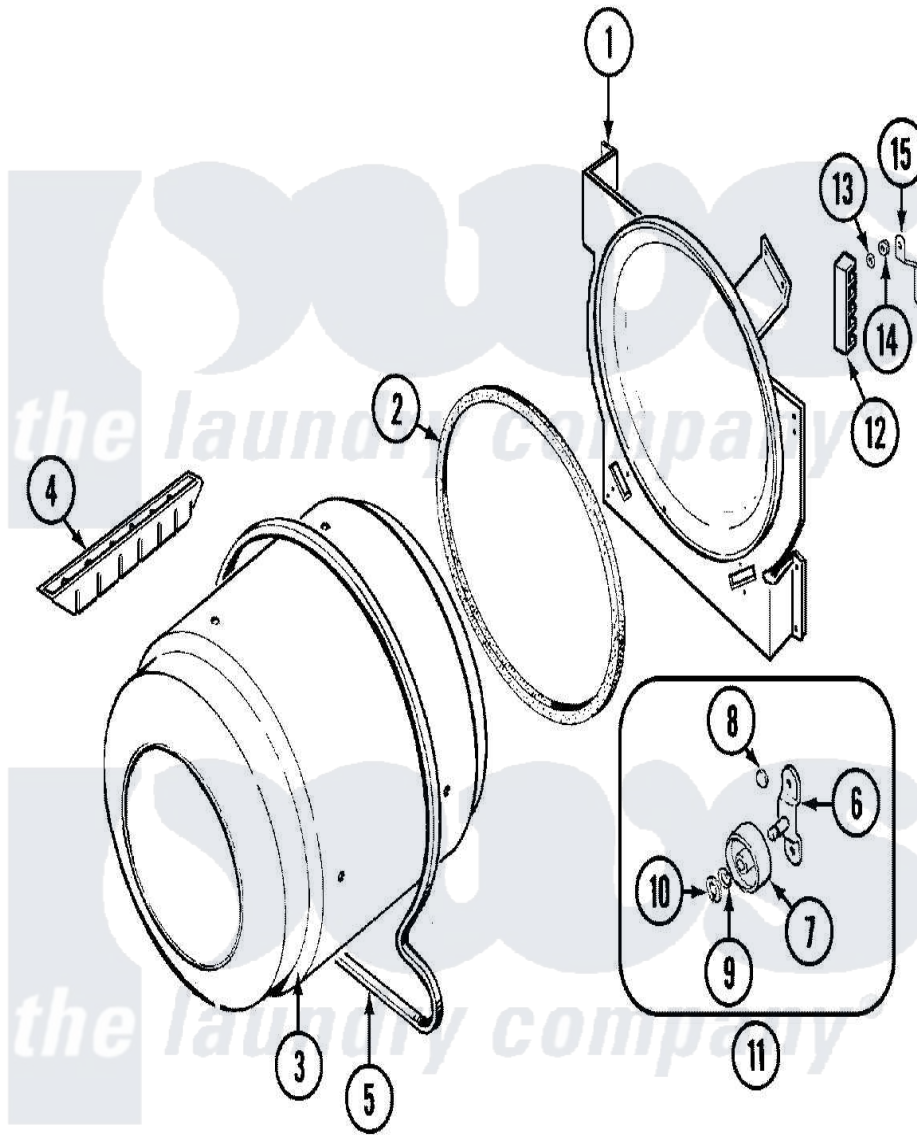

Magic Chef YE224LV 06 - TUMBLER

Magic Chef [Residential Magic Chef YE224LV Dryer Parts](#) Parts Diagram 06 - TUMBLER
 Click on the part number to view part

Item	Original Part Number	Replaced By	Status	Part Description
1	25-7733	681414		Screw, 10AB X 1/2
"	LA-1054			Dryer Bulkhead Kit
2	53-0281	31001747		Seal Assembly
3	53-1250			Cylinder
4	25-7759	3196164		Screw
"	Y02100002		Not Available	BAFFLE (WHT)
5	31531589	341241		Belt
6	25-7101	3351614		Screw, Gearcase Cover Mounting
"	53-0197			Support Assembly-Cylinder Rear
7	31001096			Roller
8	25-7813			Spacer
9	25-7814			Washer
10	25-7854			Ring, Retaining
11	LA-1008			Rr Roller Kit
12	53-1518			Block, Terminal

"	25-7952	3400074	Screw
13	25-3122		Washer, Flat
14	25-7808	21001837	Nut, Lock W/Nylon Insert
"	25-0027	112432	Nut
15	53-0965		Not Available STRAP, GROUND