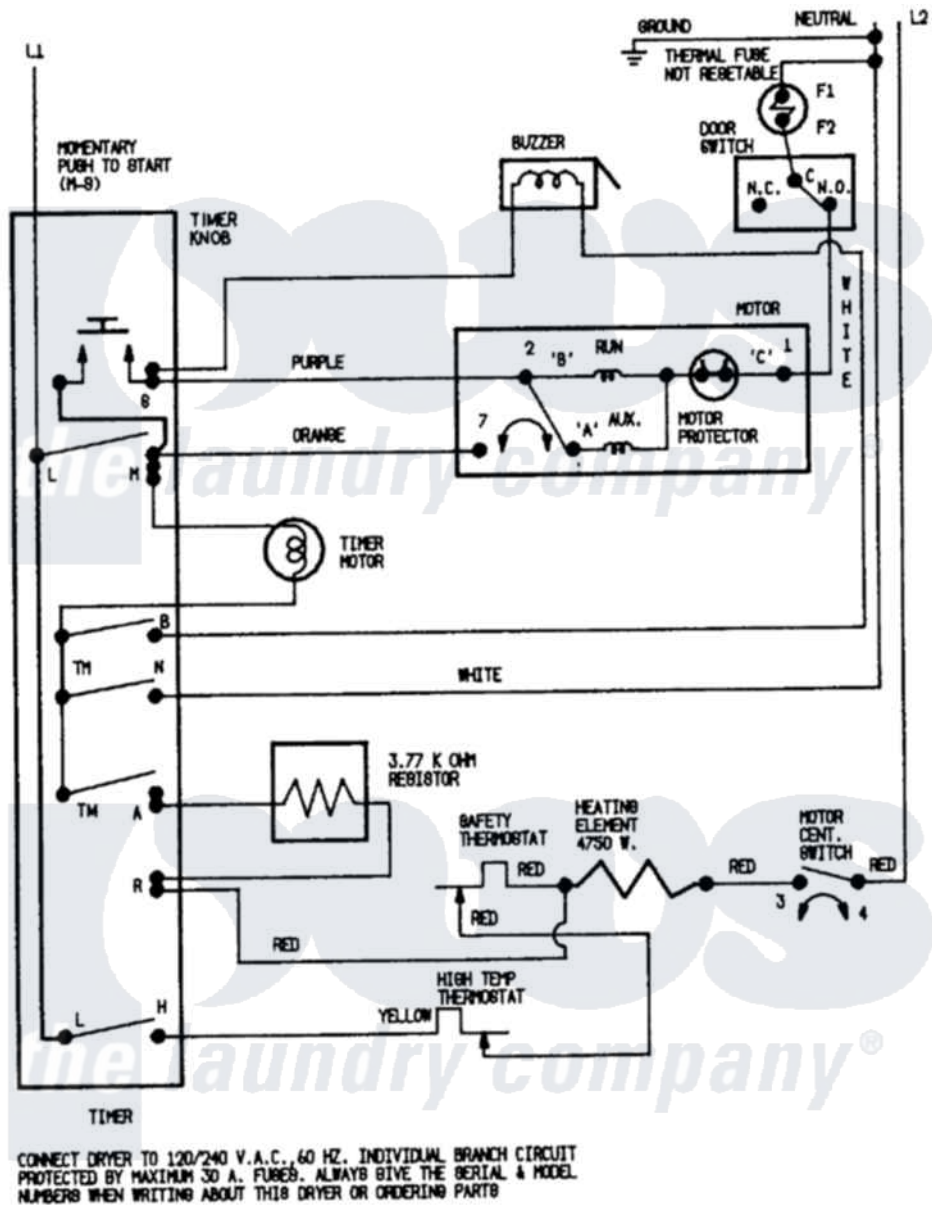

Magic Chef YE224LV 07 - WIRING INFORMATION

Magic Chef [Residential Magic Chef YE224LV Dryer Parts](#) Parts Diagram 07 - WIRING INFORMATION
 Click on the part number to view part

Item	Original Part Number	Replaced By	Status	Part Description
NI	15001255		Not Available	WIRING INFORMATION