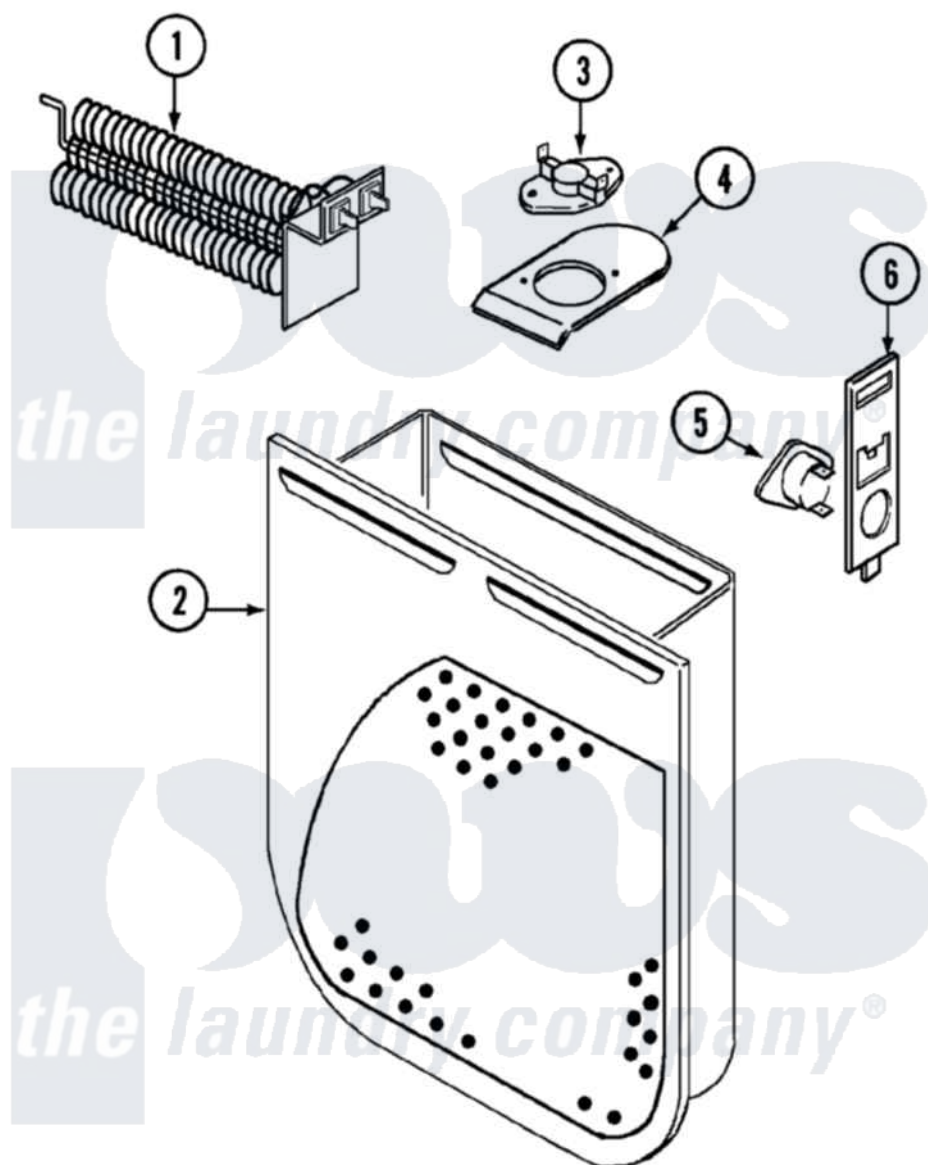

Magic Chef YE224LVC 04 - HEATER

Magic Chef [Residential Magic Chef YE224LVC Dryer Parts](#) Parts Diagram 04 - HEATER
 Click on the part number to view part

Item	Original Part Number	Replaced By	Status	Part Description
1	53-1641	LA-1044		Element
"	25-7863			Screw
2	53-1232			Heater Housing Assembly
3	53-0771			Thermostat, Hi-Limit
"	25-3083	212951		Screw, No.6-32 X 1/4 Inch
4	53-0285			Bracket, Thermostat
"	25-7741	W10116760		Screw
5	LA-1053			Fuse Kit, Thermal
6	53-1181			Bracket, Thermal Fuse