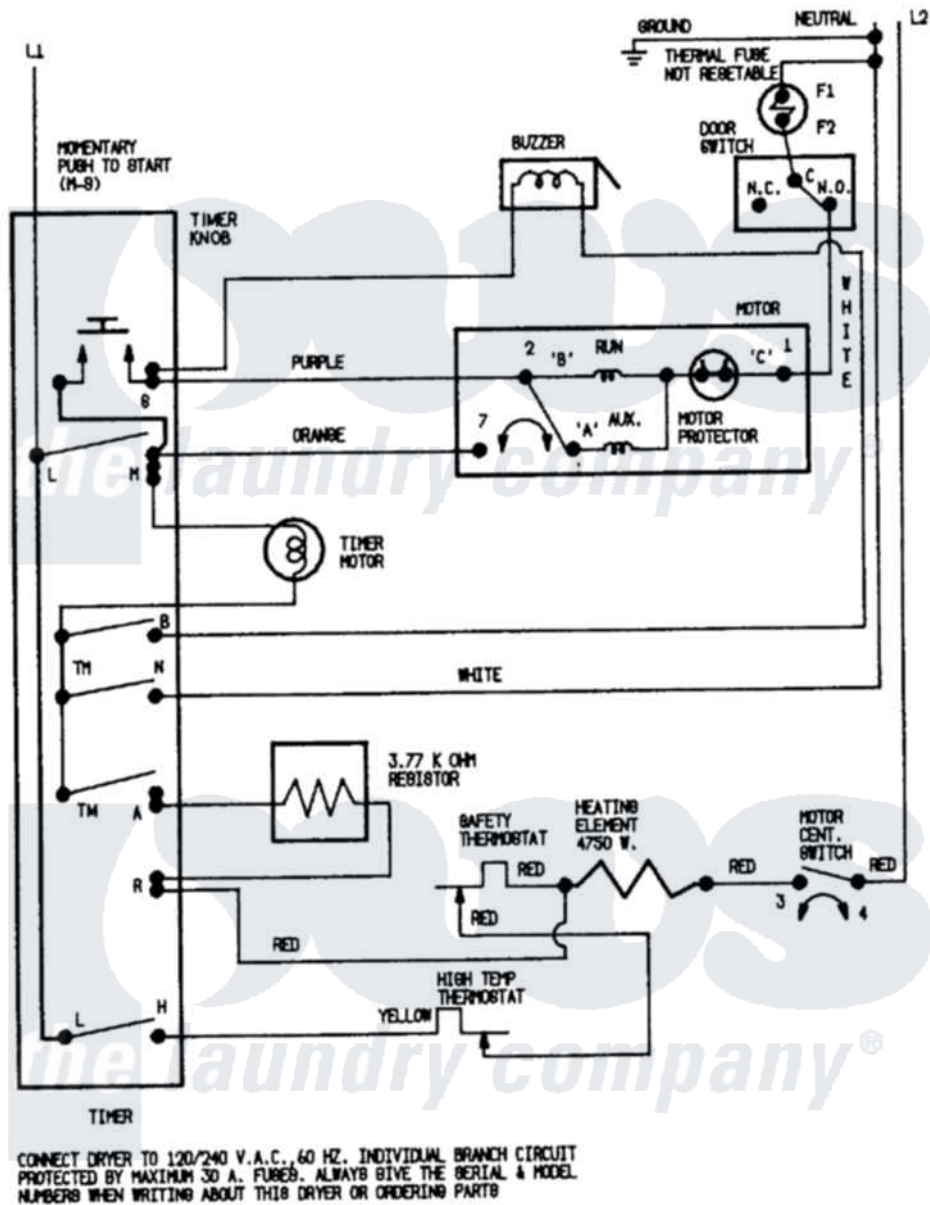

Magic Chef YE224LVC 07 - WIRING INFORMATION

Magic Chef [Residential Magic Chef YE224LVC Dryer Parts](#) Parts Diagram 07 - WIRING INFORMATION
 Click on the part number to view part

| Item | Original Part Number | Replaced By | Status | Part Description |
|------|----------------------|-------------|---------------|--------------------|
| NI | 15001255 | | Not Available | WIRING INFORMATION |