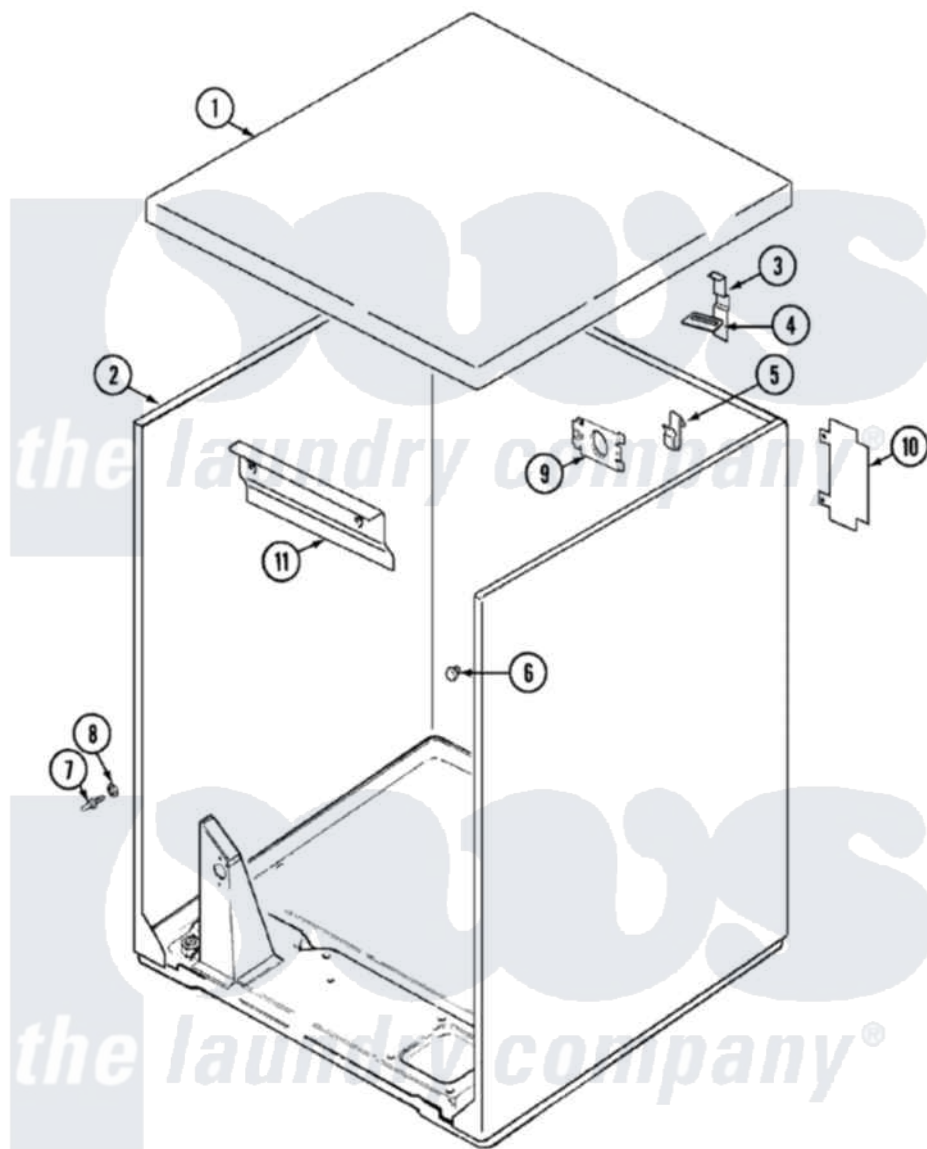

Magic Chef YE225LM 01 - CABINET

Magic Chef [Residential Magic Chef YE225LM Dryer Parts](#) Parts Diagram 01 - CABINET

[Click on the part number to view part](#)

Item	Original Part Number	Replaced By	Status	Part Description
1	53-2435-24			Top, Cabinet
2	53-2559-24	31001715		Cabinet And Base Assembly
3	63-5712			Hinge, Cabinet Top
4	33-0930			Pad, Top Hinge
"	25-3092	90767		Screw, 8A X 3/8 HeX Washer Head Tapping
5	25-3034			Clip, Wiring
6	33-2653			Bumper, Cabinet
7	63-6148	53-0643		Pin, Locator
8	53-0200			Sleeve, Locator Pin
"	25-0224	3400029		Nut, Adapter Plate
9	53-0135		Not Available	SUPPORT, POWER CORD
10	53-0136			Cover, Supply Cord
"	25-7857	90767		Screw, 8A X 3/8 HeX Washer Head Tapping
11	53-0133			Shield, Heat