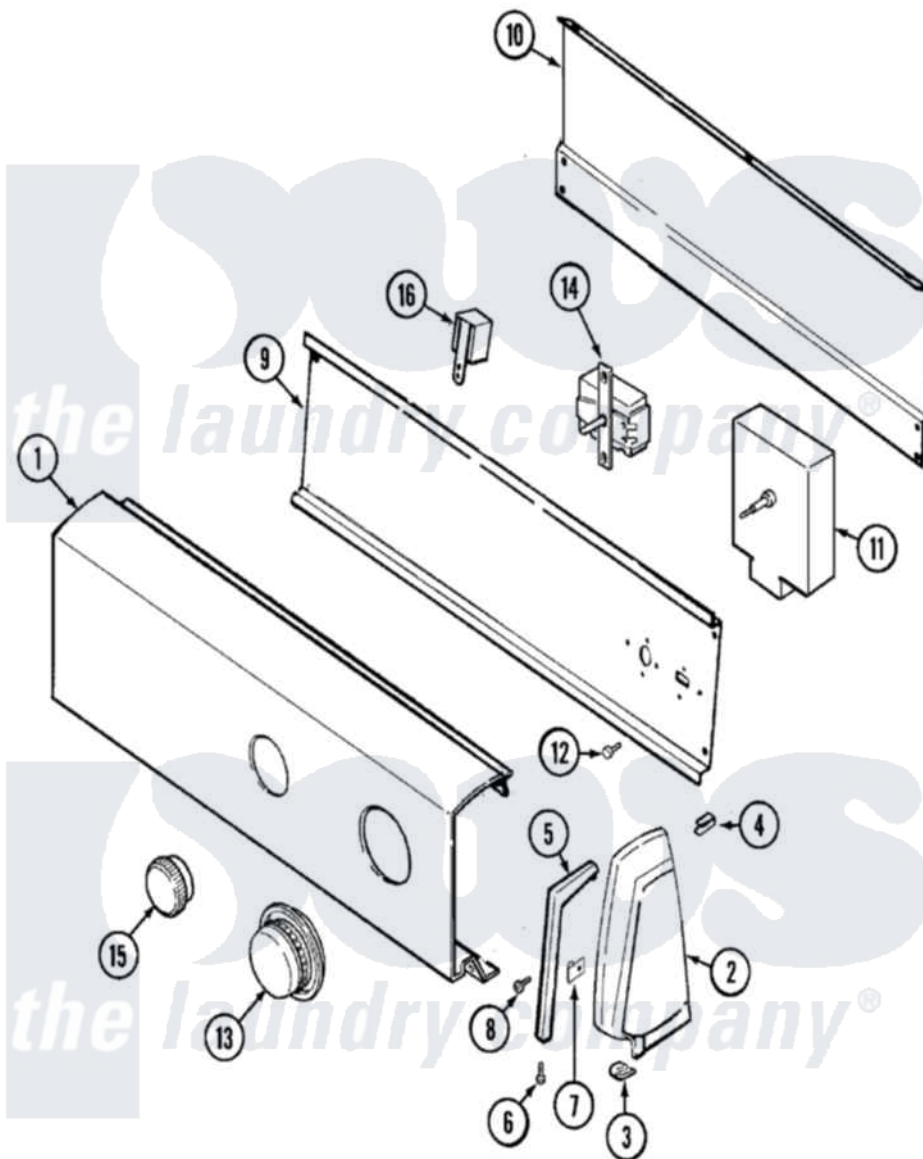

Magic Chef YE225LM 02 - CONTROL PANEL

Magic Chef [Residential Magic Chef YE225LM Dryer Parts](#) Parts Diagram 02 - CONTROL PANEL
 Click on the part number to view part

Item	Original Part Number	Replaced By	Status	Part Description
1	31001135		Not Available	PANEL, CONTROL
2	25-7851			Speedclip, End Cap To Top
"	21001069	12002263		Endcap Kit
"	21001070	21001456		Cap- End
"	25-3092	90767		Screw, 8A X 3/8 HeX Washer Head Tapping
"	25-7649	910187		Screw
3	25-7697	25-2219		Screw
"	25-7851			Speedclip, End Cap To Top
4	25-7852			Speedclip, Rr Shld To End Cap
"	25-7435	33002917		Screw, No.10-16
5	31001057		Not Available	TRIM, ENDCAP (LT)(ALM)
"	31001056		Not Available	TRIM, ENDCAP (RT)(ALM)
6	25-7760			Screw
7	25-7702			Speedclip, End Cap To Control Panel

8	25-3092	90767	Screw, 8A X 3/8 HeX Washer Head Tapping
9	31001146	31001193	Pad, Shield
"	31001128		Not Available SHIELD, CONTROL
10	35-2688	21001460	Shield, Rear
11	53-1758		Timer
"	63-6743	31001484	Resistor Assembly
12	31001119	W10116760	Screw
13	31001089		Not Available KNOB & SKIRT ASSY.
14	25-3092	90767	Screw, 8A X 3/8 HeX Washer Head Tapping
"	31001150		Not Available SWITCH, HEAT
15	21001119		Knob, Selector
16	25-3092	90767	Screw, 8A X 3/8 HeX Washer Head Tapping
"	53-1639		Buzzer Assembly
17	31001050		Not Available MANUAL, USE & CARE
"	31001149		Not Available MANUAL, USE & CARE
18	16000329		Not Available GUIDE, QUICK REF. - MAGIC CHEF