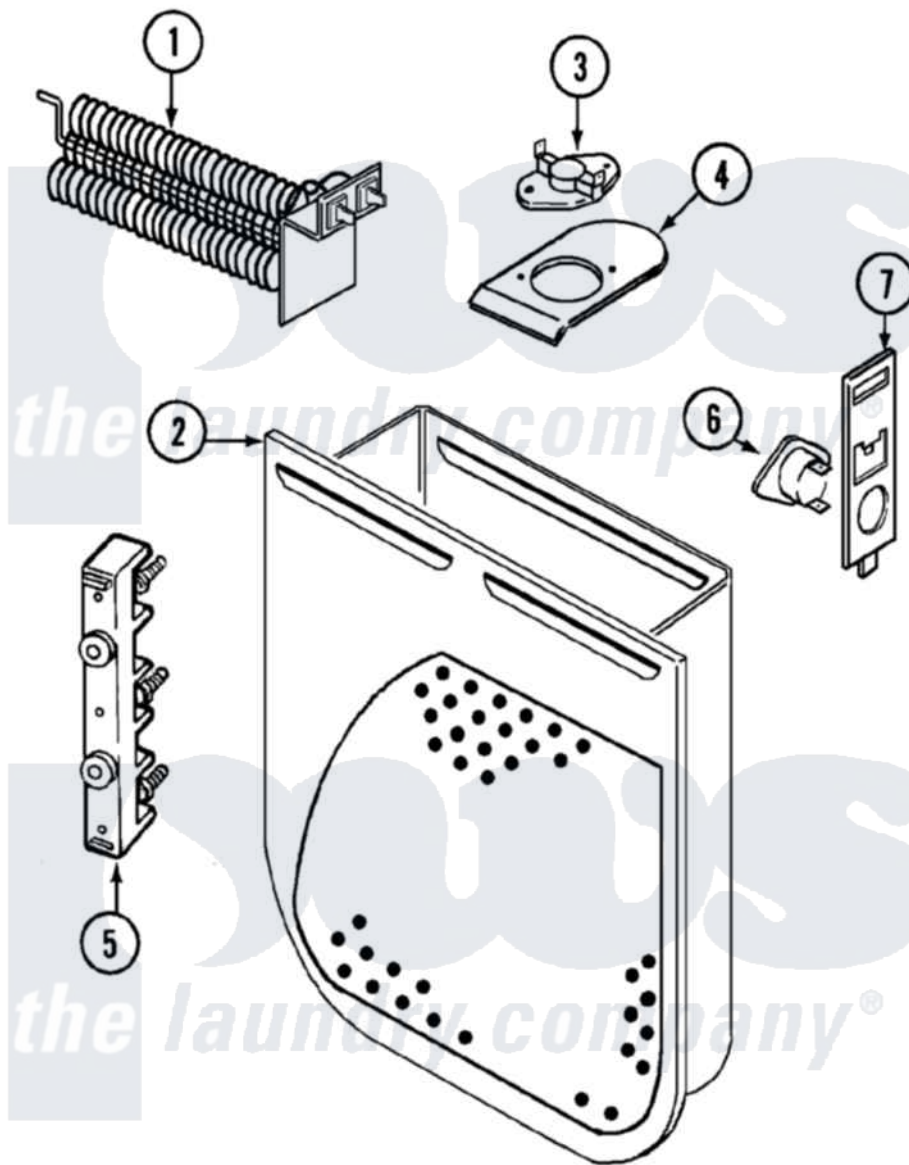

Magic Chef YE225LM 04 - HEATER

Magic Chef [Residential Magic Chef YE225LM Dryer Parts](#) Parts Diagram 04 - HEATER
 Click on the part number to view part

Item	Original Part Number	Replaced By	Status	Part Description
1	53-1641	LA-1044		Element
"	25-7863			Screw
2	53-1232			Heater Housing Assembly
3	53-0771			Thermostat, Hi-Limit
"	25-3083	212951		Screw, No.6-32 X 1/4 Inch
4	53-0285			Bracket, Thermostat
"	25-7741	W10116760		Screw
5	53-0166	53-1518		Block, Terminal
"	25-7803	3400074		Screw
"	25-6124		Not Available	NUT
"	25-3123		Not Available	WASHER, CUP
"	25-3122			Washer, Flat
"	25-0027	112432		Nut
6	53-1182			Fuse, Thermal
7	53-1181			Bracket, Thermal Fuse