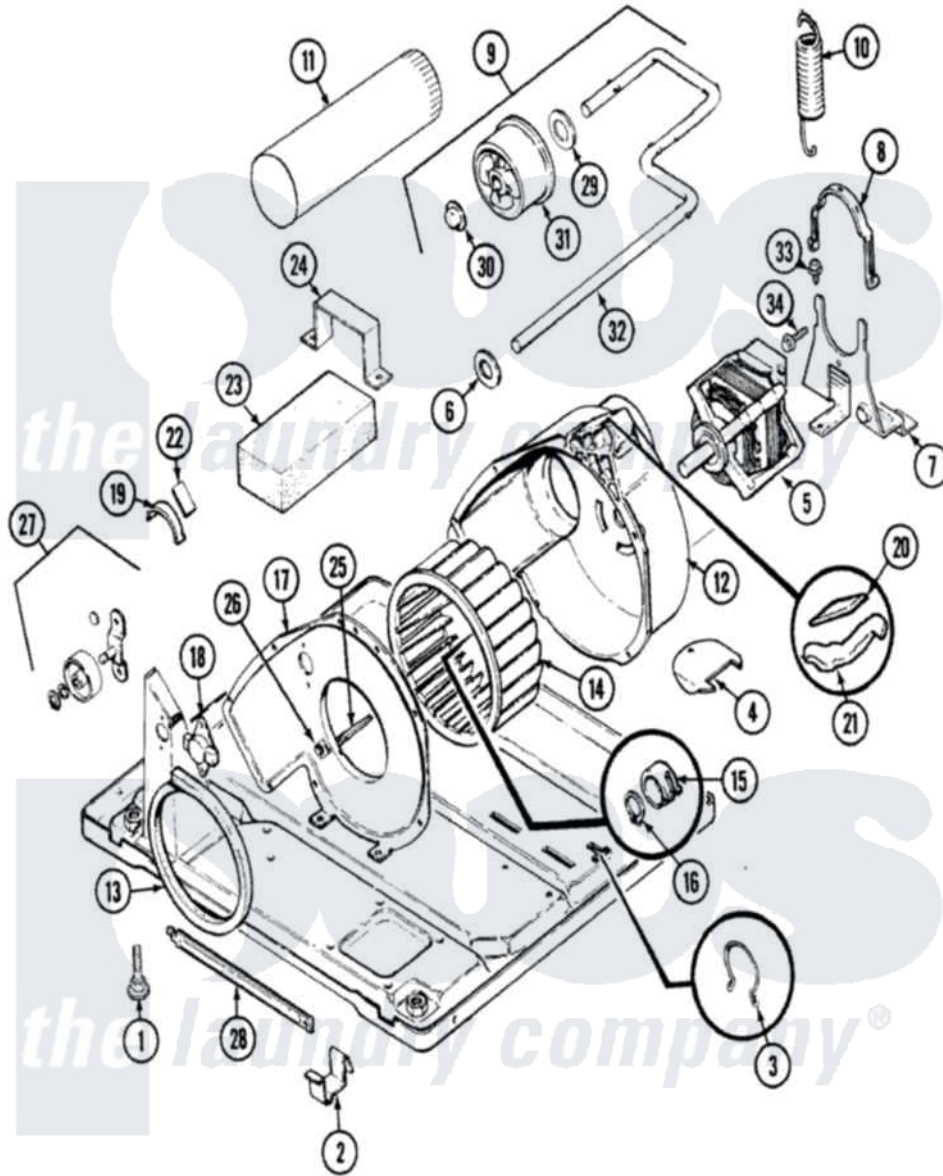

Magic Chef YE225LM 05 - MOTOR & DRIVE

Magic Chef [Residential Magic Chef YE225LM Dryer Parts](#) Parts Diagram 05 - MOTOR & DRIVE
 Click on the part number to view part

Item	Original Part Number	Replaced By	Status	Part Description
1	63-5519		Not Available	LEG, LEVELING
2	53-0120			Clip, Front Panel
3	25-7027	16515		Clip
4	25-7741	W10116760		Screw
"	53-1921			Shield, Wiring
5	31001015	W10410996		Motor-Drive
"	53-0932	31001535		Pulley, Motor
"	31001316	W10410996		Motor-Drive
6	25-7815			Washer
7	53-1932	31001570		Bracket, Motor
"	25-7811		Not Available	SCREW
8	53-0214	660658		Clamp, Motor Mounting 343481 685441
9	53-2287			Idler Assembly
10	53-2209	31001465		Spring, Idler
11	25-2134	W10116760		Screw
"	53-0134			Duct, Exhaust

12	53-1801		Housing, Blower
13	53-0203	12001324	Duct Kit, Collector
14	31001043		Wheel, Blower
"	31001317		Wheel, Blower
15	25-7823	312967	Clamp, Blower Housing
16	25-7855		Ring, Retaining
17	53-1934		Cover, Blower Housing
"	25-7807	33002917	Screw, No.10-16
18	25-2134	W10116760	Screw
"	53-1107		Thermostat, Control
19	53-2273	31001470	Glide, Tumbler
"	LA-1006		Glide Kit, Tumbler
20	53-0724	31001356	Pad, Glide
21	53-2272	31001469	Glide, Tumbler
22	53-1684	31001356	Pad, Glide
25	53-1026		Guide, Vane Inlet
26	25-3457		Screw, Sems
27	LA-1008		Rr Roller Kit
"	LA-1007	12002126	Reinforcement Brace/Glide Kit
28	53-1625		Brace, Tumbler Support
29	25-7815		Washer
30	25-7957		Pushnut
31	53-1628	31001344	Pulley, Idler
32	53-2250	53-2287	Idler Assembly
33	25-7699	Not Available	STRAIN RELIEF
34	25-7674		Screw