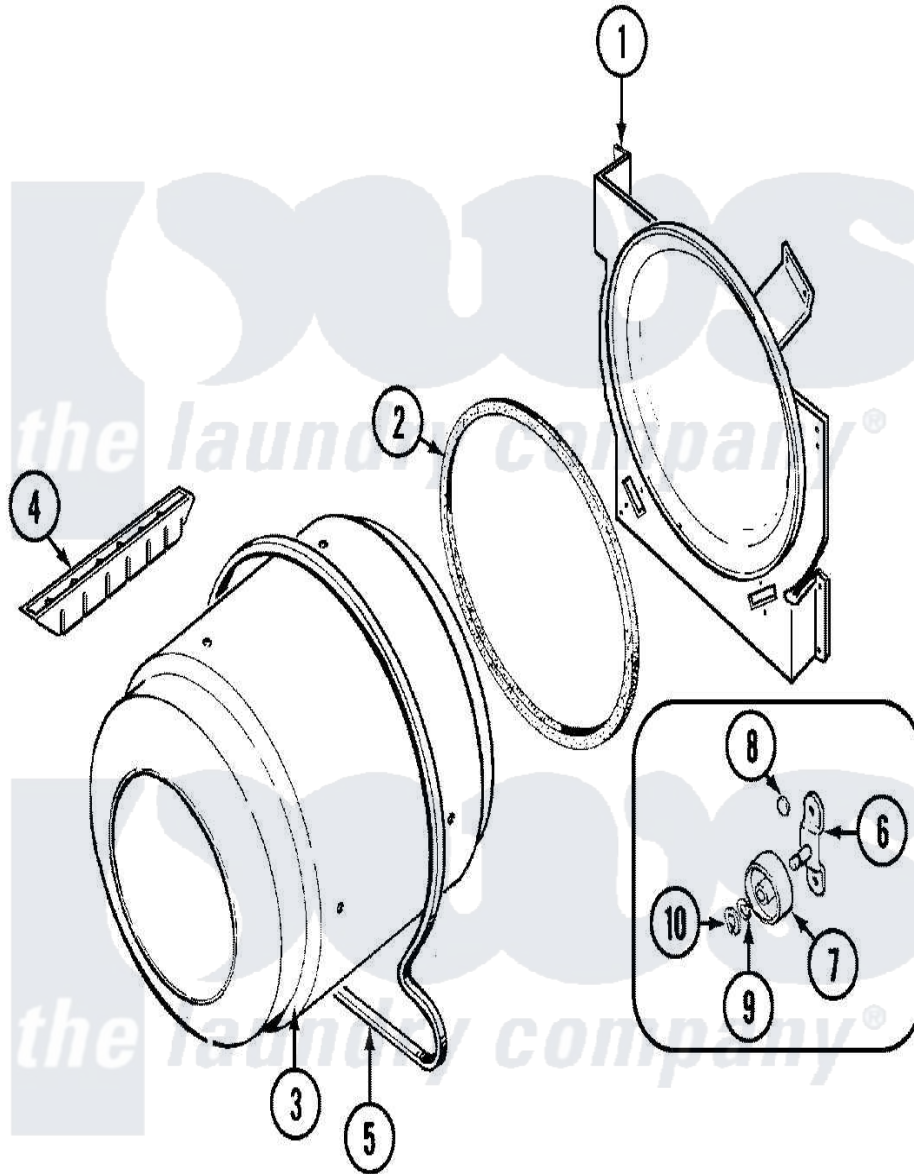

# Magic Chef YE225LM 06 - TUMBLER

Magic Chef [Residential Magic Chef YE225LM Dryer Parts](#) Parts Diagram 06 - TUMBLER  
 Click on the part number to view part

Item	Original Part Number	Replaced By	Status	Part Description
1	<a href="#">LA-1054</a>			Dryer Bulkhead Kit
"	25-7733	<a href="#">681414</a>		Screw, 10AB X 1/2
2	53-0282	<a href="#">31001637</a>		Seal Assembly, Cylinder Front
3	<a href="#">53-1250</a>			Cylinder
4	25-7759	<a href="#">3196164</a>		Screw
"	Y02100002		Not Available	BAFFLE (WHT)
5	31531589	<a href="#">341241</a>		Belt
6	<a href="#">53-0197</a>			Support Assembly-Cylinder Rear
"	25-7101	<a href="#">3351614</a>		Screw, Gearcase Cover Mounting
7	<a href="#">31001096</a>			Roller
8	<a href="#">25-7813</a>			Spacer
9	<a href="#">25-7814</a>			Washer
10	<a href="#">LA-1008</a>			Rr Roller Kit
"	<a href="#">25-7854</a>			Ring, Retaining