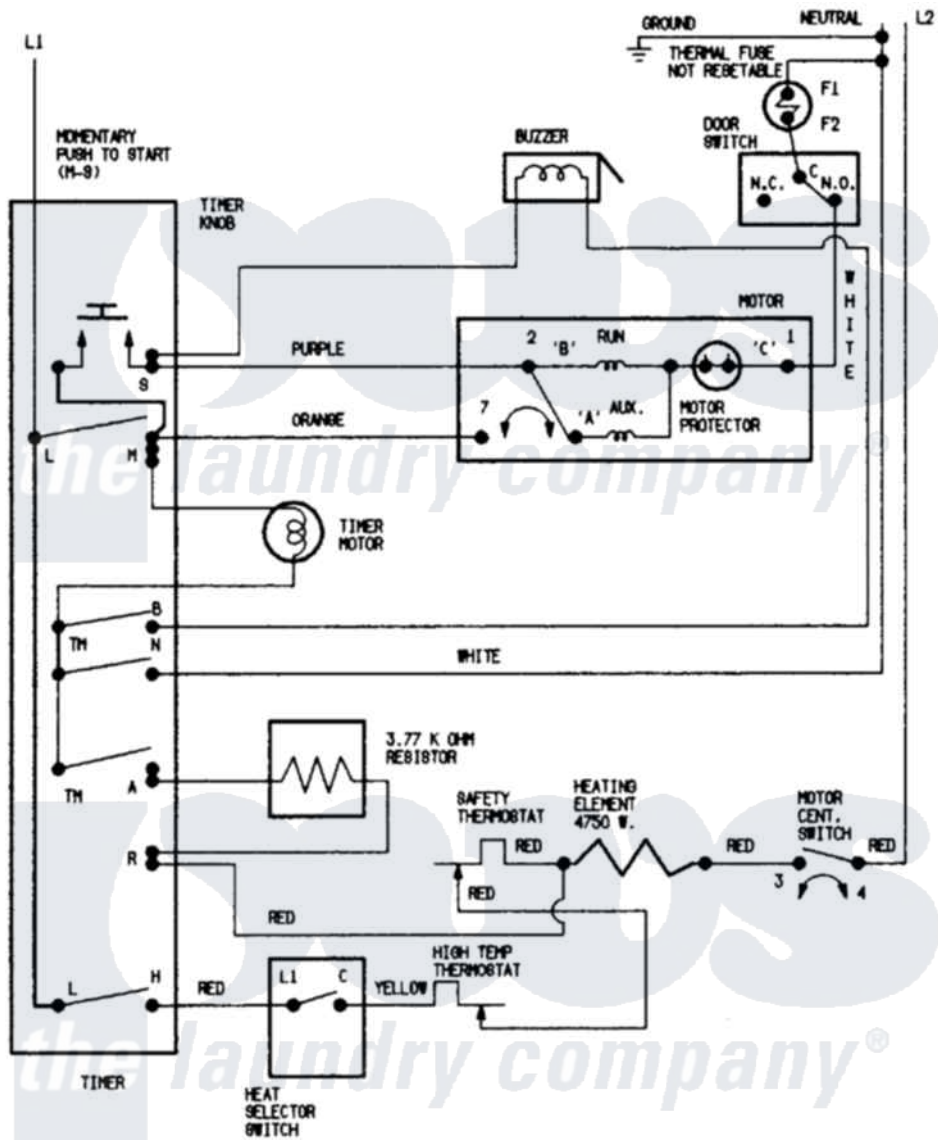

Magic Chef YE225LM 07 - WIRING INFORMATION

CONNECT DRYER TO 120/240 V.A.C., 60 HZ. INDIVIDUAL BRANCH CIRCUIT PROTECTED BY MAXIMUM 30 A. FUSES. ALWAYS GIVE THE SERIAL & MODEL NUMBERS WHEN WRITING ABOUT THIS DRYER OR ORDERING PARTS.

Magic Chef [Residential Magic Chef YE225LM Dryer Parts](#) Parts Diagram 07 - WIRING INFORMATION
 Click on the part number to view part

Item	Original Part Number	Replaced By	Status	Part Description
NI	15002018		Not Available	WIRING INFORMATION
"	15001253		Not Available	WIRING INFORMATION