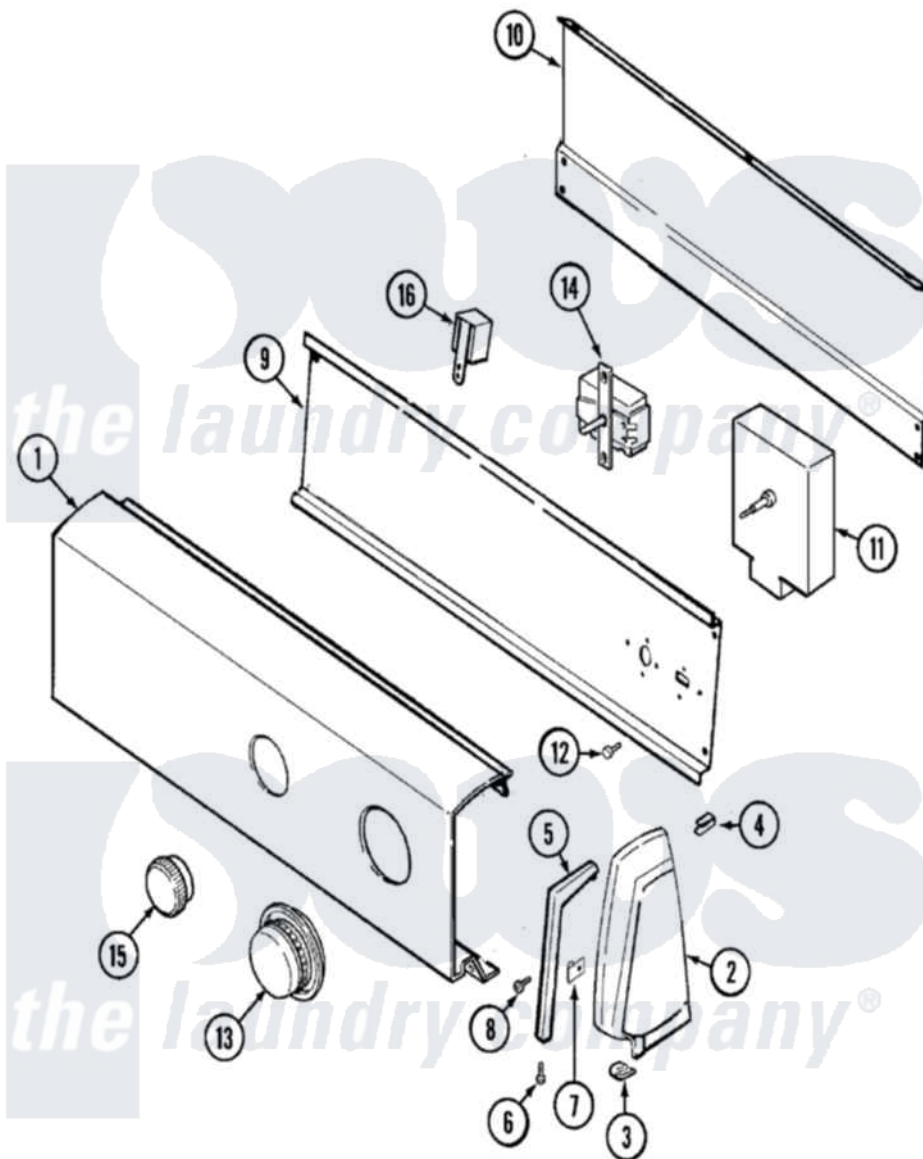

Magic Chef YE225LV 02 - CONTROL PANEL

Magic Chef [Residential Magic Chef YE225LV Dryer Parts](#) Parts Diagram 02 - CONTROL PANEL
 Click on the part number to view part

Item	Original Part Number	Replaced By	Status	Part Description
1	31001136			Panel, Control
2	25-3092	90767		Screw, 8A X 3/8 HeX Washer Head Tapping
"	25-7649	910187		Screw
"	25-7851			Speedclip, End Cap To Top
"	35-2669		Not Available	CAP, END (LT)(WHT)
"	35-2668	21001453		Cap- End
3	25-7697	25-2219		Screw
"	25-7851			Speedclip, End Cap To Top
4	25-7435	33002917		Screw, No.10-16
"	25-7852			Speedclip, Rr Shld To End Cap
5	31001055		Not Available	TRIM, ENDCAP (LT WHT)
"	31001054		Not Available	TRIM, ENDCAP (RT WHT)
6	25-7760			Screw
7	25-7702			Speedclip, End Cap To Control Panel

8	25-3092	90767	Screw, 8A X 3/8 HeX Washer Head Tapping
9	31001146	31001193	Pad, Shield
"	31001128		Not Available SHIELD, CONTROL
10	35-2688	21001460	Shield, Rear
11	63-6743	31001484	Resistor Assembly
"	53-1758		Timer
12	31001119	W10116760	Screw
13	53-2502		Knob And Skirt Assembly
14	31001150		Not Available SWITCH, HEAT
"	25-3092	90767	Screw, 8A X 3/8 HeX Washer Head Tapping
15	35-3961	21001239	Knob, Selector
16	25-3092	90767	Screw, 8A X 3/8 HeX Washer Head Tapping
"	53-1639		Buzzer Assembly
17	31001149		Not Available MANUAL, USE & CARE
"	31001050		Not Available MANUAL, USE & CARE
18	16000329		Not Available GUIDE, QUICK REF. - MAGIC CHEF