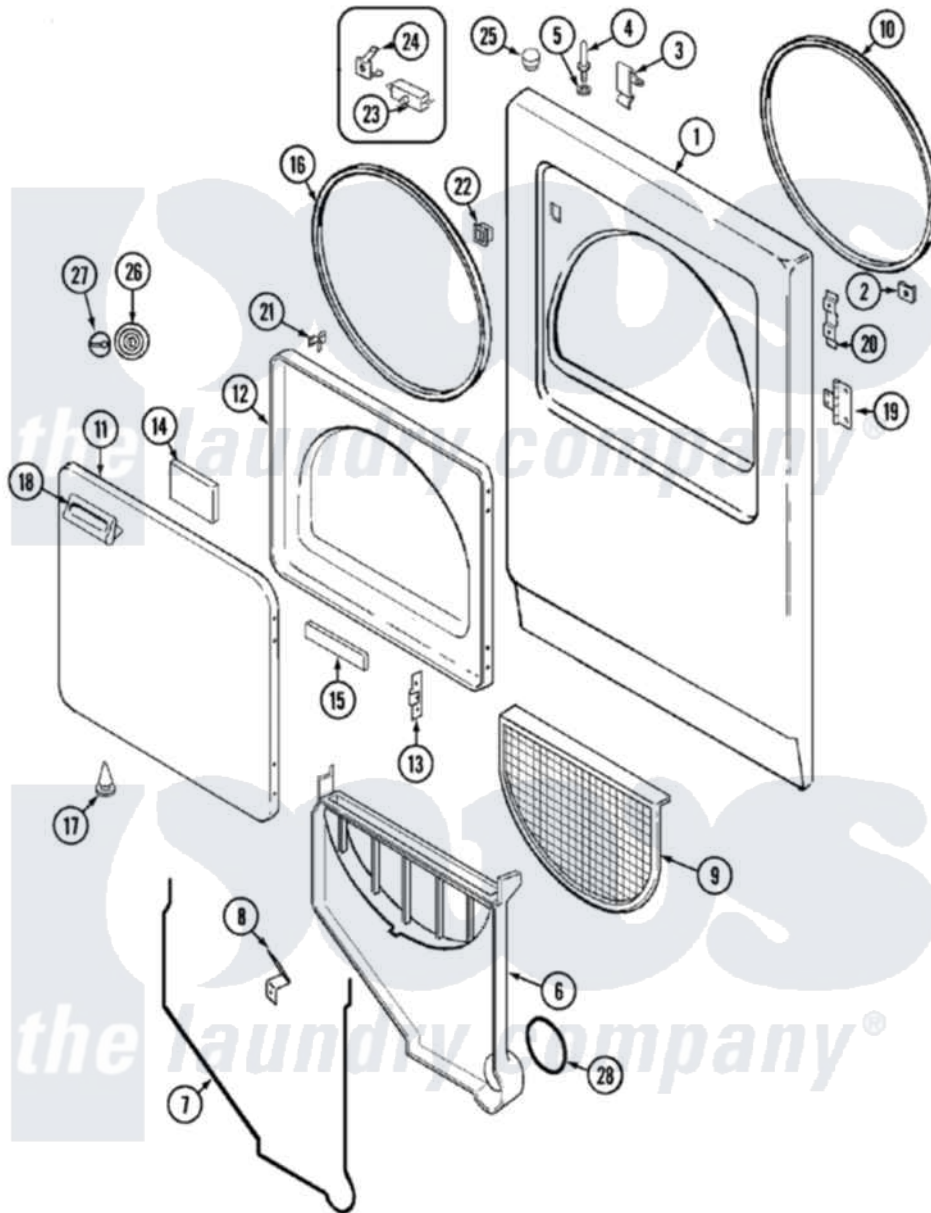

# Magic Chef YE225LV 03 - DOOR

Magic Chef [Residential Magic Chef YE225LV Dryer Parts](#) Parts Diagram 03 - DOOR  
 Click on the part number to view part

Item	Original Part Number	Replaced By	Status	Part Description
1	53-0726	<a href="#">31001771</a>		Panel, Front
2	25-7817		Not Available	CLIP, U-TYPE
"	25-7820	<a href="#">489478</a>		Screw, 8 X 1/2
3	<a href="#">25-7220</a>			Clip, Cabinet Top
4	<a href="#">53-0643</a>			Pin, Locator
5	<a href="#">53-0200</a>			Sleeve, Locator Pin
"	25-0224	<a href="#">3400029</a>		Nut, Adapter Plate
6	53-1299	<a href="#">12001324</a>		Duct Kit, Collector
"	25-7810	<a href="#">415013-35</a>		Screw
7	<a href="#">53-0204</a>			Seal
8	<a href="#">53-0123</a>			Clip
9	<a href="#">53-0918</a>			Filter, Lint
10	53-1756	<a href="#">31001747</a>		Seal Assembly
11	<a href="#">53-0154</a>			Panel, Outer Door
12	53-0912		Not Available	PANEL, INNER DOOR (WHT)
13	<a href="#">53-0119</a>			Clip, Hinge

14	<a href="#">53-1490</a>		Door Pad
15	<a href="#">53-1491</a>		Door Pad
16	53-0648	<a href="#">31001529</a>	Seal, Door
"	25-7770	<a href="#">3196169</a>	Screw, Element
17	<a href="#">25-7889</a>		Plug Button
18	<a href="#">53-0927</a>		Handle, Door
"	53-0928	<a href="#">53-0927</a>	Handle, Door
"	25-7810	<a href="#">415013-35</a>	Screw
19	<a href="#">53-1492</a>		Hinge, Dryer Door
"	<a href="#">25-7809</a>		Screw, No.6-20 1/2 Flthd Torx
20	53-0121	Not Available	TWIN NUT
21	53-2364	<a href="#">LA-1003</a>	Door Catch Kit
"	<a href="#">LA-1003</a>		Door Catch Kit
22	25-7828	<a href="#">489483</a>	Screw 10-32 X 1/2
"	53-0187	<a href="#">LA-1003</a>	Door Catch Kit
23	<a href="#">53-0148</a>		Switch, Door
"	<a href="#">LA-1005</a>		Switch Kit
24	63-5990	<a href="#">31001319</a>	Clip, Switch
25	<a href="#">33-2653</a>		Bumper, Cabinet
28	53-0203	<a href="#">12001324</a>	Duct Kit, Collector