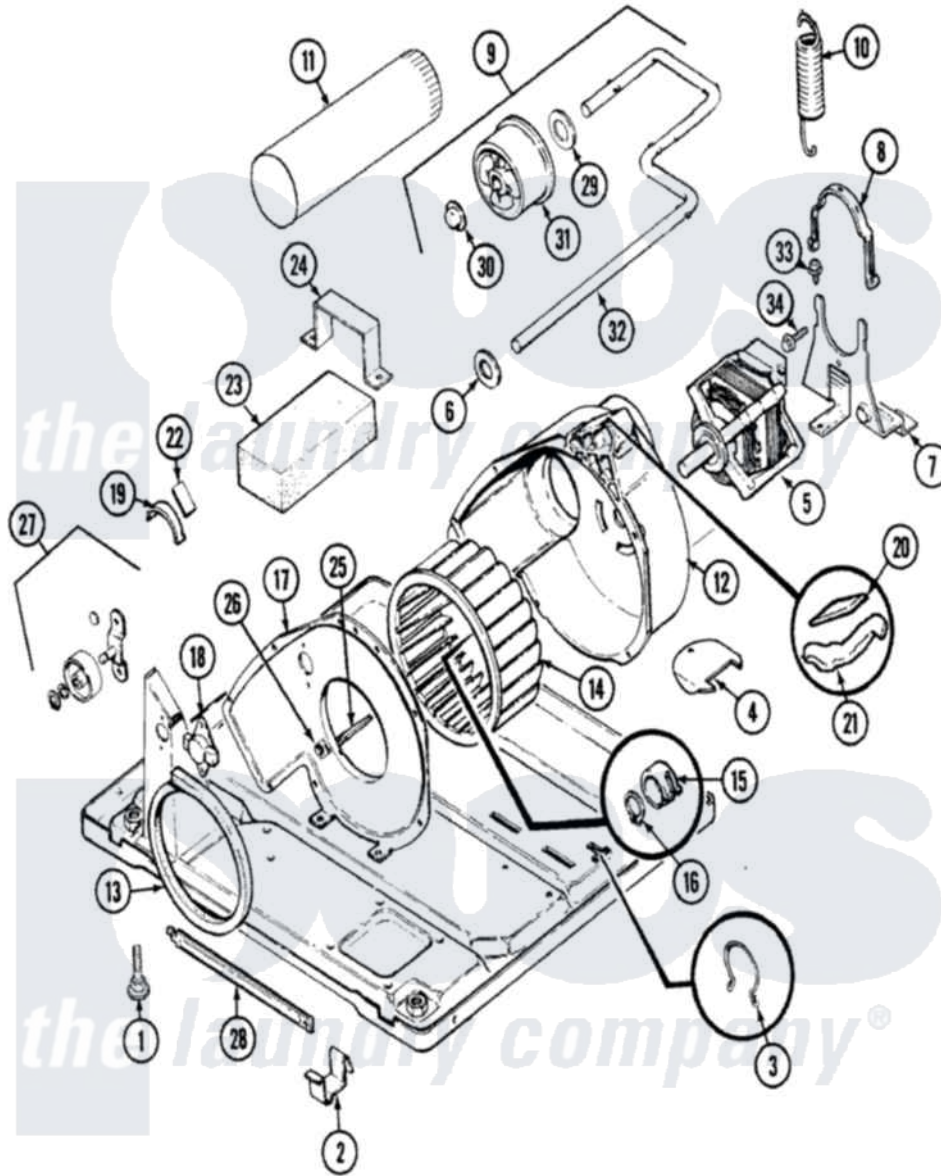

Magic Chef YE225LV 05 - MOTOR & DRIVE

Magic Chef [Residential Magic Chef YE225LV Dryer Parts](#) Parts Diagram 05 - MOTOR & DRIVE
 Click on the part number to view part

Item	Original Part Number	Replaced By	Status	Part Description
1	63-5519		Not Available	LEG, LEVELING
2	53-0120			Clip, Front Panel
3	25-7027	16515		Clip
4	25-7741	W10116760		Screw
"	53-1921			Shield, Wiring
5	31001015	W10410996		Motor-Drive
"	53-0932	31001535		Pulley, Motor
"	31001316	W10410996		Motor-Drive
6	25-7815			Washer
7	53-1932	31001570		Bracket, Motor
"	25-7811		Not Available	SCREW
8	53-0214	660658		Clamp, Motor Mounting 343481 685441
9	53-2287			Idler Assembly
10	53-2209	31001465		Spring, Idler
11	25-2134	W10116760		Screw
"	53-0134			Duct, Exhaust

12	53-1801		Housing, Blower
13	53-0203	12001324	Duct Kit, Collector
14	31001043		Wheel, Blower
"	31001317		Wheel, Blower
15	25-7823	312967	Clamp, Blower Housing
16	25-7855		Ring, Retaining
17	53-1934		Cover, Blower Housing
"	25-7807	33002917	Screw, No.10-16
18	25-2134	W10116760	Screw
"	53-1107		Thermostat, Control
19	53-2273	31001470	Glide, Tumbler
"	LA-1006		Glide Kit, Tumbler
20	53-0724	31001356	Pad, Glide
21	53-2272	31001469	Glide, Tumbler
22	53-1684	31001356	Pad, Glide
25	53-1026		Guide, Vane Inlet
26	25-3457		Screw, Sems
27	LA-1008		Rr Roller Kit
"	LA-1007	12002126	Reinforcement Brace/Glide Kit
28	53-1625		Brace, Tumbler Support
29	25-7815		Washer
30	25-7957		Pushnut
31	53-1628	31001344	Pulley, Idler
32	53-2250	53-2287	Idler Assembly
33	25-7699	Not Available	STRAIN RELIEF
34	25-7674		Screw