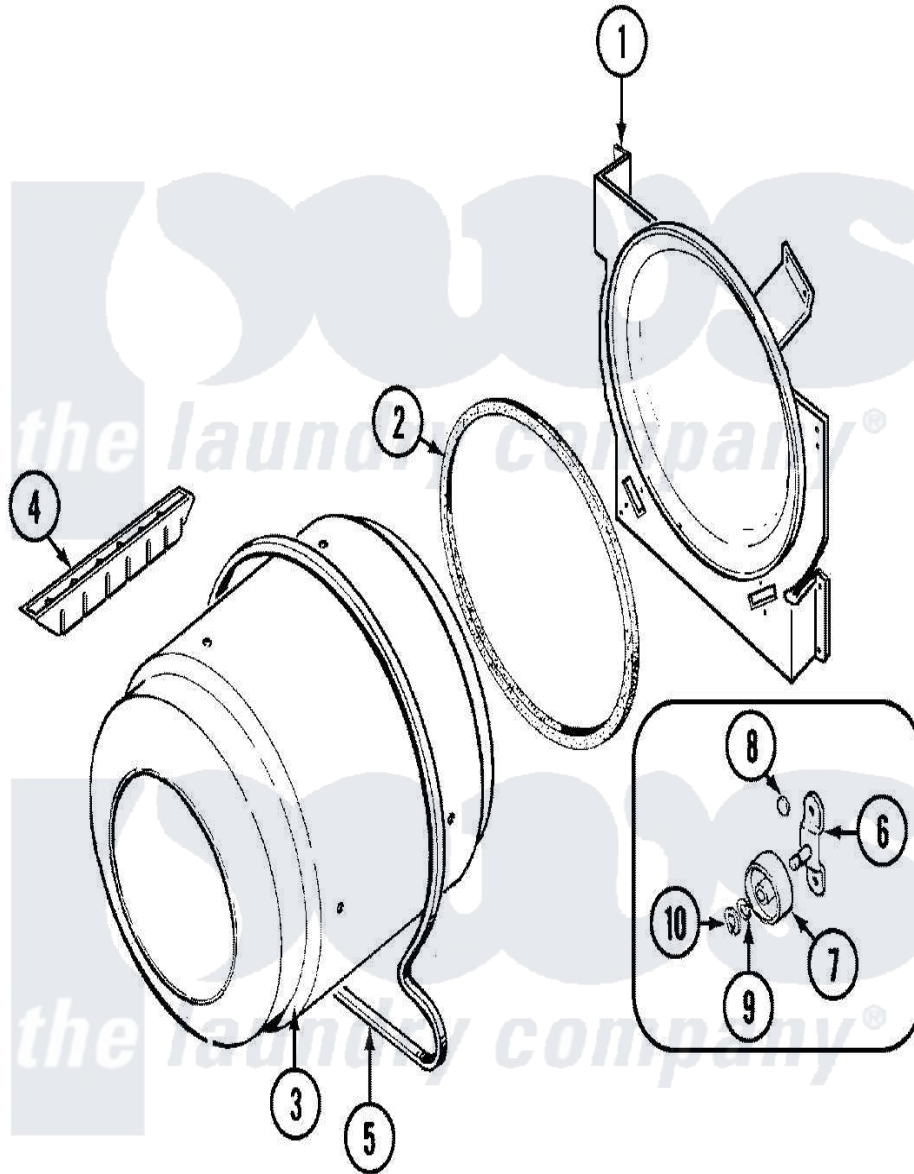

Magic Chef YE225LV 06 - TUMBLER

Magic Chef [Residential Magic Chef YE225LV Dryer Parts](#) Parts Diagram 06 - TUMBLER
 Click on the part number to view part

Item	Original Part Number	Replaced By	Status	Part Description
1	LA-1054			Dryer Bulkhead Kit
"	25-7733	681414		Screw, 10AB X 1/2
2	53-0282	31001637		Seal Assembly, Cylinder Front
3	53-1250			Cylinder
4	25-7759	3196164		Screw
"	Y02100002		Not Available	BAFFLE (WHT)
5	31531589	341241		Belt
6	53-0197			Support Assembly-Cylinder Rear
"	25-7101	3351614		Screw, Gearcase Cover Mounting
7	31001096			Roller
8	25-7813			Spacer
9	25-7814			Washer
10	LA-1008			Rr Roller Kit
"	25-7854			Ring, Retaining