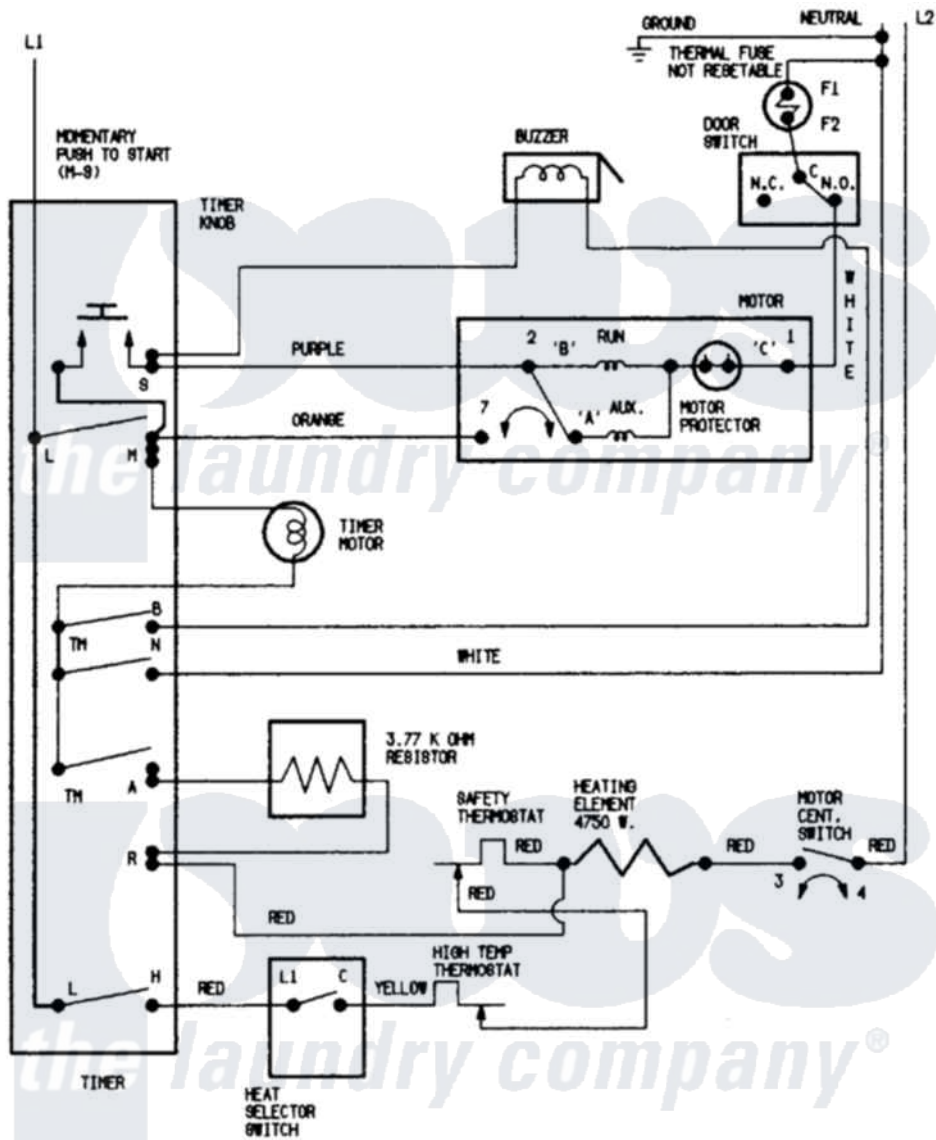

Magic Chef YE225LV 07 - WIRING INFORMATION

CONNECT DRYER TO 120/240 V.A.C., 60 HZ. INDIVIDUAL BRANCH CIRCUIT PROTECTED BY MAXIMUM 30 A. FUSES. ALWAYS GIVE THE SERIAL & MODEL NUMBERS WHEN WRITING ABOUT THIS DRYER OR ORDERING PARTS.

Magic Chef [Residential Magic Chef YE225LV Dryer Parts](#) Parts Diagram 07 - WIRING INFORMATION
 Click on the part number to view part

Item	Original Part Number	Replaced By	Status	Part Description
NI	15002018		Not Available	WIRING INFORMATION
"	15001253		Not Available	WIRING INFORMATION