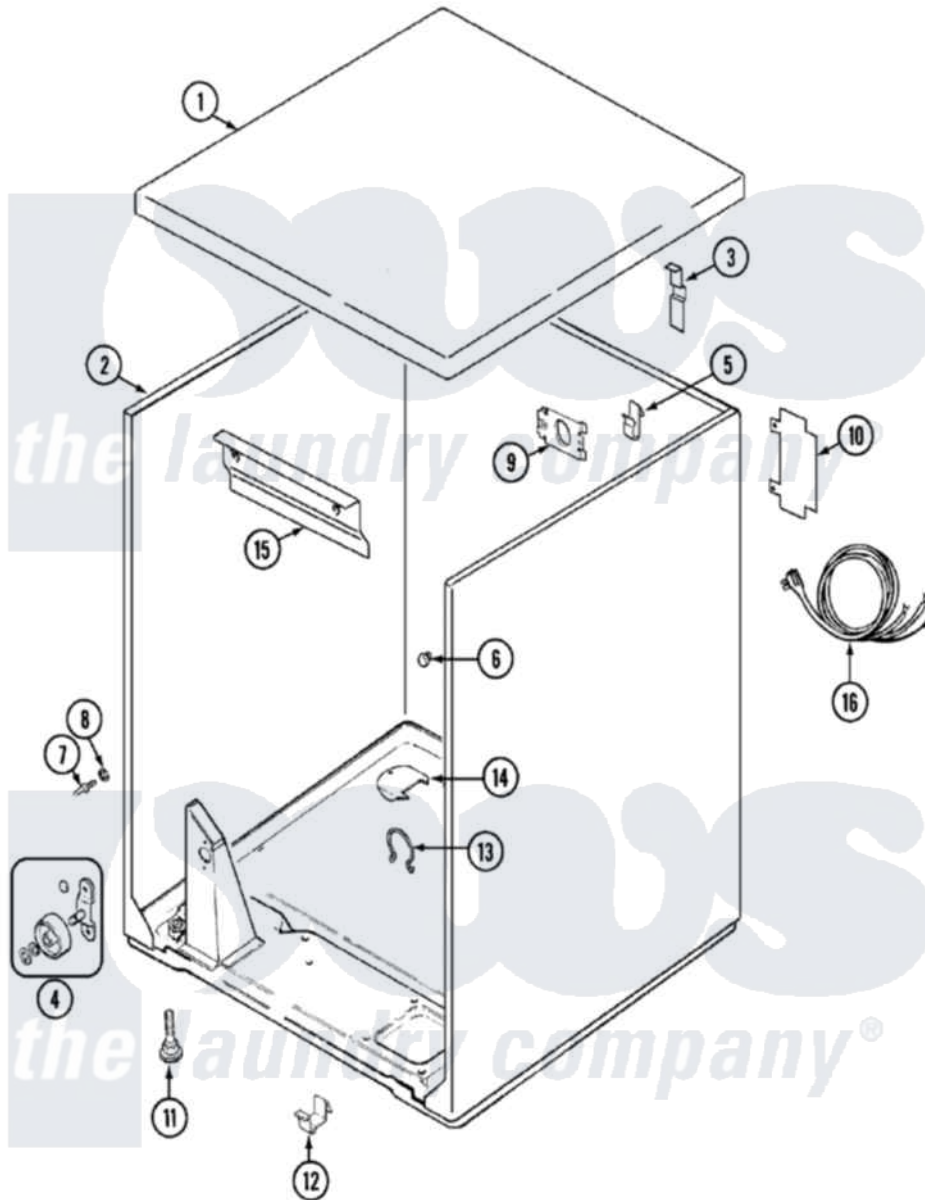

# Magic Chef YE225LVC 01 - CABINET (YE225LVC)

Magic Chef [Residential Magic Chef YE225LVC Dryer Parts](#) Parts Diagram 01 - CABINET (YE225LVC)  
 Click on the part number to view part

Item	Original Part Number	Replaced By	Status	Part Description
1	53-2435		Not Available	TOP, CABINET
2	53-2559	<a href="#">31001714</a>		Cabinet And Base Assembly
3	<a href="#">33-0930</a>			Pad, Top Hinge
"	25-3092	<a href="#">90767</a>		Screw, 8A X 3/8 HeX Washer Head Tapping
"	<a href="#">63-5712</a>			Hinge, Cabinet Top
4	<a href="#">LA-1008</a>			Rr Roller Kit
"	LA-1007	<a href="#">12002126</a>		Reinforcement Brace/Glide Kit
5	<a href="#">25-3034</a>			Clip, Wiring
6	<a href="#">33-2653</a>			Bumper, Cabinet
7	63-6148	<a href="#">53-0643</a>		Pin, Locator
8	<a href="#">53-0200</a>			Sleeve, Locator Pin
"	25-0224	<a href="#">3400029</a>		Nut, Adapter Plate
9	53-0135		Not Available	SUPPORT, POWER CORD
"	25-7828	<a href="#">489483</a>		Screw 10-32 X 1/2
10	25-7857	<a href="#">90767</a>		Screw, 8A X 3/8 HeX Washer Head Tapping

"	<a href="#">53-0284</a>		Cover, Terminal
11	63-5519	Not Available	LEG, LEVELING
12	<a href="#">53-0120</a>		Clip, Front Panel
13	25-7027	<a href="#">16515</a>	Clip
14	25-7733	<a href="#">681414</a>	Screw, 10AB X 1/2
"	<a href="#">53-1921</a>		Shield, Wiring
15	<a href="#">25-3457</a>		Screw, Sems
"	<a href="#">53-0133</a>		Shield, Heat
16	31001019	Not Available	CORD, POWER
"	<a href="#">53-2513</a>		Strain Relief