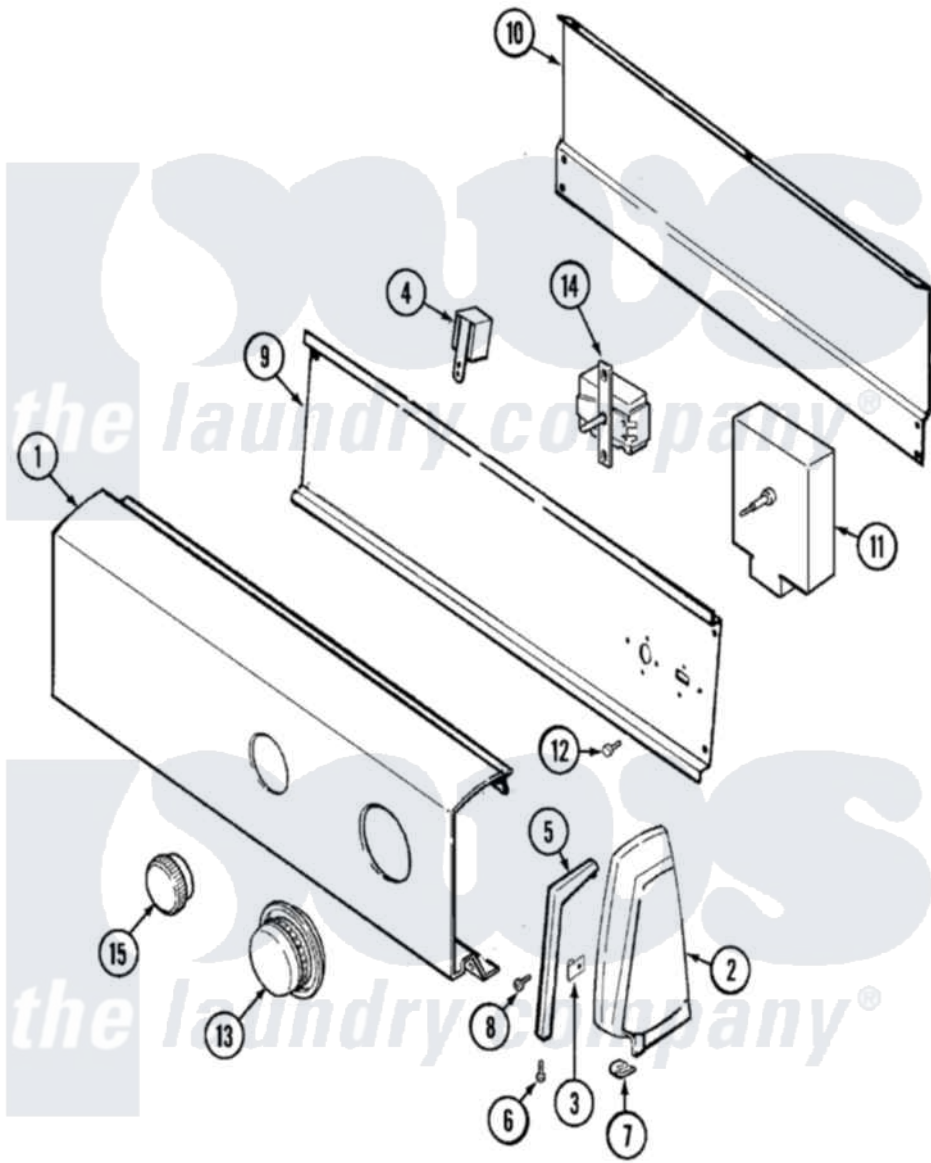

Magic Chef YE225LVC 02 - CONTROL PANEL (YE225LVC)

Magic Chef [Residential Magic Chef YE225LVC Dryer Parts](#) Parts Diagram 02 - CONTROL PANEL (YE225LVC)
 Click on the part number to view part

Item	Original Part Number	Replaced By	Status	Part Description
1	31001136			Panel, Control
2	25-3092	90767		Screw, 8A X 3/8 HeX Washer Head Tapping
"	35-2669		Not Available	CAP, END (LT)(WHT)
"	35-2668	21001453		Cap- End
3	25-7702			Speedclip, End Cap To Control Panel
4	25-3092	90767		Screw, 8A X 3/8 HeX Washer Head Tapping
"	53-1639			Buzzer Assembly
5	31001054		Not Available	TRIM, ENDCAP (RT WHT)
"	31001055		Not Available	TRIM, ENDCAP (LT WHT)
6	25-7760			Screw
7	25-7851			Speedclip, End Cap To Top
8	25-7649	910187		Screw
9	31001128		Not Available	SHIELD, CONTROL
"	31001146	31001193		Pad, Shield

10	35-2688	21001460	Shield, Rear
11	63-6743	31001484	Resistor Assembly
"	53-1758		Timer
12	31001119	W10116760	Screw
13	53-2502		Knob And Skirt Assembly
14	31001150	Not Available	SWITCH, HEAT
"	25-3092	90767	Screw, 8A X 3/8 HeX Washer Head Tapping
15	35-3961	21001239	Knob, Selector
16	16000329	Not Available	GUIDE, QUICK REF. - MAGIC CHEF
"	31001050	Not Available	MANUAL, USE & CARE
"	31001189	Not Available	MANUAL, USE & CARE