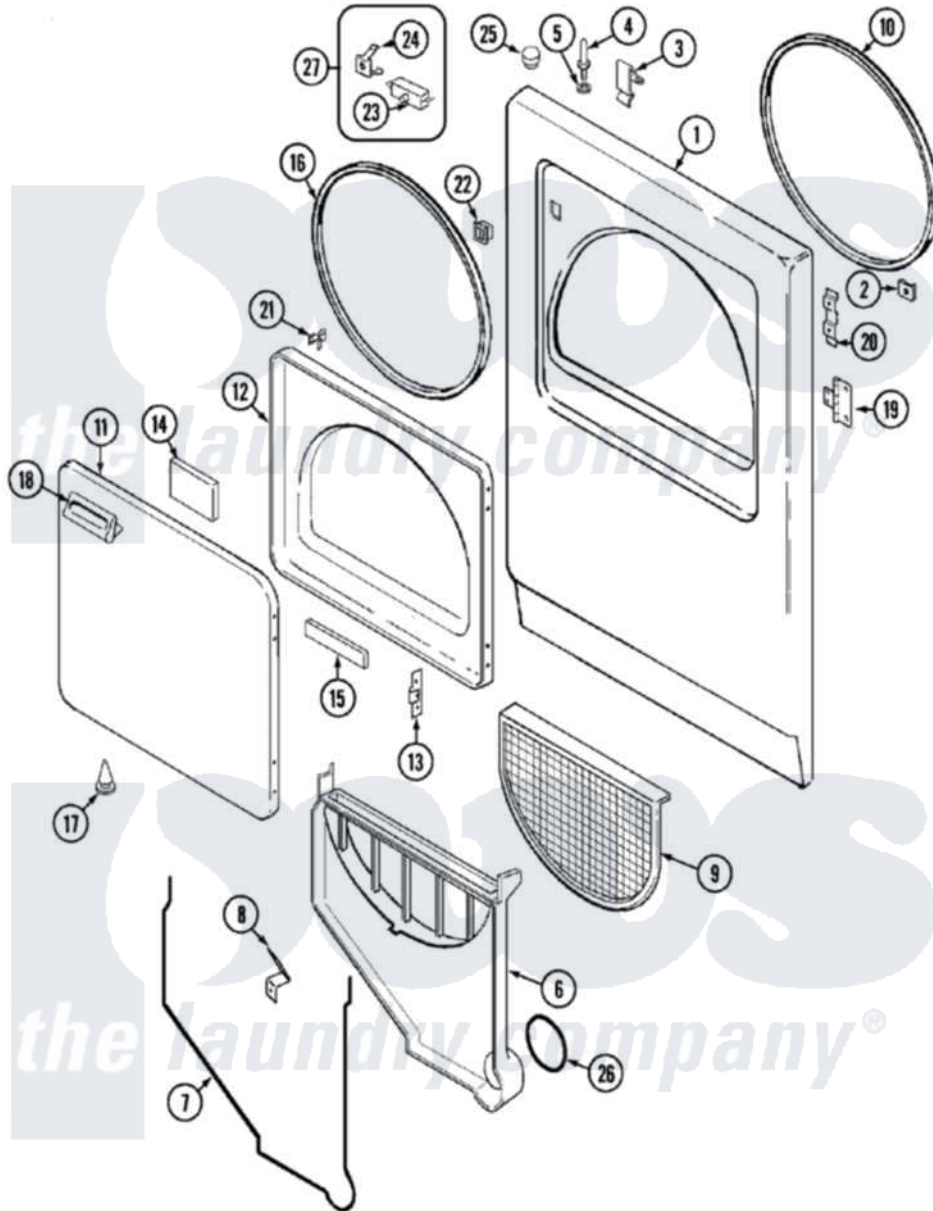

Magic Chef YE225LVC 03 - DOOR (YE225LVC)

Magic Chef [Residential Magic Chef YE225LVC Dryer Parts](#) Parts Diagram 03 - DOOR (YE225LVC)
 Click on the part number to view part

Item	Original Part Number	Replaced By	Status	Part Description
1	53-0726	31001771		Panel, Front
2	25-7817		Not Available	CLIP, U-TYPE
"	25-7820	489478		Screw, 8 X 1/2
3	25-7220			Clip, Cabinet Top
4	53-0643			Pin, Locator
5	53-0200			Sleeve, Locator Pin
"	25-0224	3400029		Nut, Adapter Plate
6	25-7810	415013-35		Screw
"	53-1299	12001324		Duct Kit, Collector
7	53-0204			Seal
8	53-0123			Clip
9	53-0918			Filter, Lint
10	53-1756	31001747		Seal Assembly
11	25-7770	3196169		Screw, Element
"	53-0154			Panel, Outer Door
12	53-0912		Not Available	PANEL, INNER DOOR (WHT)

13	53-0119		Clip, Hinge
14	53-1490		Door Pad
15	53-1491		Door Pad
16	53-0648	31001529	Seal, Door
17	25-7889		Plug Button
18	53-0928	53-0927	Handle, Door
"	53-0927		Handle, Door
"	25-7810	415013-35	Screw
19	53-1492		Hinge, Dryer Door
"	25-7809		Screw, No.6-20 1/2 Flthd Torx
20	53-0121	Not Available	TWIN NUT
21	53-2364	LA-1003	Door Catch Kit
"	LA-1003		Door Catch Kit
22	53-0187	LA-1003	Door Catch Kit
23	53-0148		Switch, Door
24	63-5990	31001319	Clip, Switch
25	33-2653		Bumper, Cabinet
26	53-0203	12001324	Duct Kit, Collector
27	LA-1005		Switch Kit