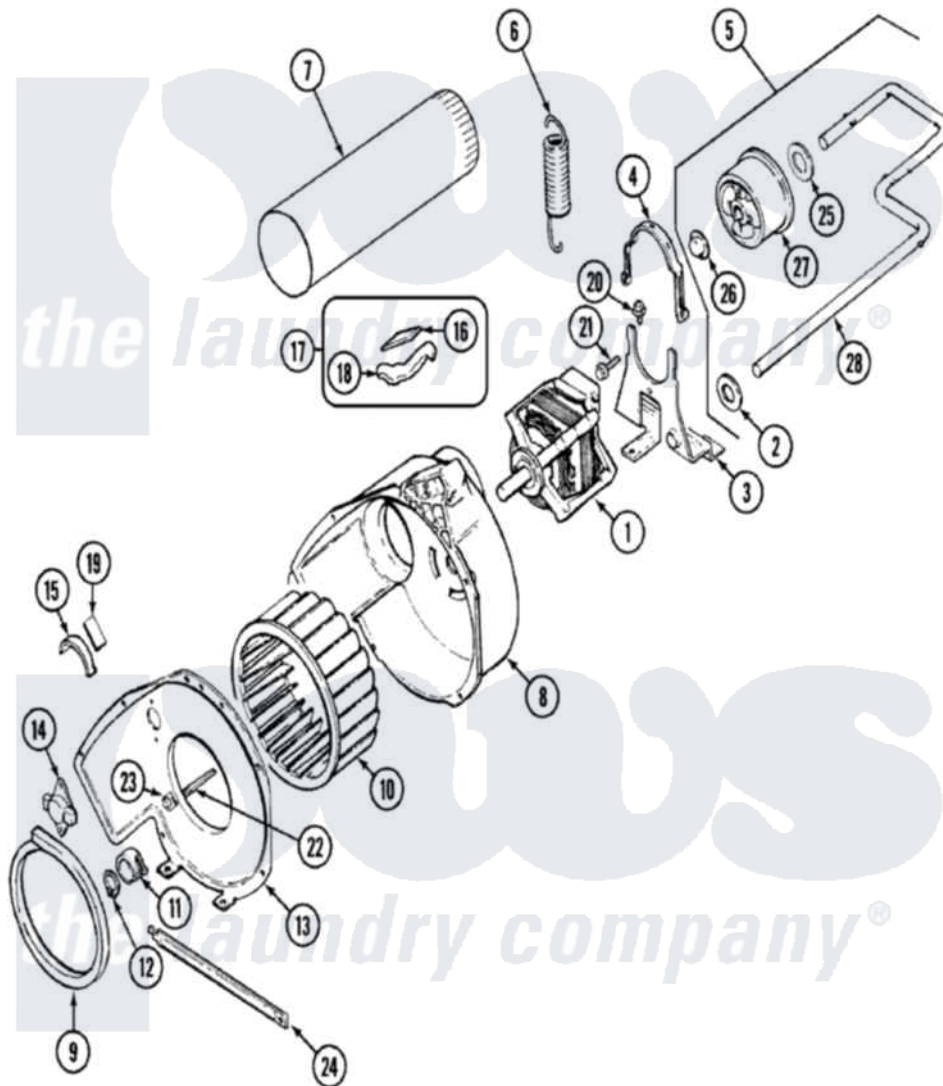

Magic Chef YE225LVC 05 - MOTOR & DRIVE (YE225LVC)

Magic Chef [Residential Magic Chef YE225LVC Dryer Parts](#) Parts Diagram 05 - MOTOR & DRIVE (YE225LVC)
 Click on the part number to view part

Item	Original Part Number	Replaced By	Status	Part Description
1	31001015	W10410996		Motor-Drve
"	31001316	W10410996		Motor-Drve
"	53-0932	31001535		Pulley, Motor
2	25-7815			Washer
3	25-7732	681414		Screw, 10AB X 1/2
"	53-1932	31001570		Bracket, Motor
4	53-0214	660658		Clamp, Motor Mounting 343481 685441
5	53-2287			Idler Assembly
6	53-2209	31001465		Spring, Idler
7	25-2134	W10116760		Screw
"	53-0134			Duct, Exhaust
8	53-1801			Housing, Blower
9	53-0203	12001324		Duct Kit, Collector
10	31001043			Wheel, Blower
"	31001317			Wheel, Blower
11	25-7823	312967		Clamp, Blower Housing

12	25-7855		Ring, Retaining
13	25-7435	33002917	Screw, No.10-16
"	53-1934		Cover, Blower Housing
14	25-2134	W10116760	Screw
"	53-1107		Thermostat, Control
15	53-2273	31001470	Glide, Tumbler
16	53-0724	31001356	Pad, Glide
17	LA-1006		Glide Kit, Tumbler
18	53-2272	31001469	Glide, Tumbler
19	53-1684	31001356	Pad, Glide
20	25-7963	31001571	Screw, 10-24 x 0700 Hxwshrd Ty
21	25-7674		Screw
22	53-1026		Guide, Vane Inlet
23	25-3457		Screw, Sems
24	53-1625		Brace, Tumbler Support
25	25-7815		Washer
26	25-7957		Pushnut
27	53-1628	31001344	Pulley, Idler
28	53-2250	53-2287	Idler Assembly