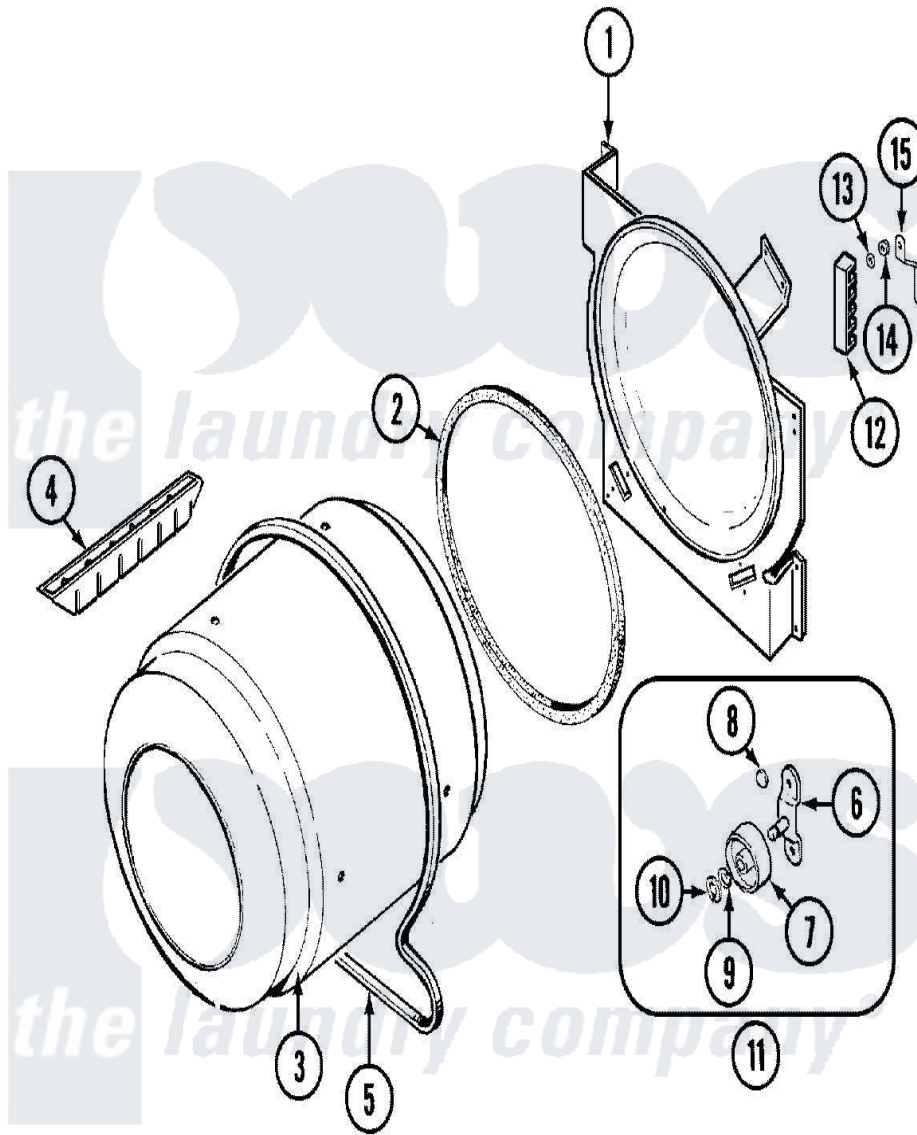

Magic Chef YE225LVC 06 - TUMBLER (YE225LVC)

Magic Chef [Residential Magic Chef YE225LVC Dryer Parts](#) Parts Diagram 06 - TUMBLER (YE225LVC)
 Click on the part number to view part

Item	Original Part Number	Replaced By	Status	Part Description
1	25-7733	681414		Screw, 10AB X 1/2
"	LA-1054			Dryer Bulkhead Kit
2	53-0282	31001637		Seal Assembly, Cylinder Front
3	53-1250			Cylinder
4	25-7759	3196164		Screw
"	Y02100002		Not Available	BAFFLE (WHT)
5	31531589	341241		Belt
6	25-7101	3351614		Screw, Gearcase Cover Mounting
"	53-0197			Support Assembly-Cylinder Rear
7	31001096			Roller
8	25-7813			Spacer
9	25-7814			Washer
10	25-7854			Ring, Retaining
11	LA-1008			Rr Roller Kit
12	53-0166	53-1518		Block, Terminal

"	25-7952	3400074	Screw
13	25-3122		Washer, Flat
14	25-7808	21001837	Nut, Lock W/Nylon Insert
"	25-0027	112432	Nut
15	53-0965		Not Available STRAP, GROUND