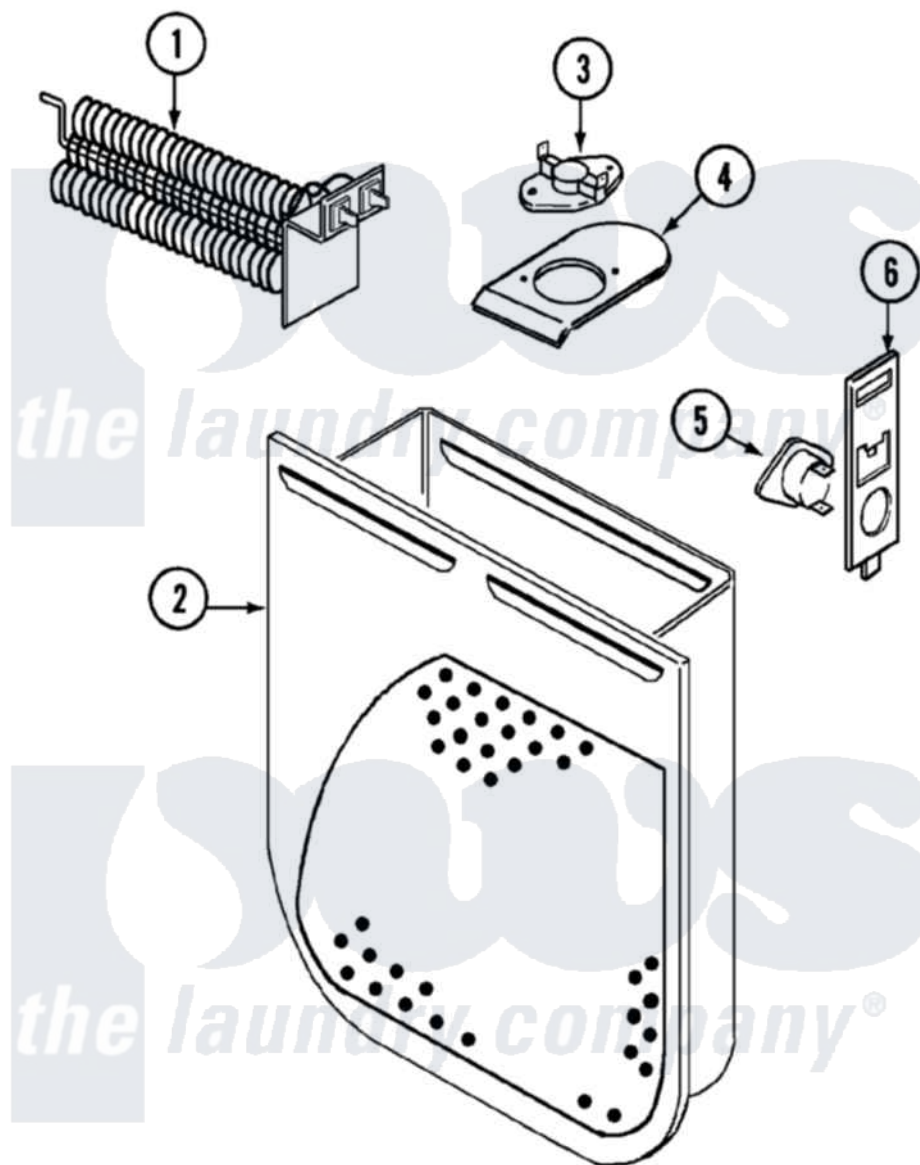

Magic Chef YE226LM 04 - HEATER

Magic Chef [Residential Magic Chef YE226LM Dryer Parts](#) Parts Diagram 04 - HEATER
 Click on the part number to view part

Item	Original Part Number	Replaced By	Status	Part Description
1	53-1641	LA-1044		Element
"	25-7863			Screw
2	53-1232			Heater Housing Assembly
"	25-7819	M0217225		Screw
3	53-0771			Thermostat, Hi-Limit
"	25-3083	212951		Screw, No.6-32 X 1/4 Inch
4	53-0285			Bracket, Thermostat
"	25-7741	W10116760		Screw
5	LA-1053			Fuse Kit, Thermal
6	53-1181			Bracket, Thermal Fuse