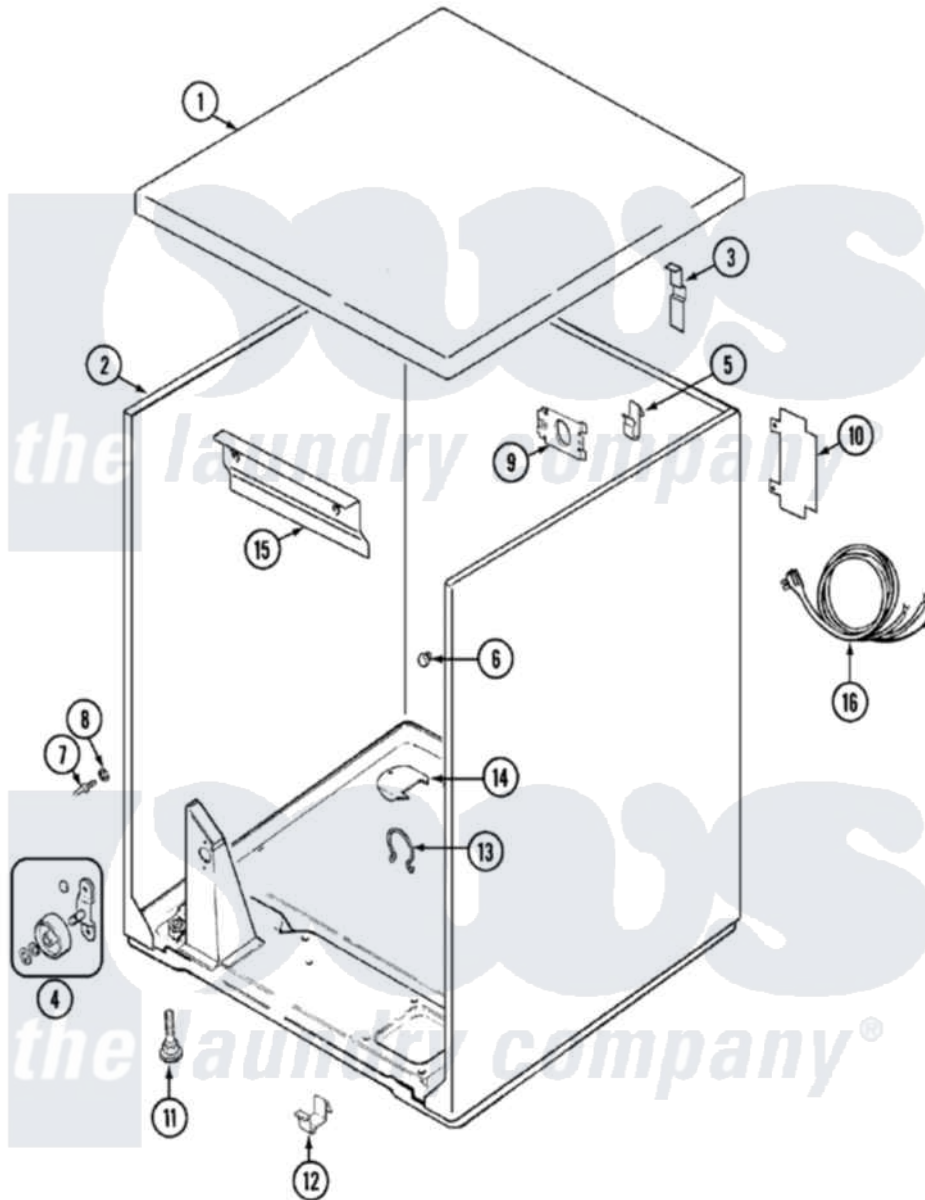

Magic Chef YE226LV 01 - CABINET

Magic Chef [Residential Magic Chef YE226LV Dryer Parts](#) Parts Diagram 01 - CABINET
 Click on the part number to view part

Item	Original Part Number	Replaced By	Status	Part Description
1	53-2435		Not Available	TOP, CABINET
2	53-2559	31001714		Cabinet And Base Assembly
3	63-5712			Hinge, Cabinet Top
"	33-0930			Pad, Top Hinge
"	25-3092	90767		Screw, 8A X 3/8 HeX Washer Head Tapping
4	LA-1007	12002126		Reinforcement Brace/Glide Kit
"	LA-1008			Rr Roller Kit
5	25-3034			Clip, Wiring
6	33-2653			Bumper, Cabinet
7	53-0643			Pin, Locator
8	25-0224	3400029		Nut, Adapter Plate
"	53-0200			Sleeve, Locator Pin
9	25-7828	489483		Screw 10-32 X 1/2
"	53-0135		Not Available	SUPPORT, POWER CORD
10	25-7857	90767		Screw, 8A X 3/8 HeX Washer Head Tapping

"	53-0284		Cover, Terminal
11	63-5519	Not Available	LEG, LEVELING
12	53-0120		Clip, Front Panel
13	25-7027	16515	Clip
14	25-7733	681414	Screw, 10AB X 1/2
"	53-1921		Shield, Wiring
15	25-3457		Screw, Sems
"	53-0133		Shield, Heat