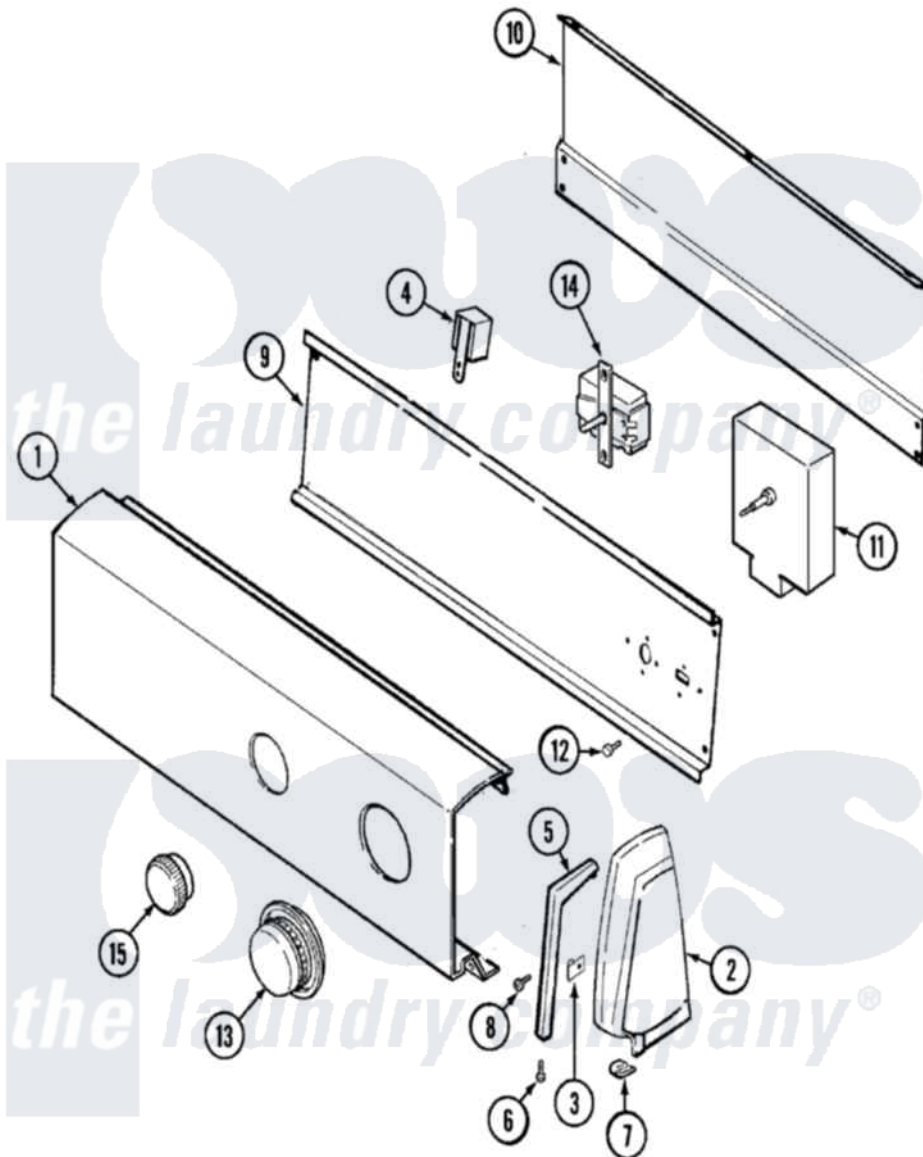

# Magic Chef YE226LV 02 - CONTROL PANEL

Magic Chef [Residential Magic Chef YE226LV Dryer Parts](#) Parts Diagram 02 - CONTROL PANEL  
 Click on the part number to view part

Item	Original Part Number	Replaced By	Status	Part Description
1	31001138		Not Available	PANEL, CONTROL
2	35-2669		Not Available	CAP, END (LT)(WHT)
"	35-2668	<a href="#">21001453</a>		Cap- End
"	25-3092	<a href="#">90767</a>		Screw, 8A X 3/8 HeX Washer Head Tapping
3	<a href="#">25-7702</a>			Speedclip, End Cap To Control Panel
4	25-3092	<a href="#">90767</a>		Screw, 8A X 3/8 HeX Washer Head Tapping
"	<a href="#">53-1639</a>			Buzzer Assembly
5	31001054		Not Available	TRIM, ENDCAP (RT WHT)
"	31001055		Not Available	TRIM, ENDCAP (LT WHT)
6	<a href="#">25-7760</a>			Screw
7	<a href="#">25-7851</a>			Speedclip, End Cap To Top
8	25-7649	<a href="#">910187</a>		Screw
9	31001128		Not Available	SHIELD, CONTROL
"	31001146	<a href="#">31001193</a>		Pad, Shield

"	<a href="#">31001193</a>		Pad, Shield
10	35-2688	<a href="#">21001460</a>	Shield, Rear
11	63-6743	<a href="#">31001484</a>	Resistor Assembly
"	<a href="#">53-1758</a>		Timer
12	31001119	<a href="#">W10116760</a>	Screw
13	<a href="#">53-2502</a>		Knob And Skirt Assembly
14	<a href="#">31001236</a>		Switch, Temperature
"	25-3092	<a href="#">90767</a>	Screw, 8A X 3/8 HeX Washer Head Tapping
"	<a href="#">31001129</a>		Switch, Temperature
15	35-3961	<a href="#">21001239</a>	Knob, Selector
16	31001152	Not Available	MANUAL, USE & CARE